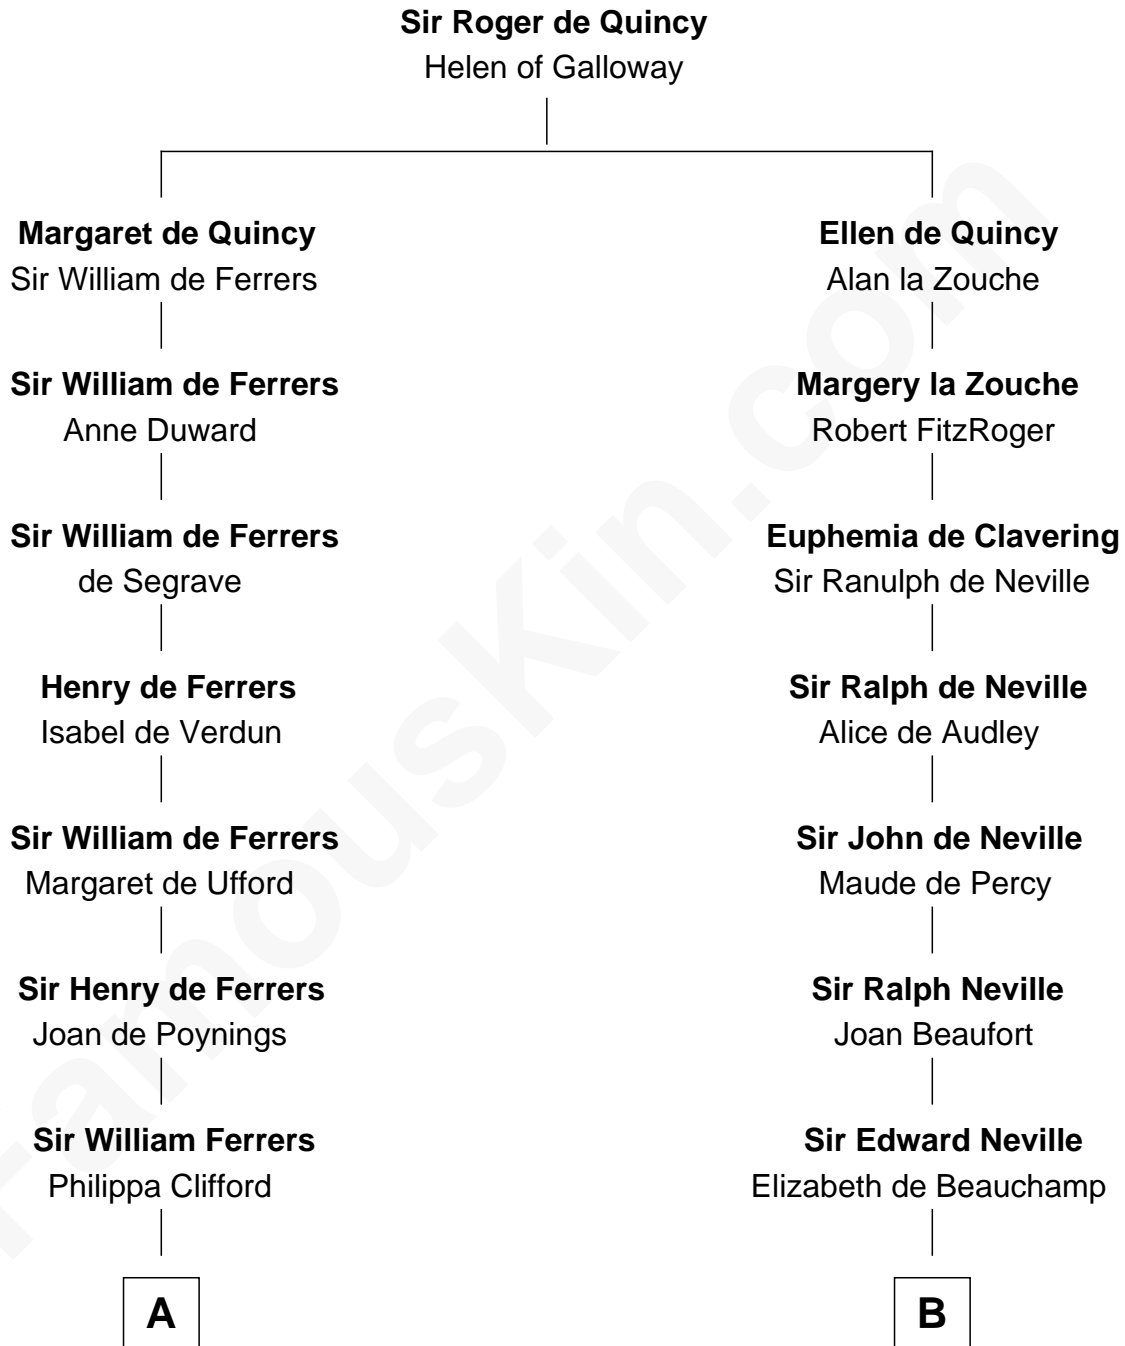

## Relationship Chart of

### Hetty Green

*"The Witch of Wall Street"*

19th cousin 1 time removed of

**Lytton Strachey**

*Author and Co-Founder of Bloomsbury Group*

**C**

**Sarah Hicks**

Gideon Howland