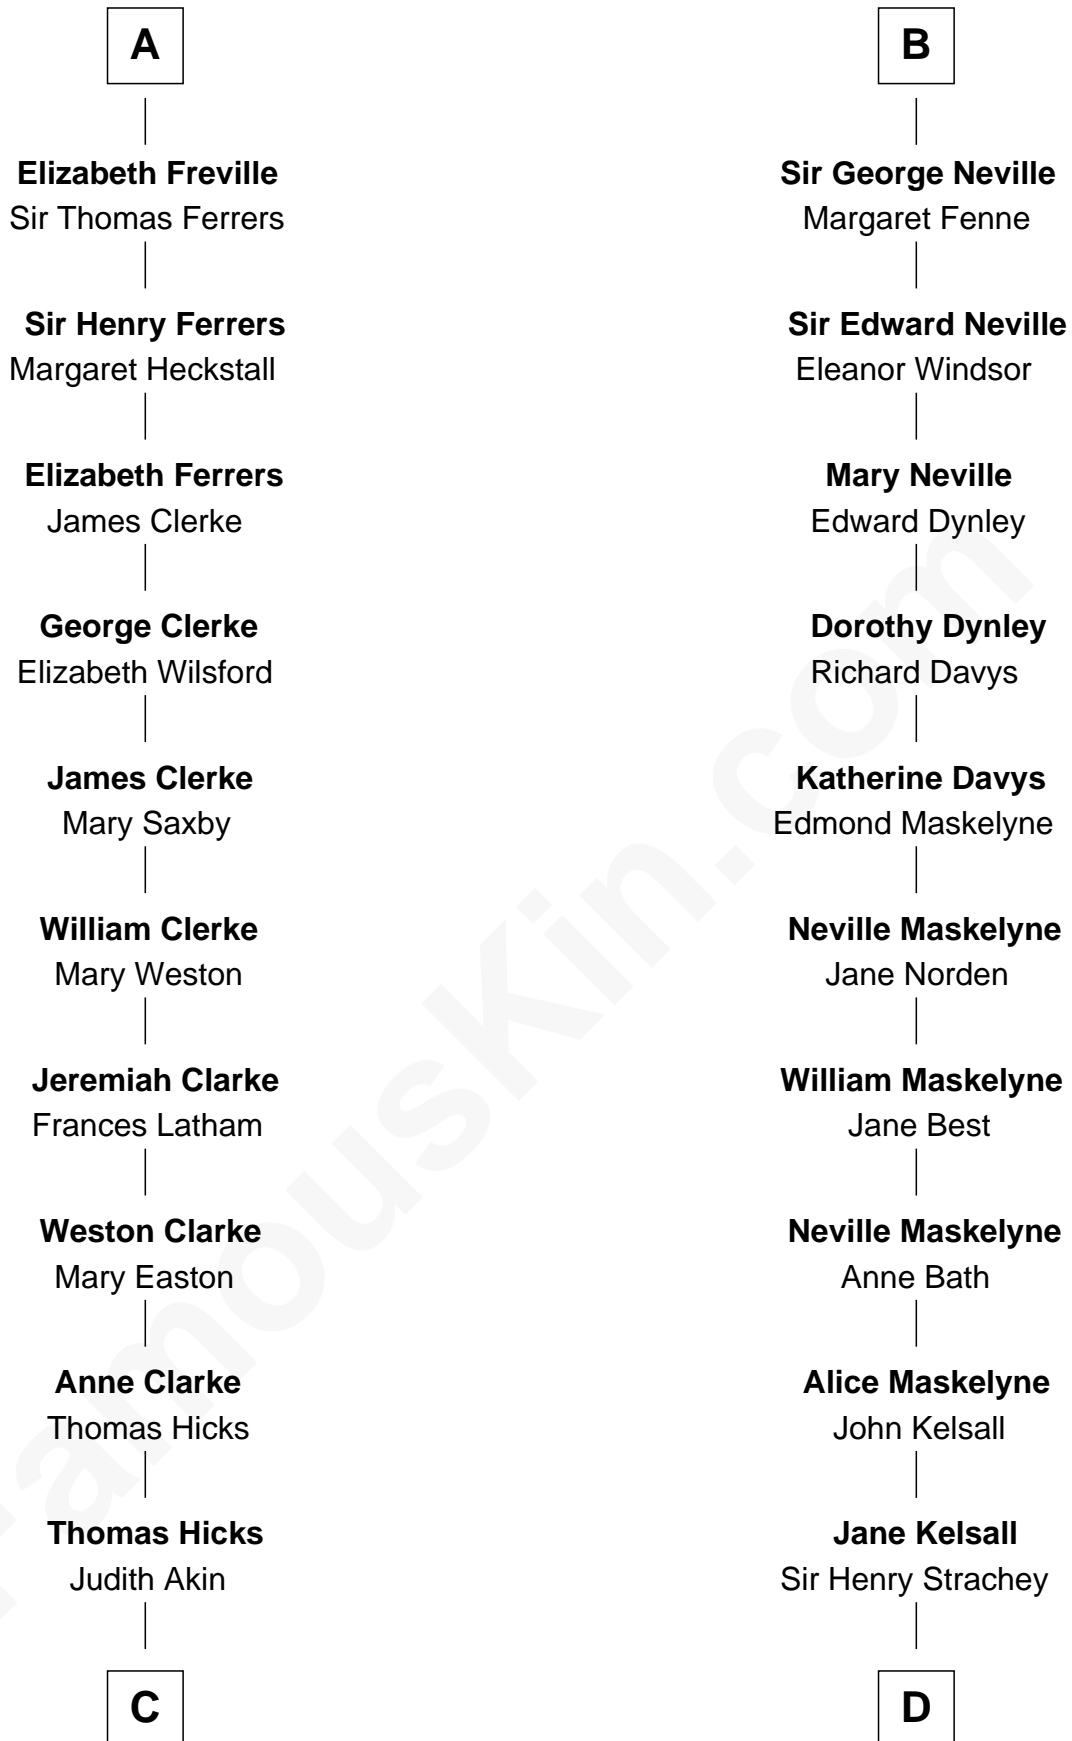

FamousKin.com

Relationship Chart of

Hetty Green

"The Witch of Wall Street"

19th cousin 1 time removed of

Lytton Strachey

Author and Co-Founder of Bloomsbury Group

C

Sarah Hicks
Gideon Howland

Gideon Howland
Mehitable Howland

Abby Slocum Howland
Edward Mott Robinson

Hetty Green
"The Witch of Wall Street"

D

Edward Strachey
Julia Woodburn Kirkpatrick

Sir Richard Strachey
Jane Maria Grant