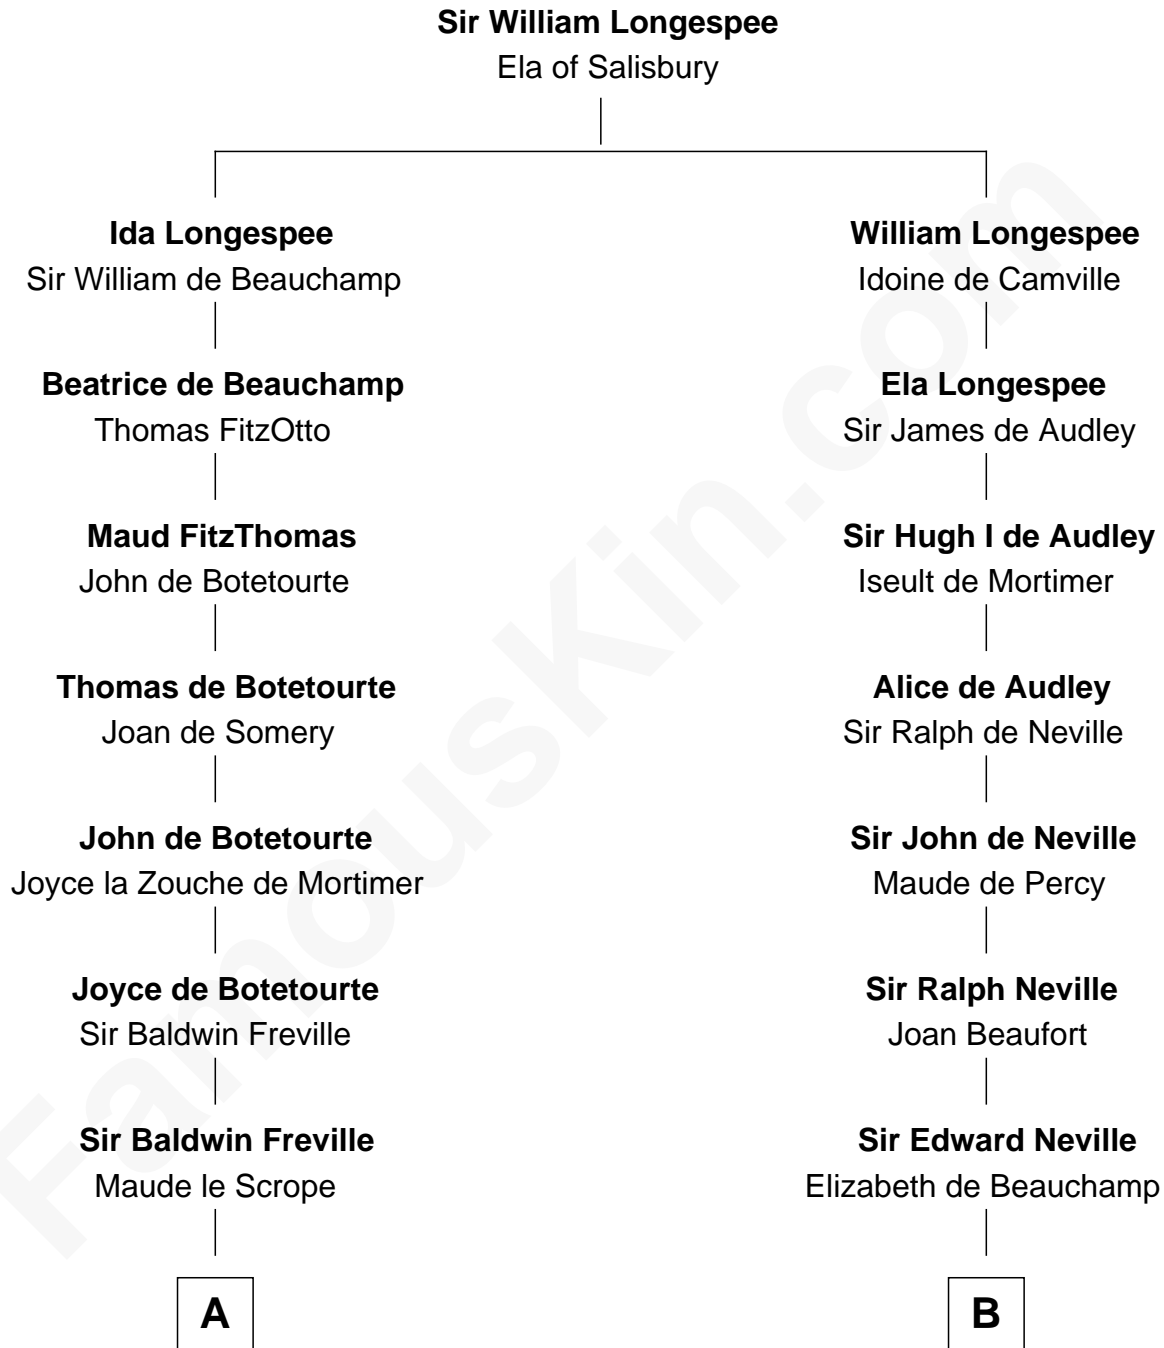

FamousKin.com

Relationship Chart of

Hetty Green

"The Witch of Wall Street"

19th cousin 1 time removed of

Lytton Strachey

Author and Co-Founder of Bloomsbury Group

C

Sarah Hicks
Gideon Howland

Gideon Howland
Mehitable Howland

Abby Slocum Howland
Edward Mott Robinson

Hetty Green
"The Witch of Wall Street"

D

Edward Strachey
Julia Woodburn Kirkpatrick

Sir Richard Strachey
Jane Maria Grant