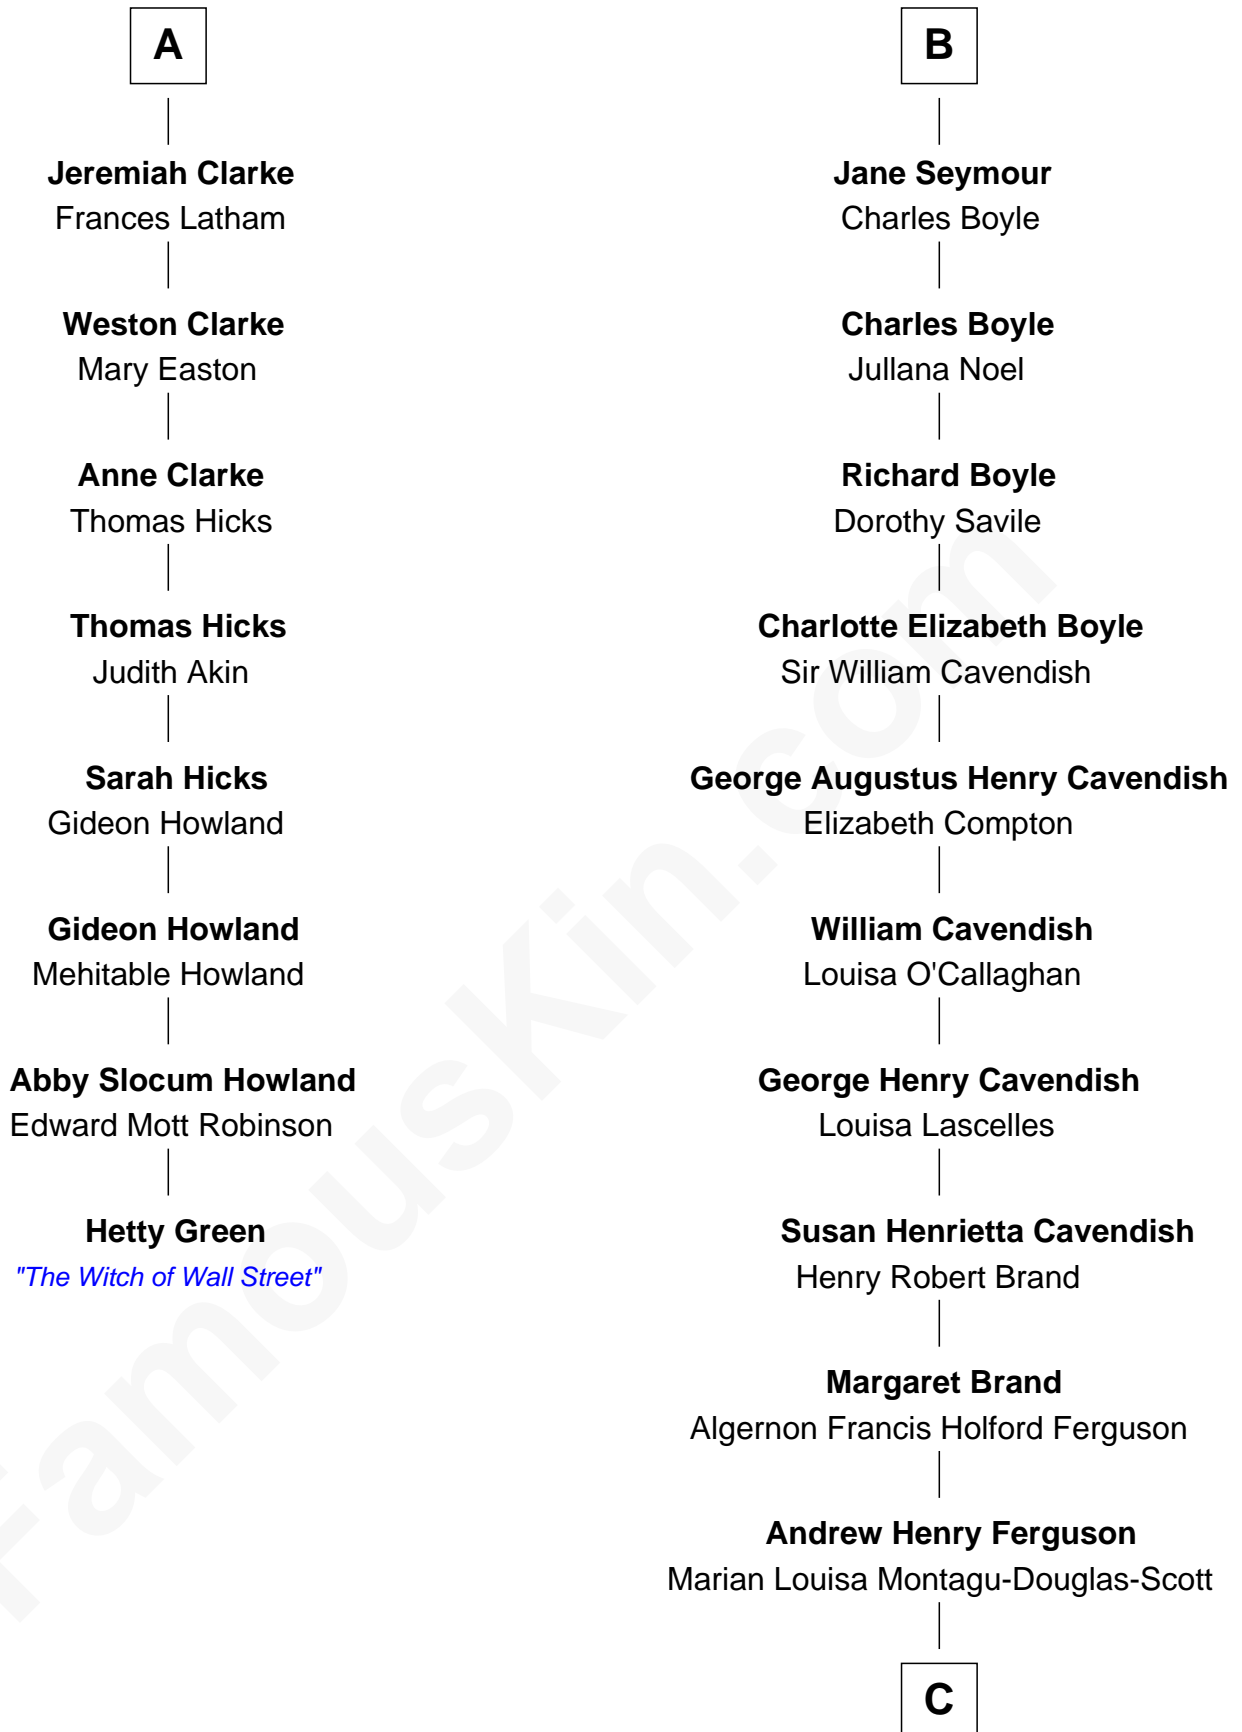

FamousKin.com Relationship Chart of

Hetty Green

"The Witch of Wall Street"

14th cousin 4 times removed of

Sarah Ferguson

Duchess of York

Elizabeth Cokayne

*with husband
Sir Philip le Boteler*

*with husband
Sir Laurence Cheney*

Philip Boteler
Isabel Willoughby

Elizabeth Cheney
Sir John Say

John Boteler
Constance Vere

Anne Say
Sir Henry Wentworth

Elizabeth Boteler
Thomas Lovett

Margery Wentworth
Sir John Seymour

Thomas Lovett
Anne Danvers

Edward Seymour
Anne Stanhope

Elizabeth Lovett
Anthony Cave

Edward Seymour
Katherine Grey

Mary Cave
Sir Jerome Weston

Edward Seymour
Honora Rogers

Mary Weston
William Clerke

Sir William Seymour
Frances Devereux

A

B

C

—
Ronald Ivor Ferguson

Susan Mary Wright

—
Sarah Ferguson

Duchess of York

FamousKin.com