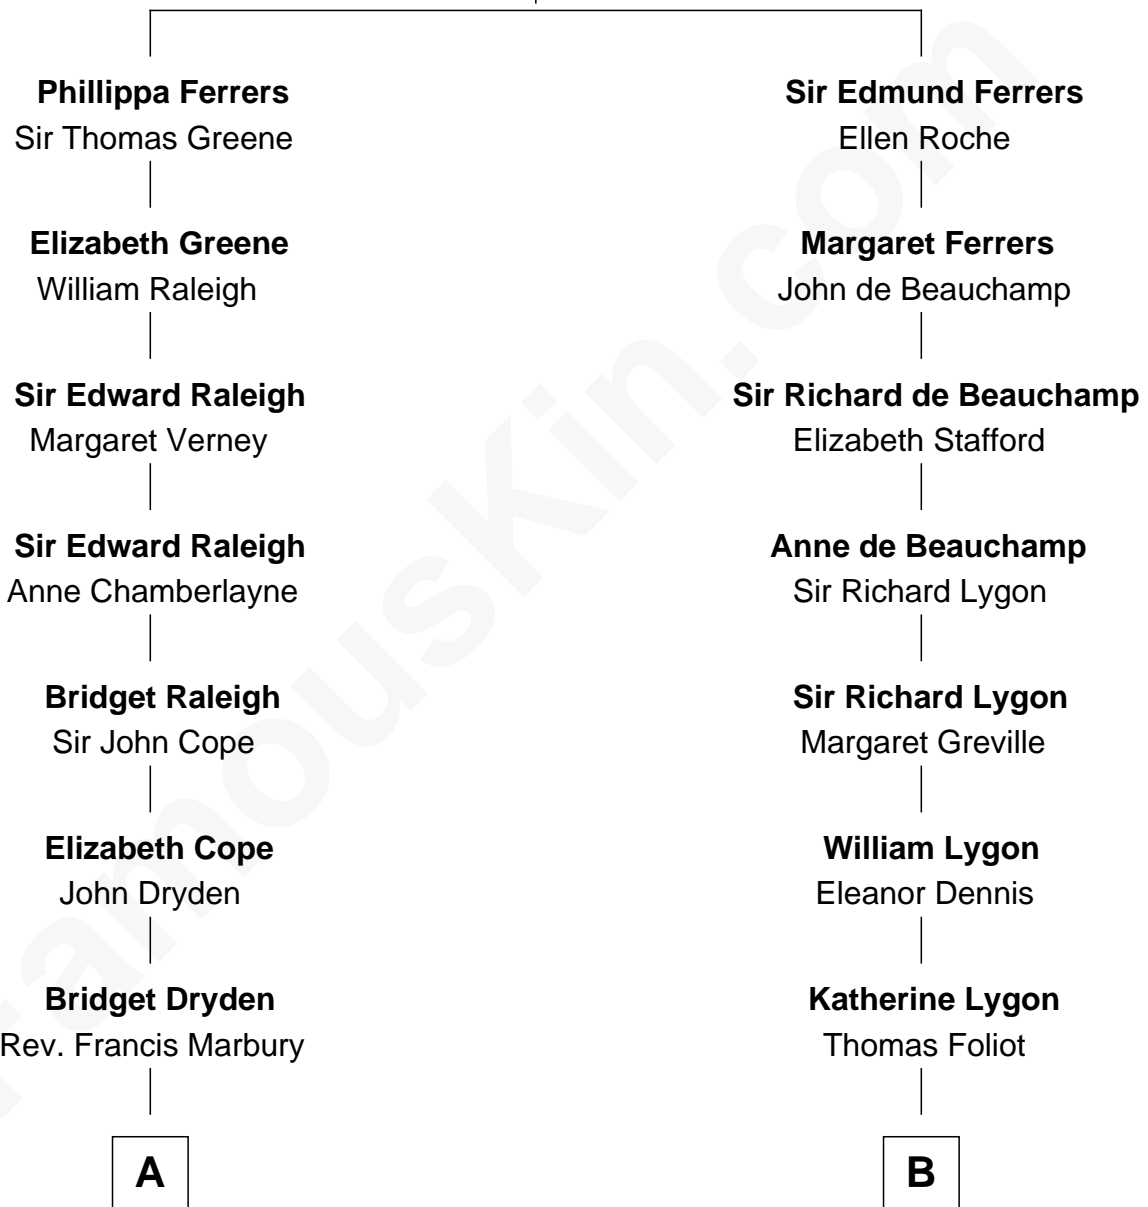

## Relationship Chart of

### Hetty Green

*"The Witch of Wall Street"*

15th cousin 4 times removed of

**Sarah Ferguson**  
*Duchess of York*

**Robert de Ferrers**  
Margaret Despencer

C

**Andrew Henry Ferguson**  
Marian Louisa Montagu-Douglas-Scott

**Ronald Ivor Ferguson**  
Susan Mary Wright

**Sarah Ferguson**  
*Duchess of York*

FamousKin.com