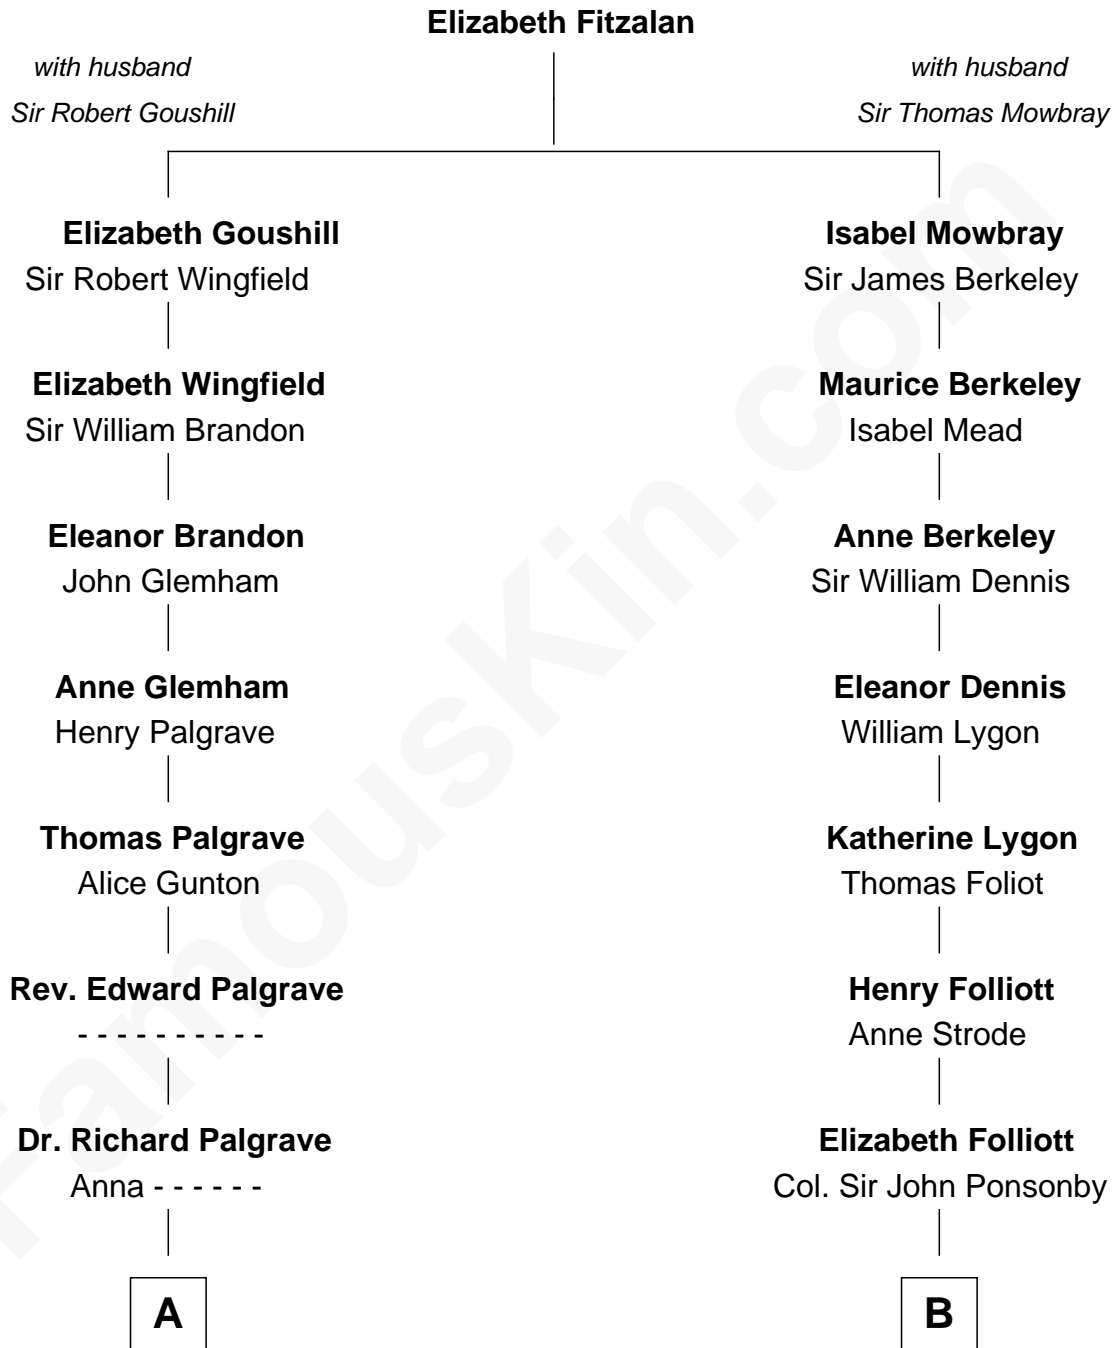

# FamousKin.com Relationship Chart of Hetty Green

*"The Witch of Wall Street"*

15th cousin 2 times removed of

**Sarah Ferguson**  
*Duchess of York*

Sarah Ferguson photo by [Norbert Aepli](#) ([CC BY 3.0](#))