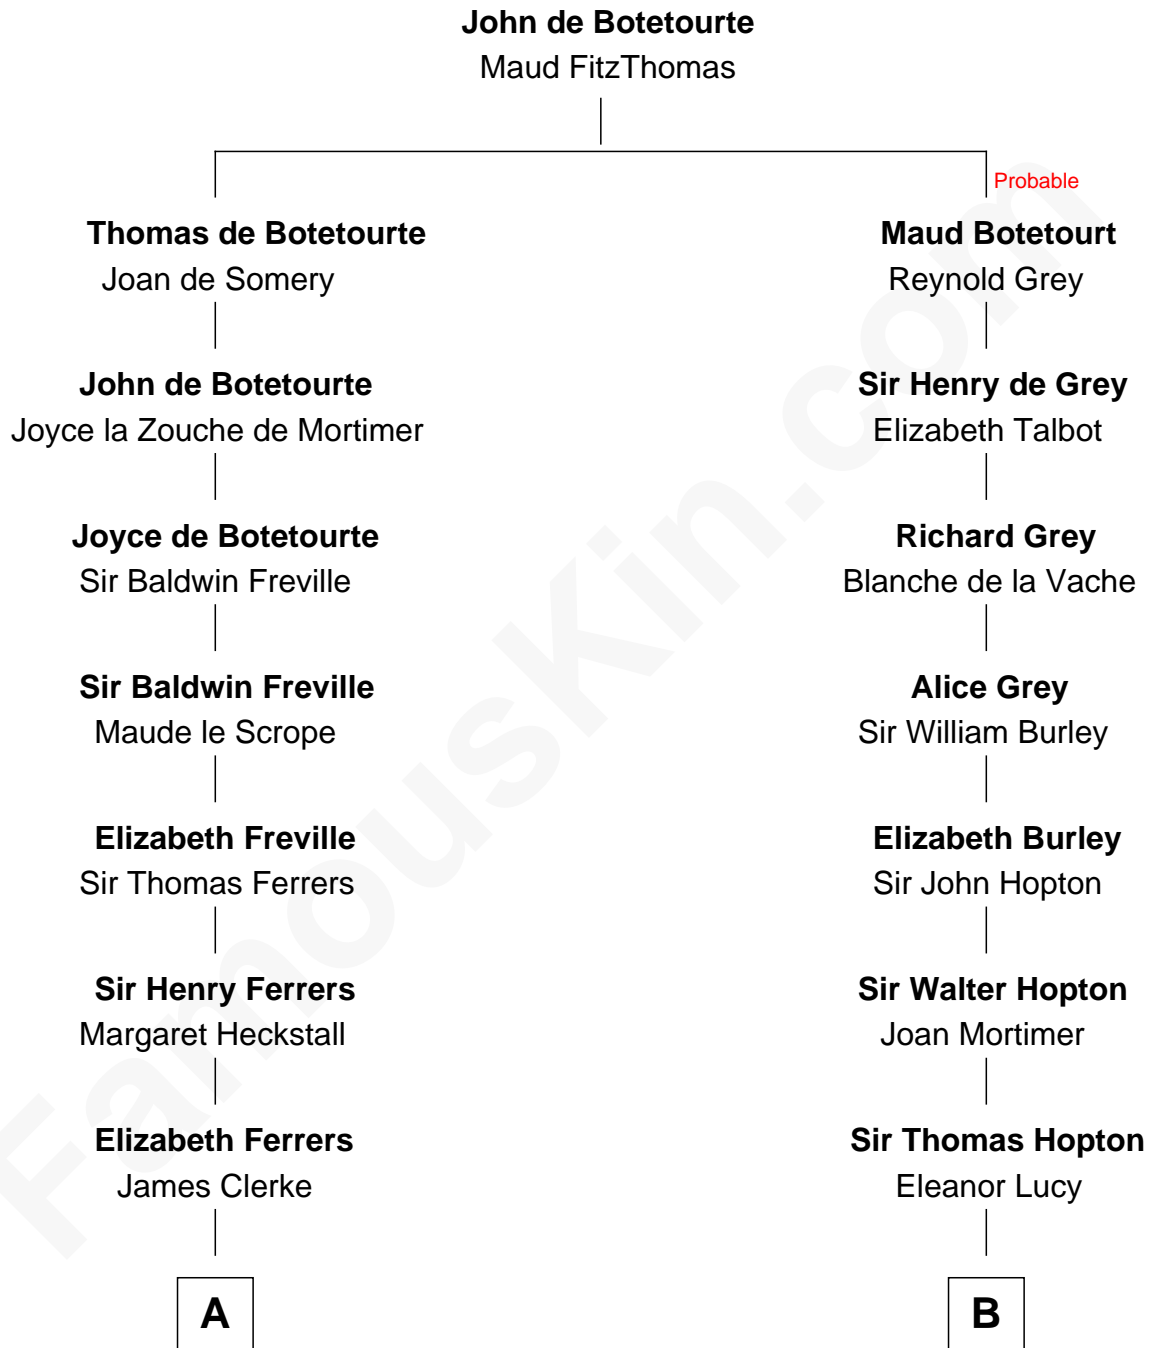

# FamousKin.com

## Relationship Chart of

### Hetty Green

*"The Witch of Wall Street"*

17th cousin 4 times removed of

**Olivia De Havilland**  
*Movie Actress*

**C**

**Richard Molesworth**

Catherine Cobb

**John Molesworth**