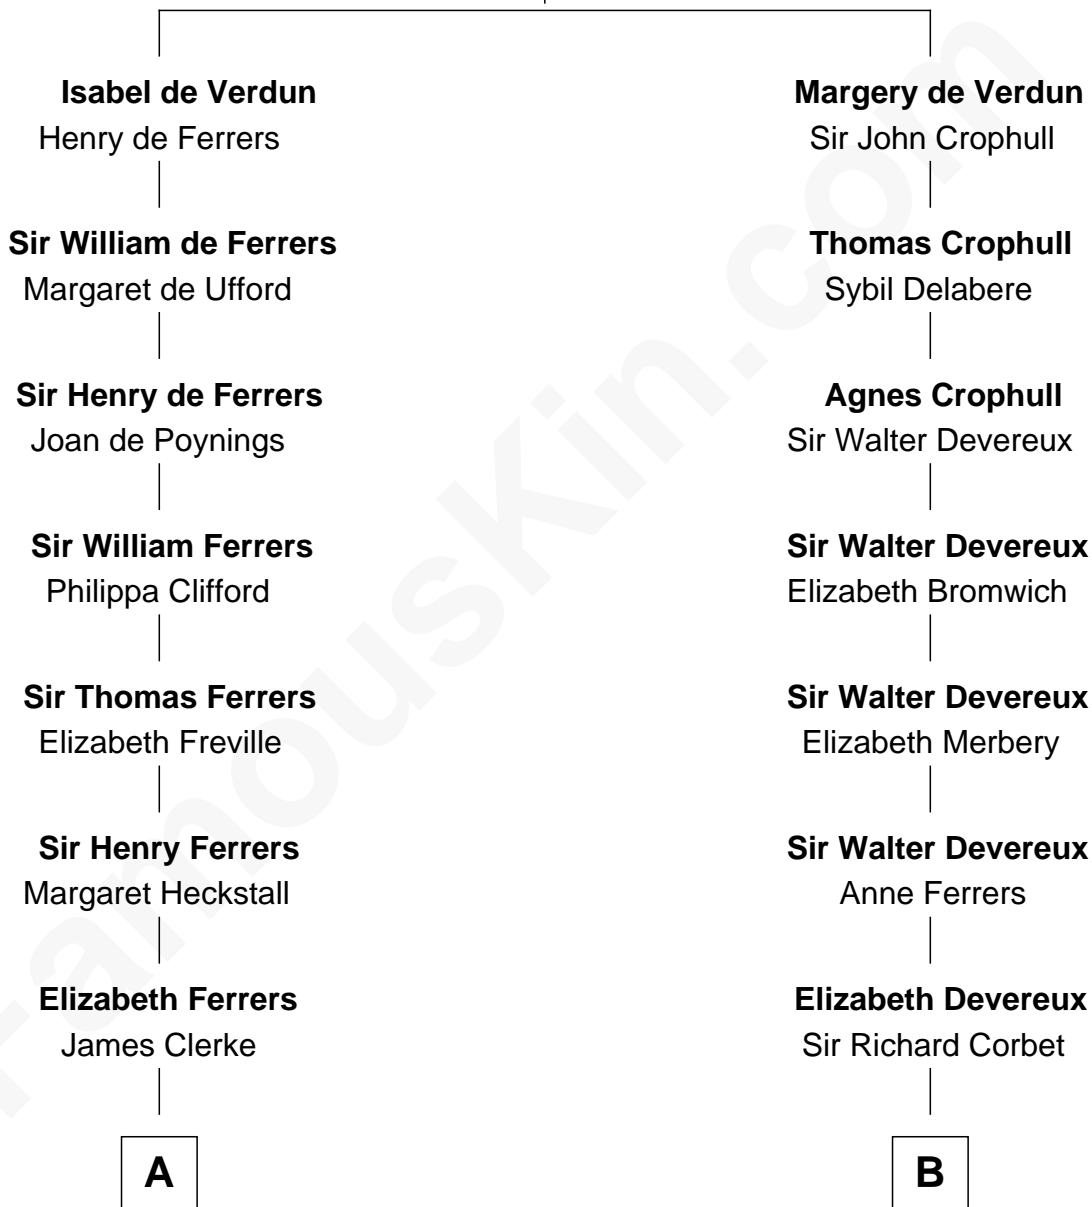

FamousKin.com

Relationship Chart of

Hetty Green

"The Witch of Wall Street"

17th cousin 2 times removed of

Olivia De Havilland

Movie Actress

Sir Thebaud de Verdun

with wife
Elizabeth de Clare

with wife
Maud Mortimer

C

Margaret Letitia Molesworth
Charles Richard De Havilland

Walter Augustus De Havilland
Lillian Augusta Ruse

Olivia De Havilland
Movie Actress

FamousKin.com