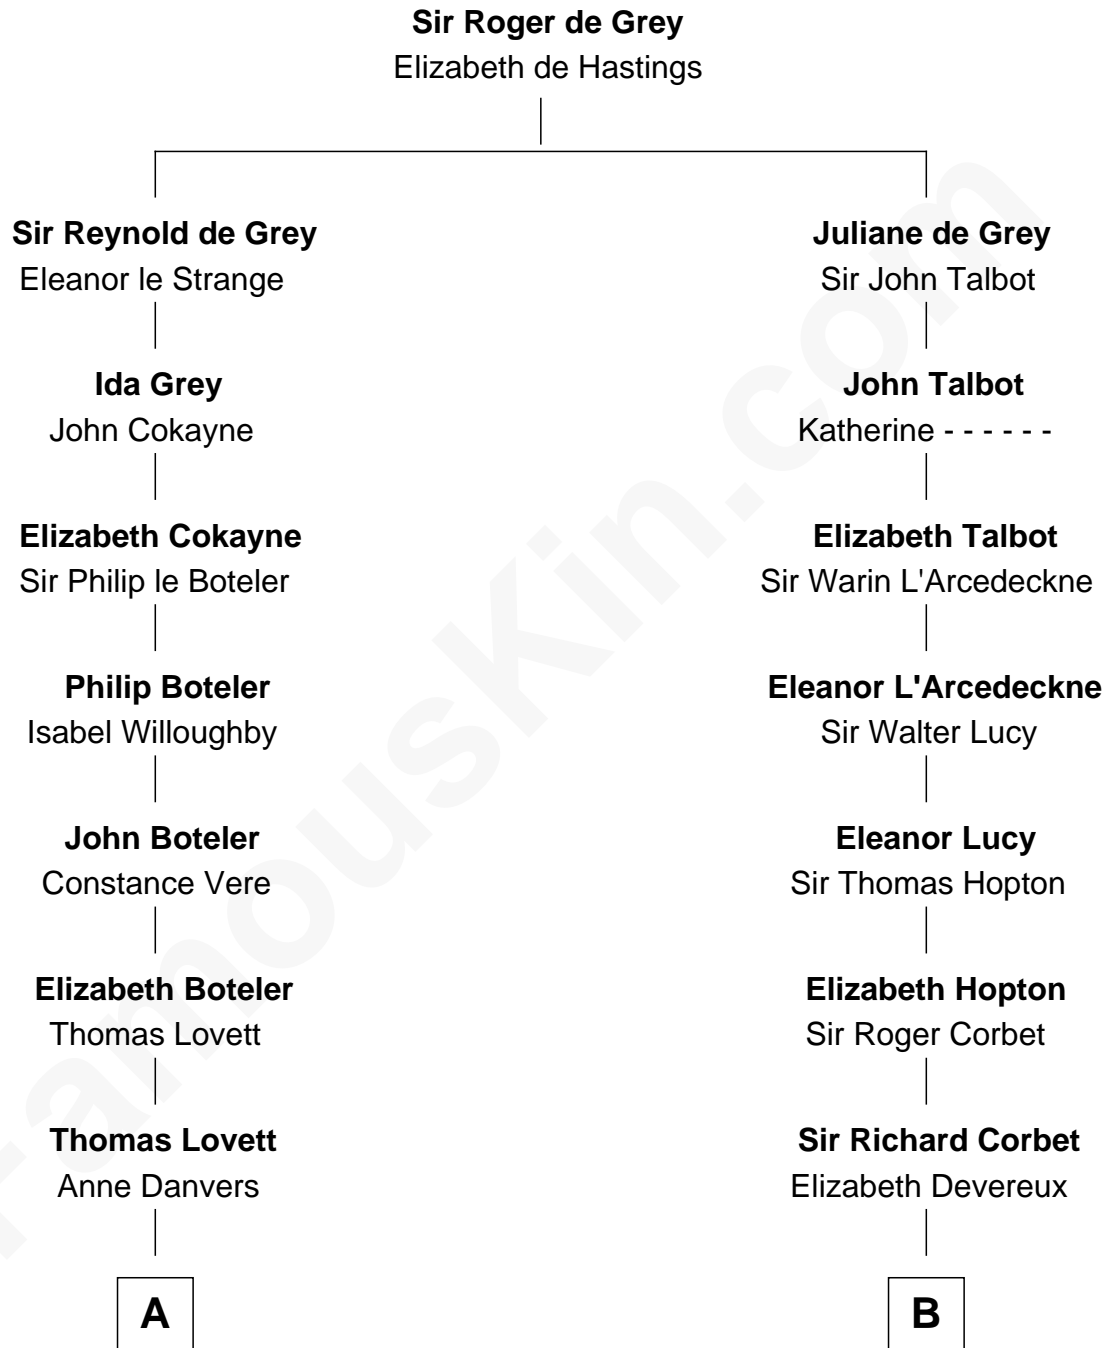

## Relationship Chart of

### Hetty Green

*"The Witch of Wall Street"*

17th cousin 2 times removed of

**Olivia De Havilland**

*Movie Actress*

**C**

**Margaret Letitia Molesworth**  
Charles Richard De Havilland

**Walter Augustus De Havilland**  
Lillian Augusta Ruse