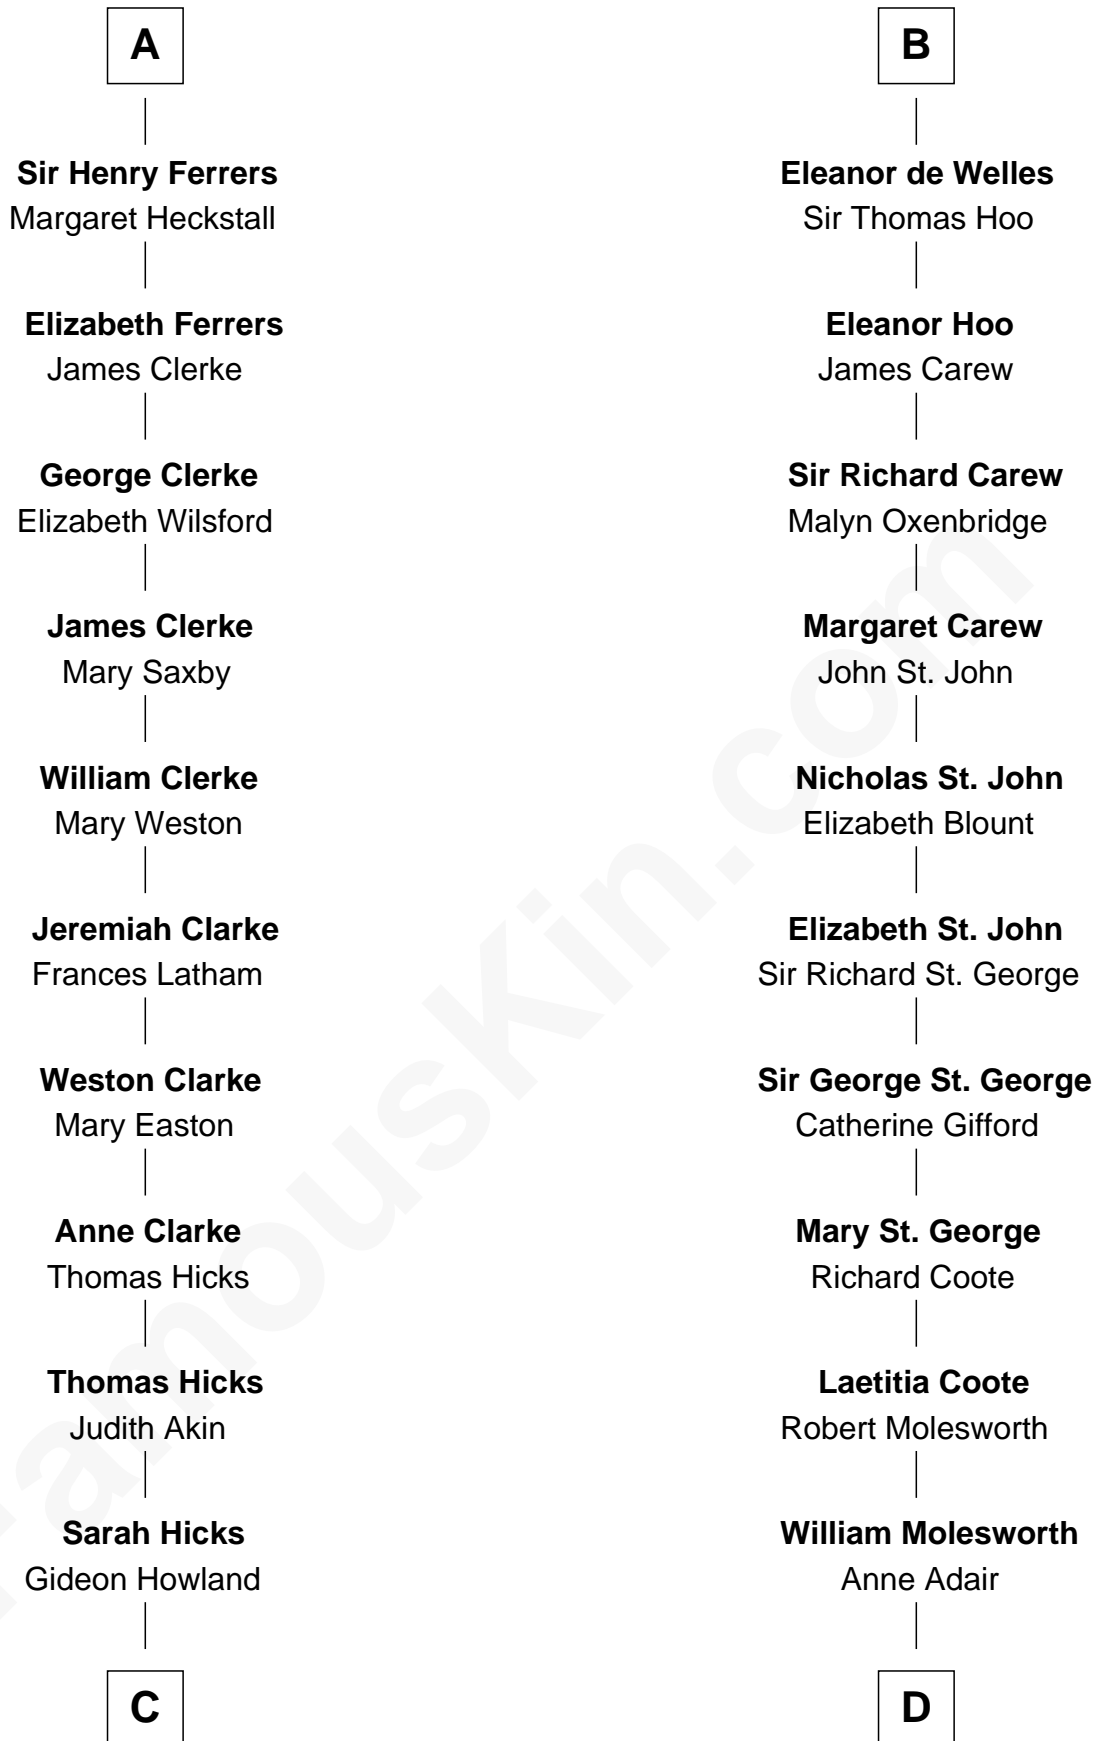

FamousKin.com

Relationship Chart of

Hetty Green

"The Witch of Wall Street"

19th cousin 2 times removed of

Olivia De Havilland
Movie Actress

C

Gideon Howland
Mehitable Howland

Abby Slocum Howland
Edward Mott Robinson

Hetty Green
"The Witch of Wall Street"

D

Richard Molesworth
Catherine Cobb

John Molesworth
Louise Tomkyns

Margaret Letitia Molesworth
Charles Richard De Havilland

Walter Augustus De Havilland
Lillian Augusta Ruse