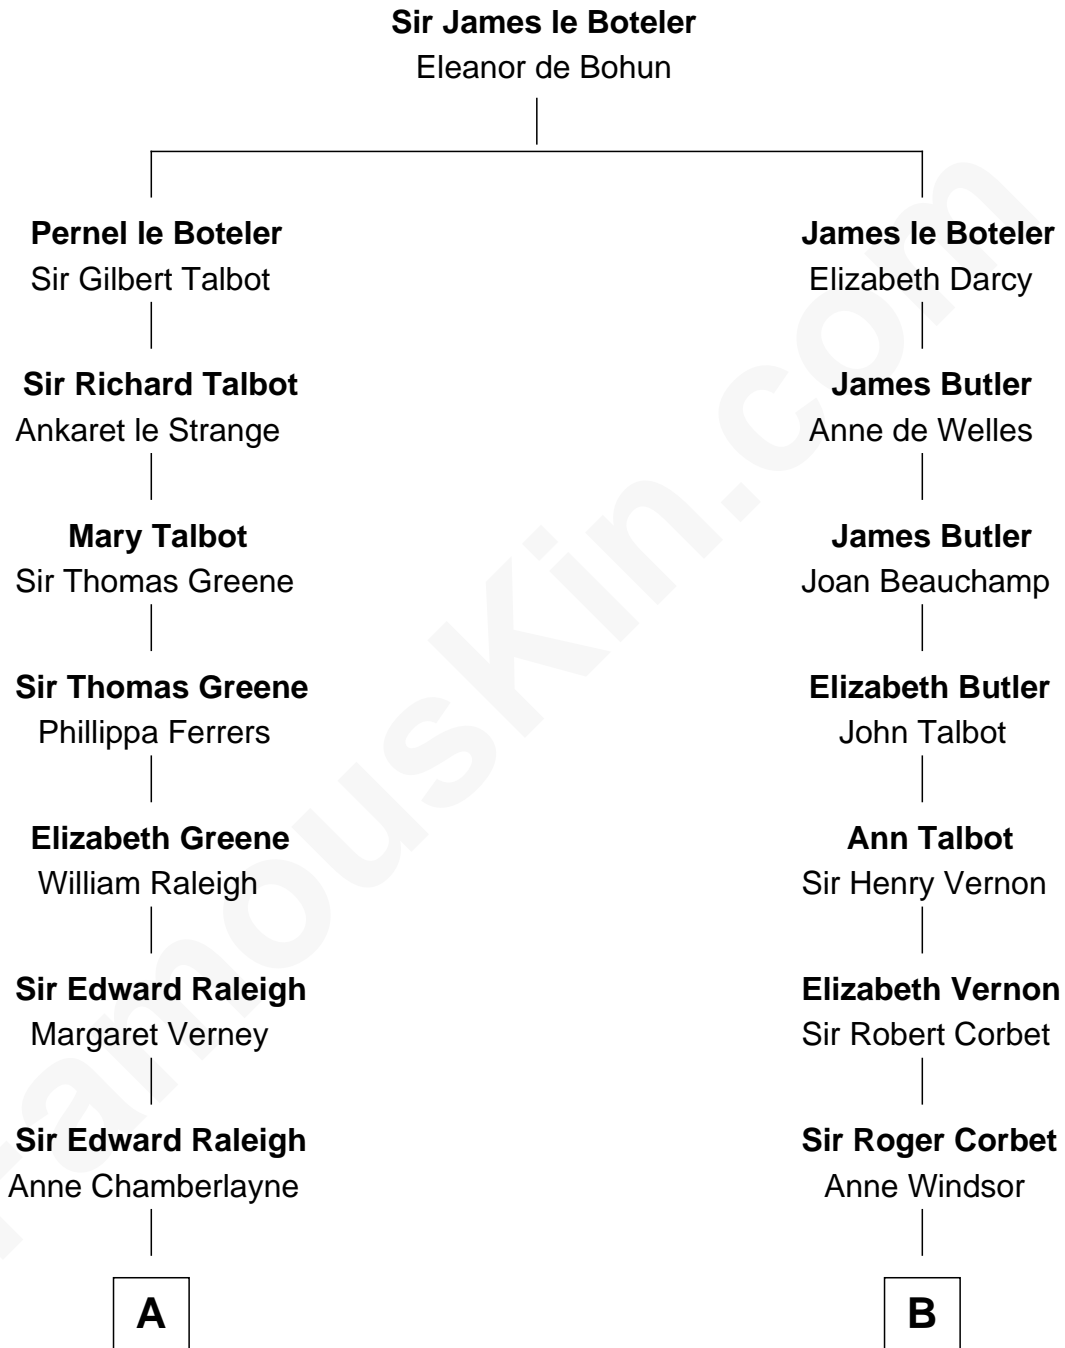

FamousKin.com Relationship Chart of

Hetty Green

"The Witch of Wall Street"

17th cousin 1 time removed of

Olivia De Havilland

Movie Actress

C

Abby Slocum Howland

Edward Mott Robinson

Hetty Green

"The Witch of Wall Street"

FamousKin.com