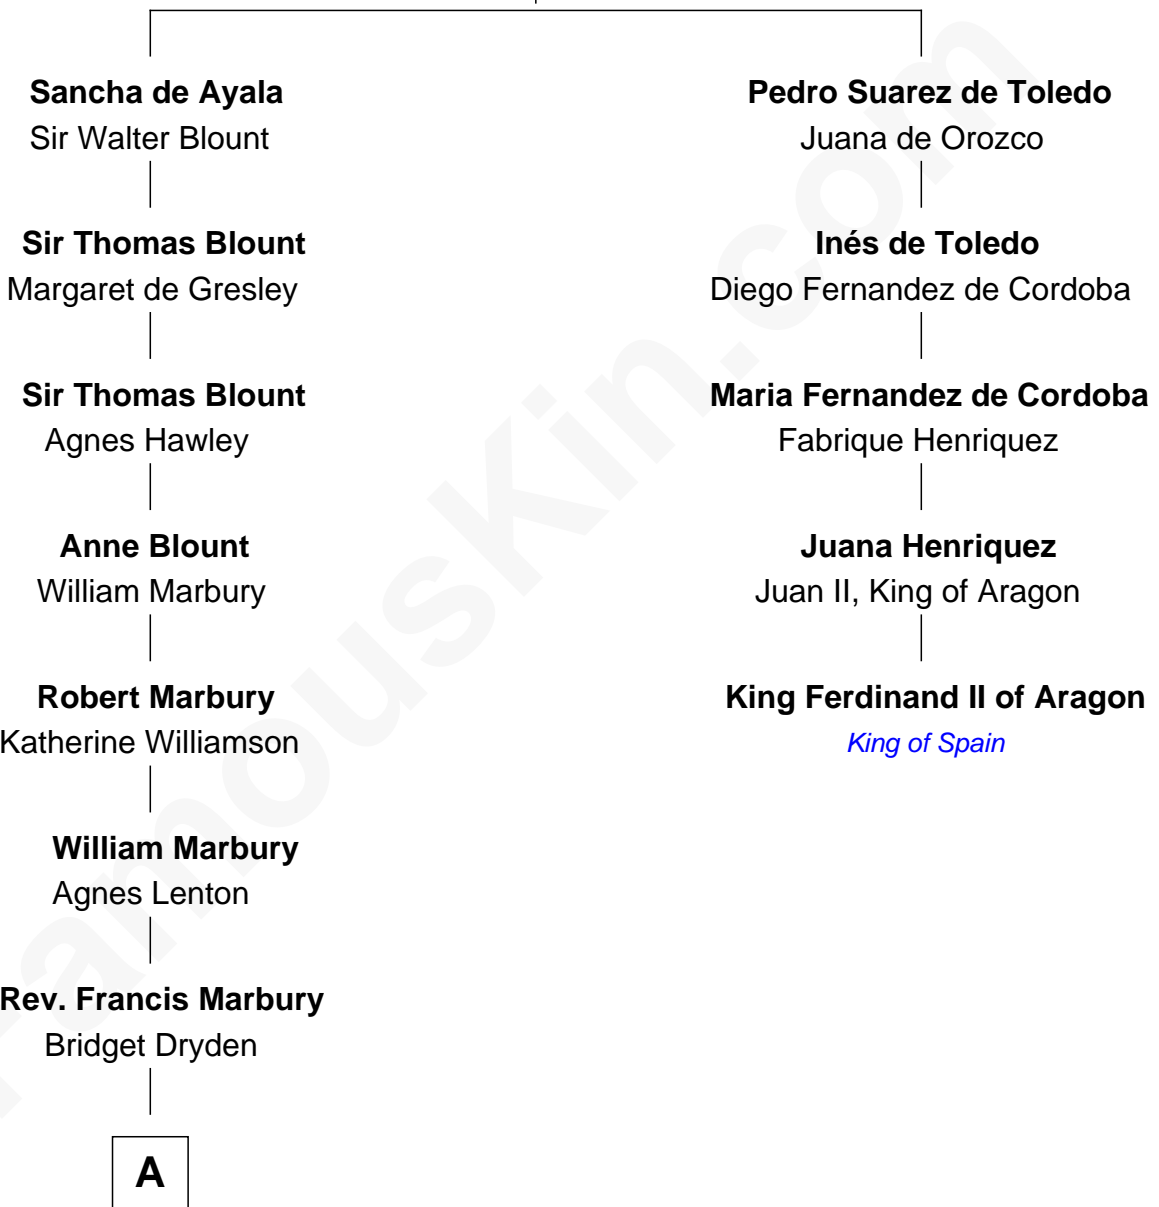

## Relationship Chart of

### Hetty Green

*"The Witch of Wall Street"*

4th cousin 11 times removed of

**King Ferdinand II of Aragon**  
*1st King of a united Spain*

**Diego Gomez de Toledo**  
Inez Alfonsa de Ayala

**A**

—  
**Catherine Marbury**

Sylvia Russell

—  
**Abigail Slocum**

Isaac Howland

—  
**Mehitable Howland**

Gideon Howland

—  
**Abby Slocum Howland**

Edward Mott Robinson

—  
**Hetty Green**