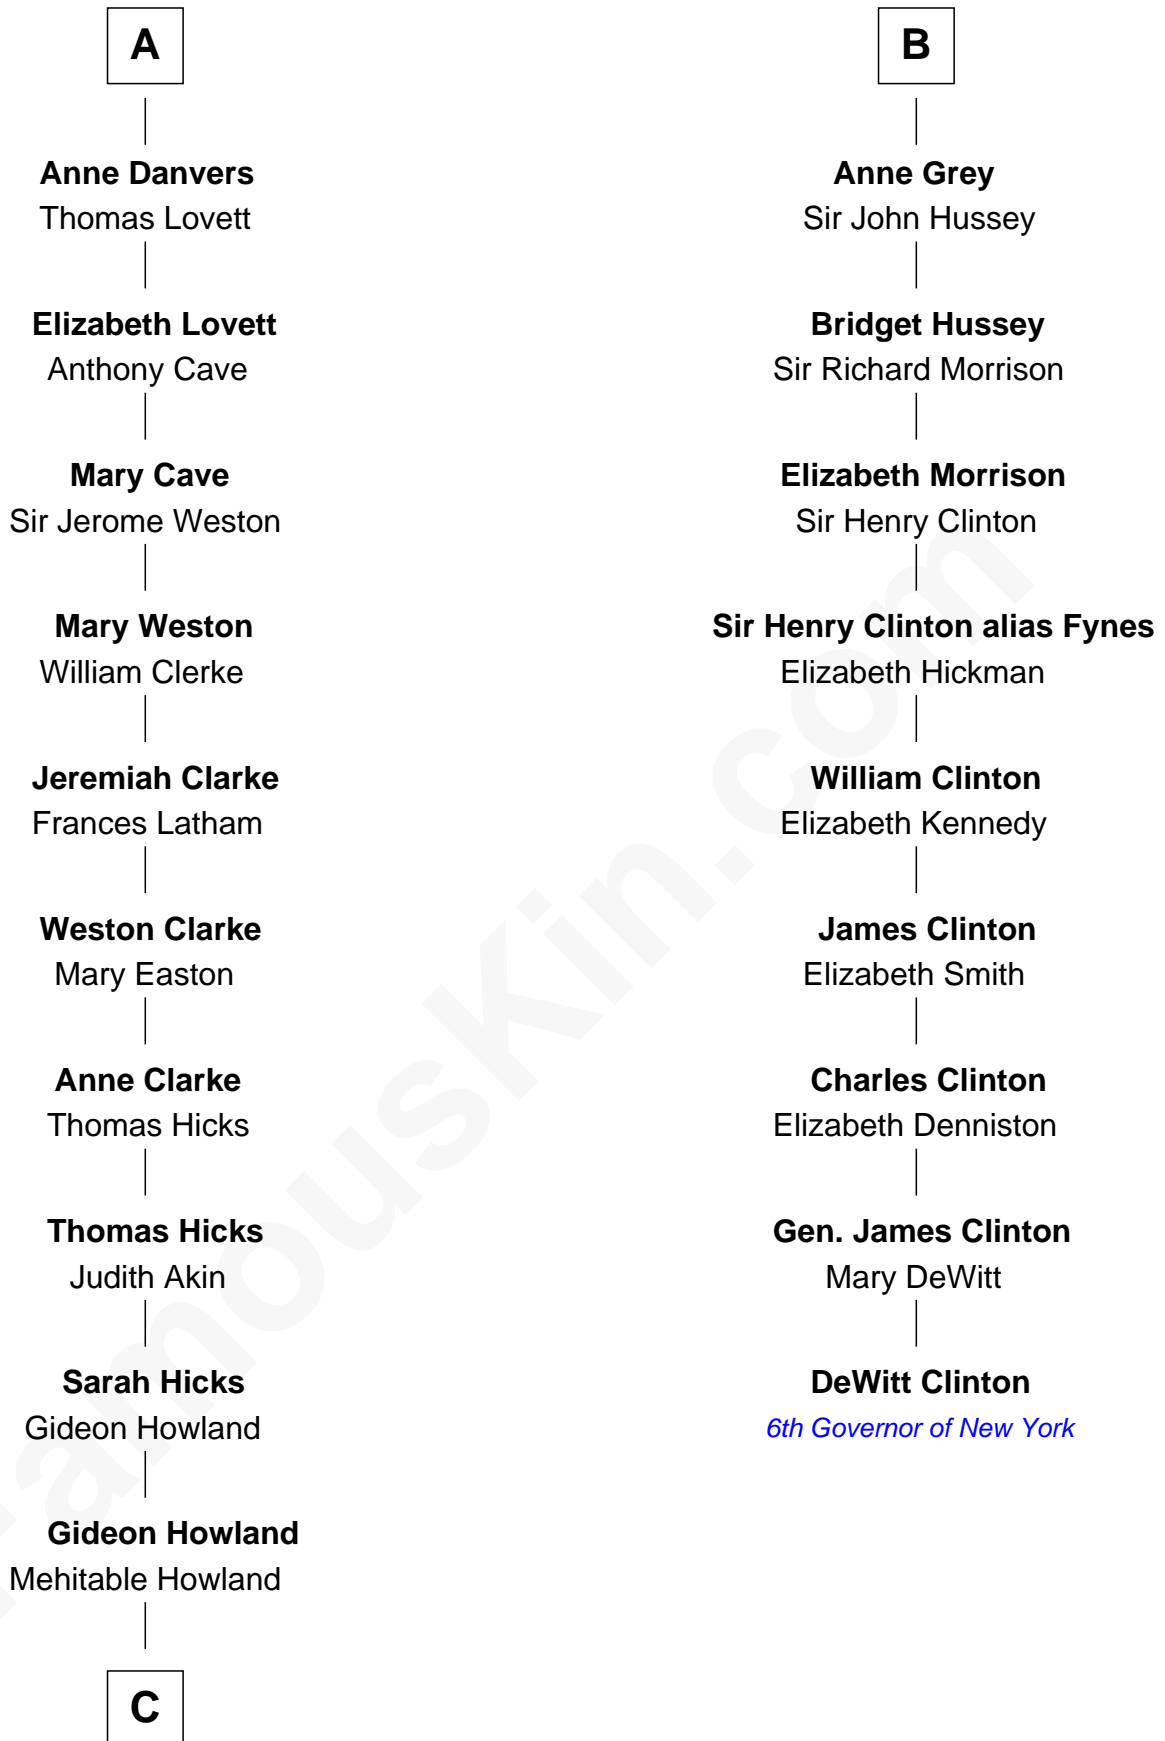

FamousKin.com

Relationship Chart of

Hetty Green

"The Witch of Wall Street"

15th cousin 3 times removed of

DeWitt Clinton

6th Governor of New York

Sir William de Montagu
Elizabeth de Montfort

Hawise de Montagu
Sir Roger de Bavent

Joan de Bavent
Sir John Dauntsey

John Dauntsey
Elizabeth Beverley

Joan Dauntsey
Sir John Stradling

Edmund Stradling
Elizabeth Arundell

John Stradling
Alice Langford

Anne Stradling
Sir John Danvers

A

William de Montagu
Katherine de Grandison

Philippa de Montagu
Sir Roger de Mortimer

Edmund Mortimer
Philippa Plantagenet

Elizabeth Mortimer
Sir Henry Percy

Sir Henry Percy
Eleanor Neville

Katherine Percy
Sir Edmund Grey

George Grey
Catherine Herbert

B

C

Abby Slocum Howland

Edward Mott Robinson

Hetty Green

"The Witch of Wall Street"

FamousKin.com