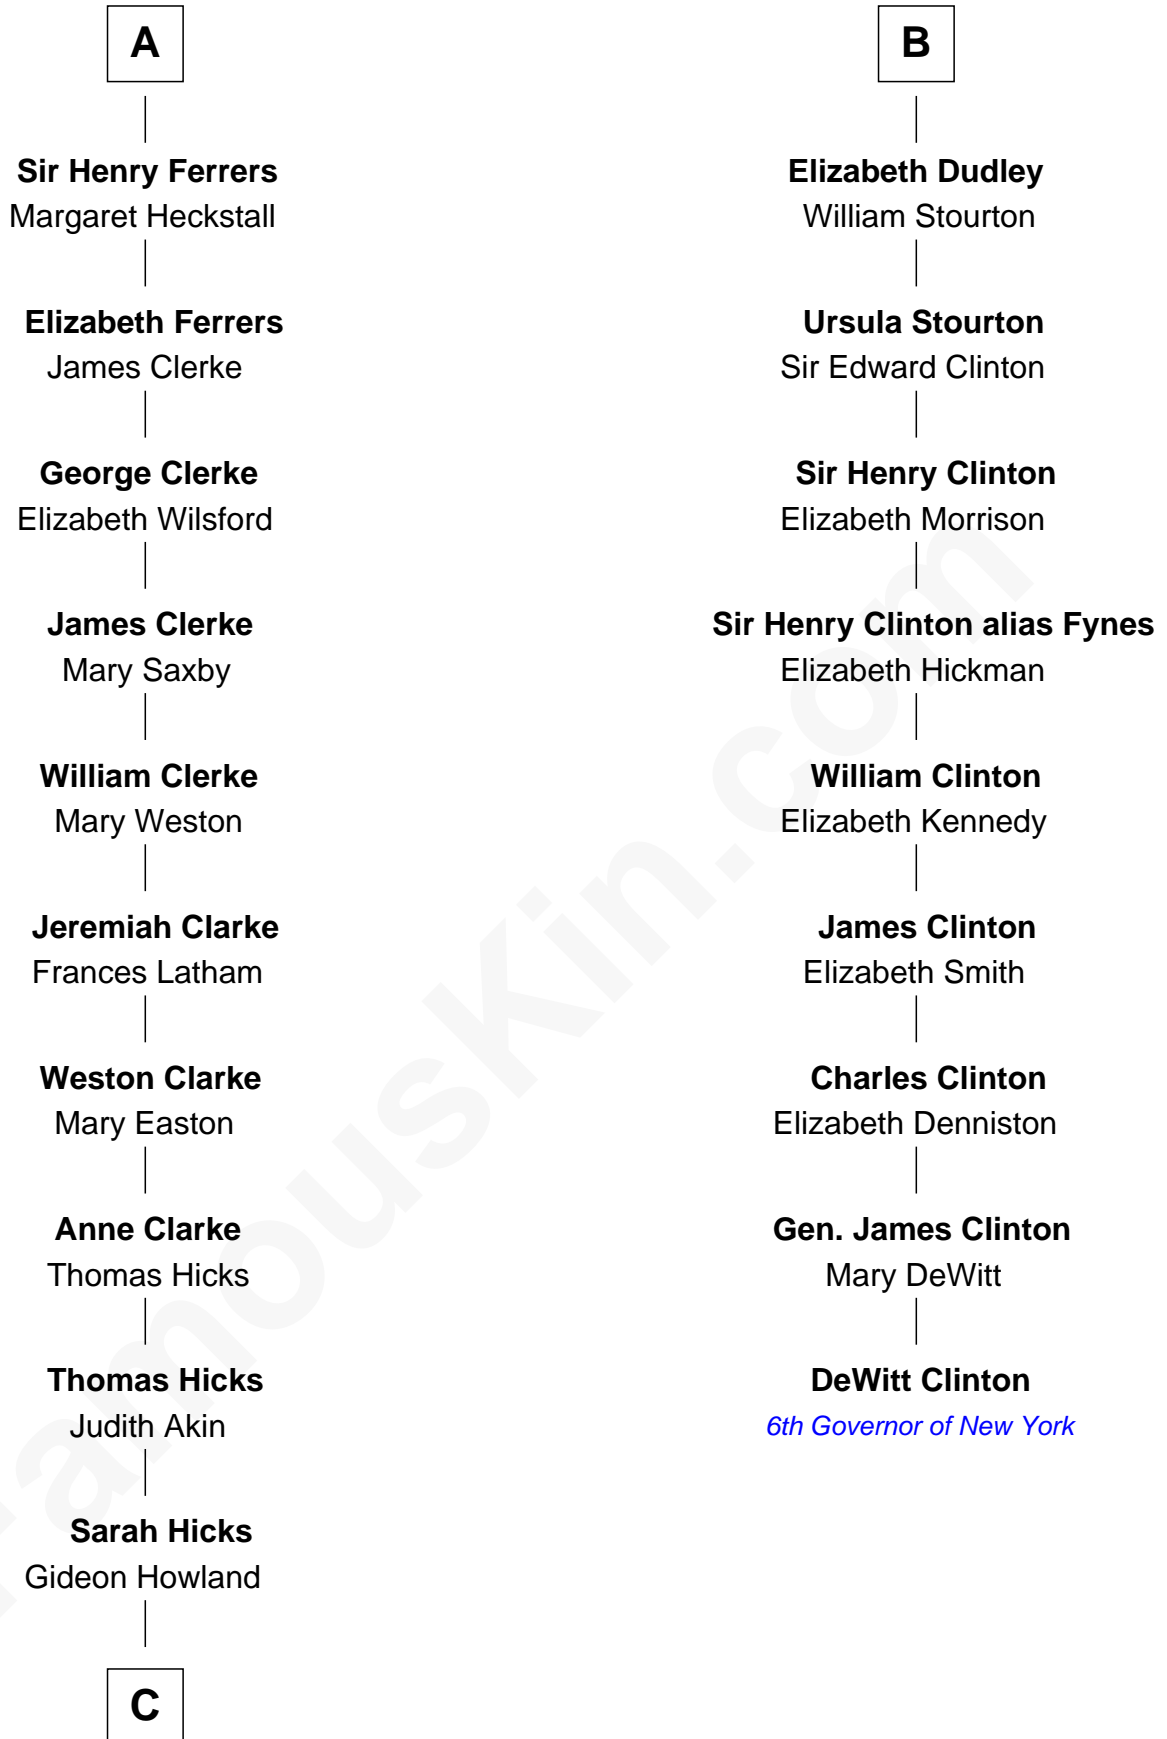

## Relationship Chart of

### Hetty Green

*"The Witch of Wall Street"*

15th cousin 4 times removed of

### DeWitt Clinton

*6th Governor of New York*

**C**

—  
**Gideon Howland**  
Mehitable Howland

—  
**Abby Slocum Howland**  
Edward Mott Robinson

—  
**Hetty Green**  
*"The Witch of Wall Street"*

FamousKin.com