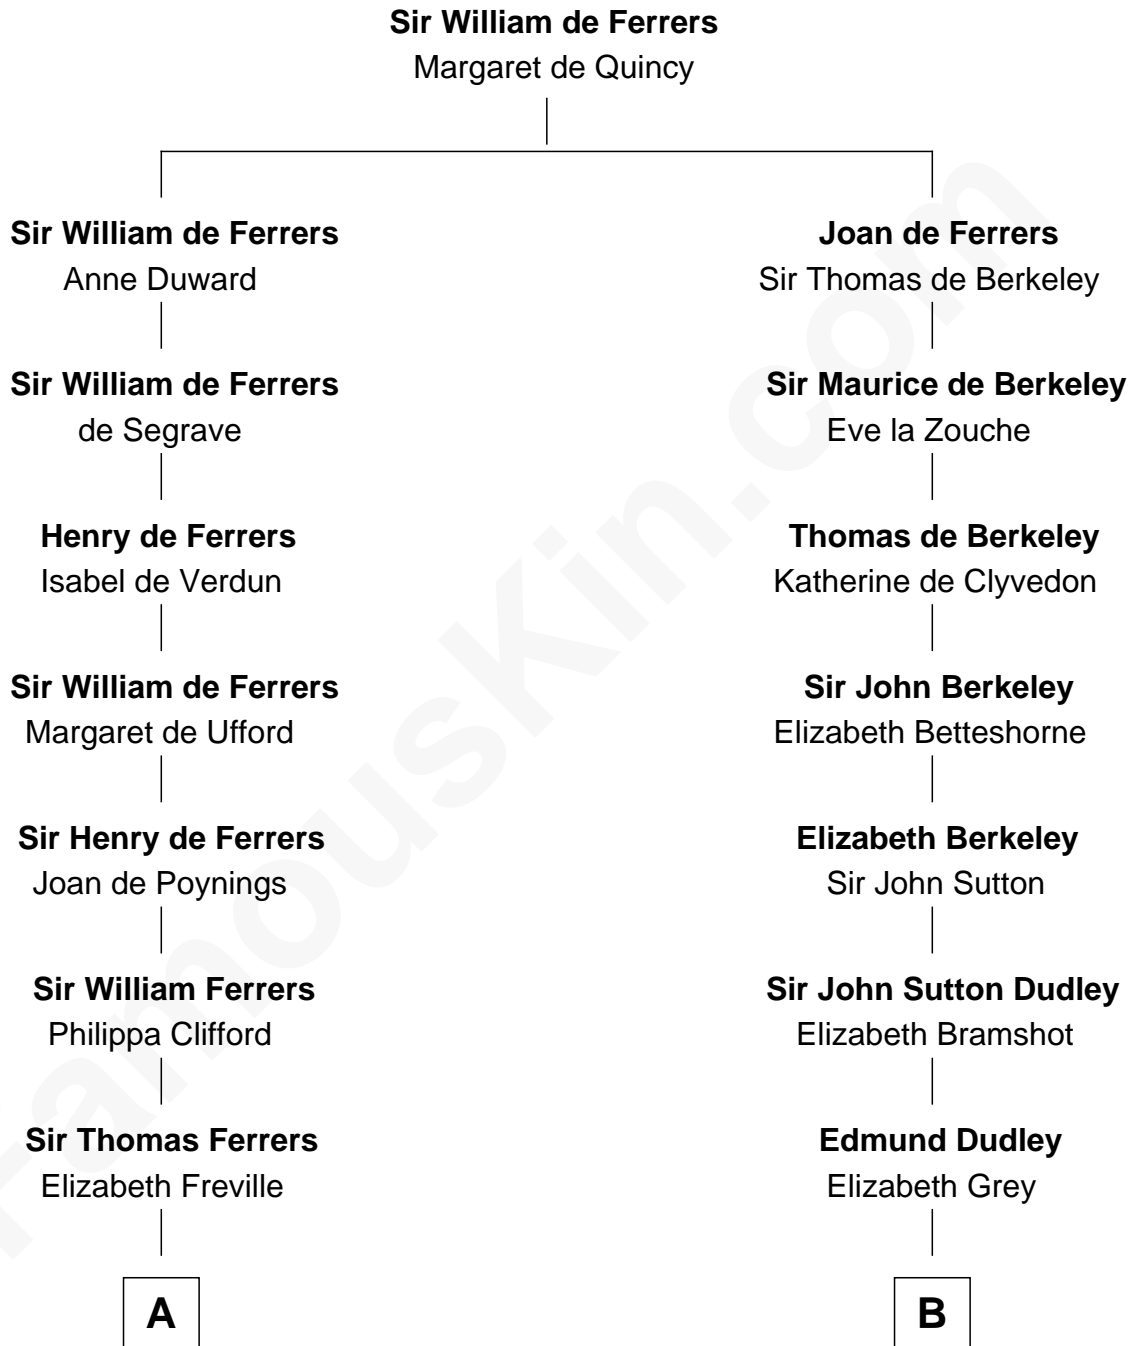

## Relationship Chart of

### Hetty Green

*"The Witch of Wall Street"*

15th cousin 4 times removed of

### DeWitt Clinton

*6th Governor of New York*

**C**

—  
**Gideon Howland**  
Mehitable Howland

—  
**Abby Slocum Howland**  
Edward Mott Robinson

—  
**Hetty Green**  
*"The Witch of Wall Street"*

FamousKin.com