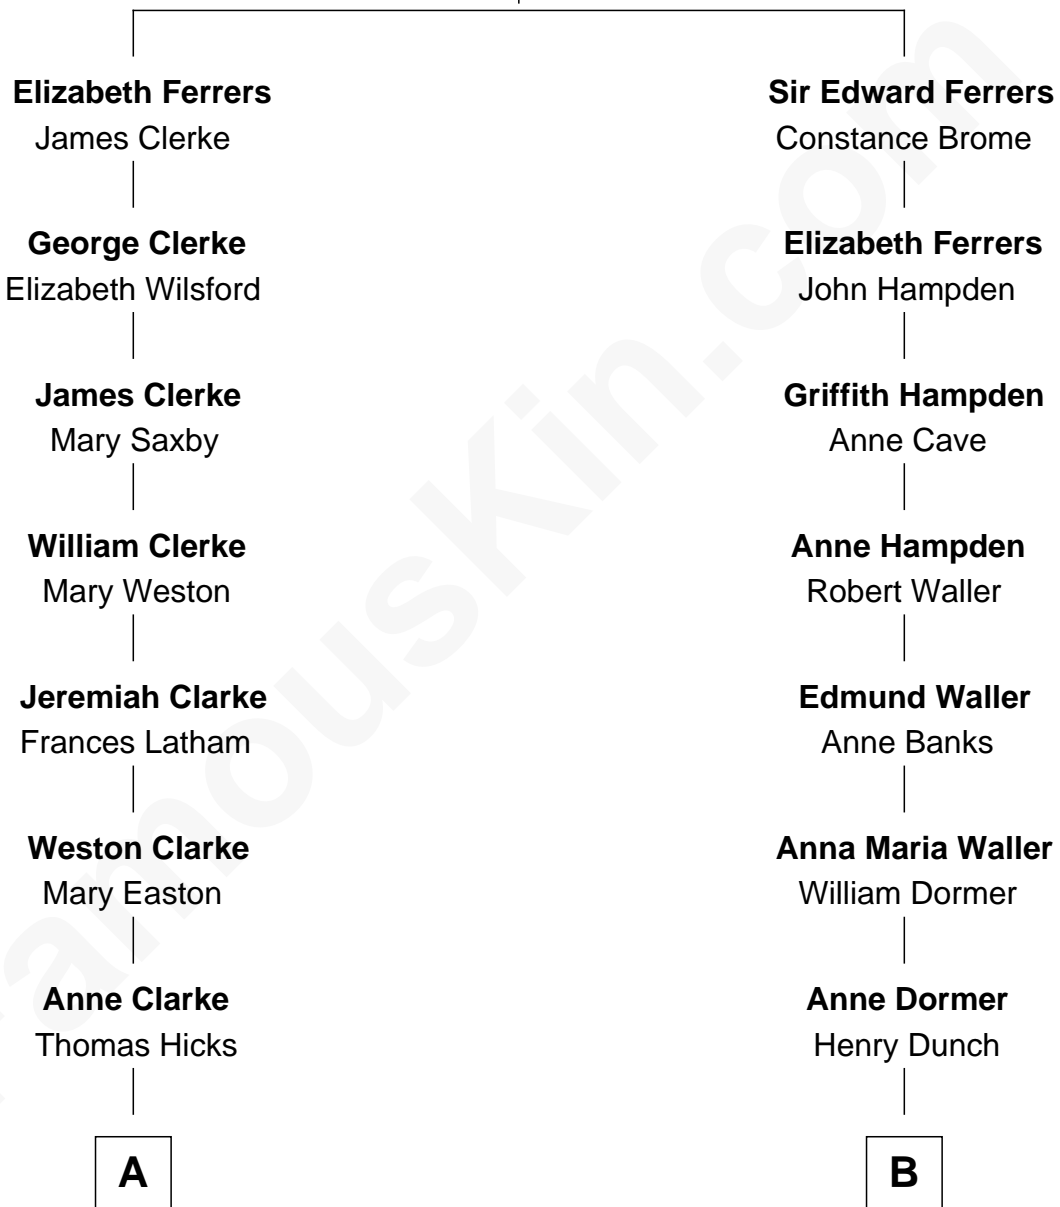

# FamousKin.com Relationship Chart of

**Hetty Green**

*"The Witch of Wall Street"*

11th cousin of

**Lt. Gen. James Brudenell**

*Leader of the "Charge of the Light Brigade"*

**Sir Henry Ferrers**

Margaret Heckstall

**A**

**Thomas Hicks**

Judith Akin

**Sarah Hicks**

Gideon Howland

**Gideon Howland**

Mehitable Howland

**Abby Slocum Howland**

Edward Mott Robinson

**Hetty Green**

*"The Witch of Wall Street"*

**B**

**Elizabeth Dunch**

Sir Cecil Bishopp

**Sir Cecil Bishopp**

Anne Boscawen