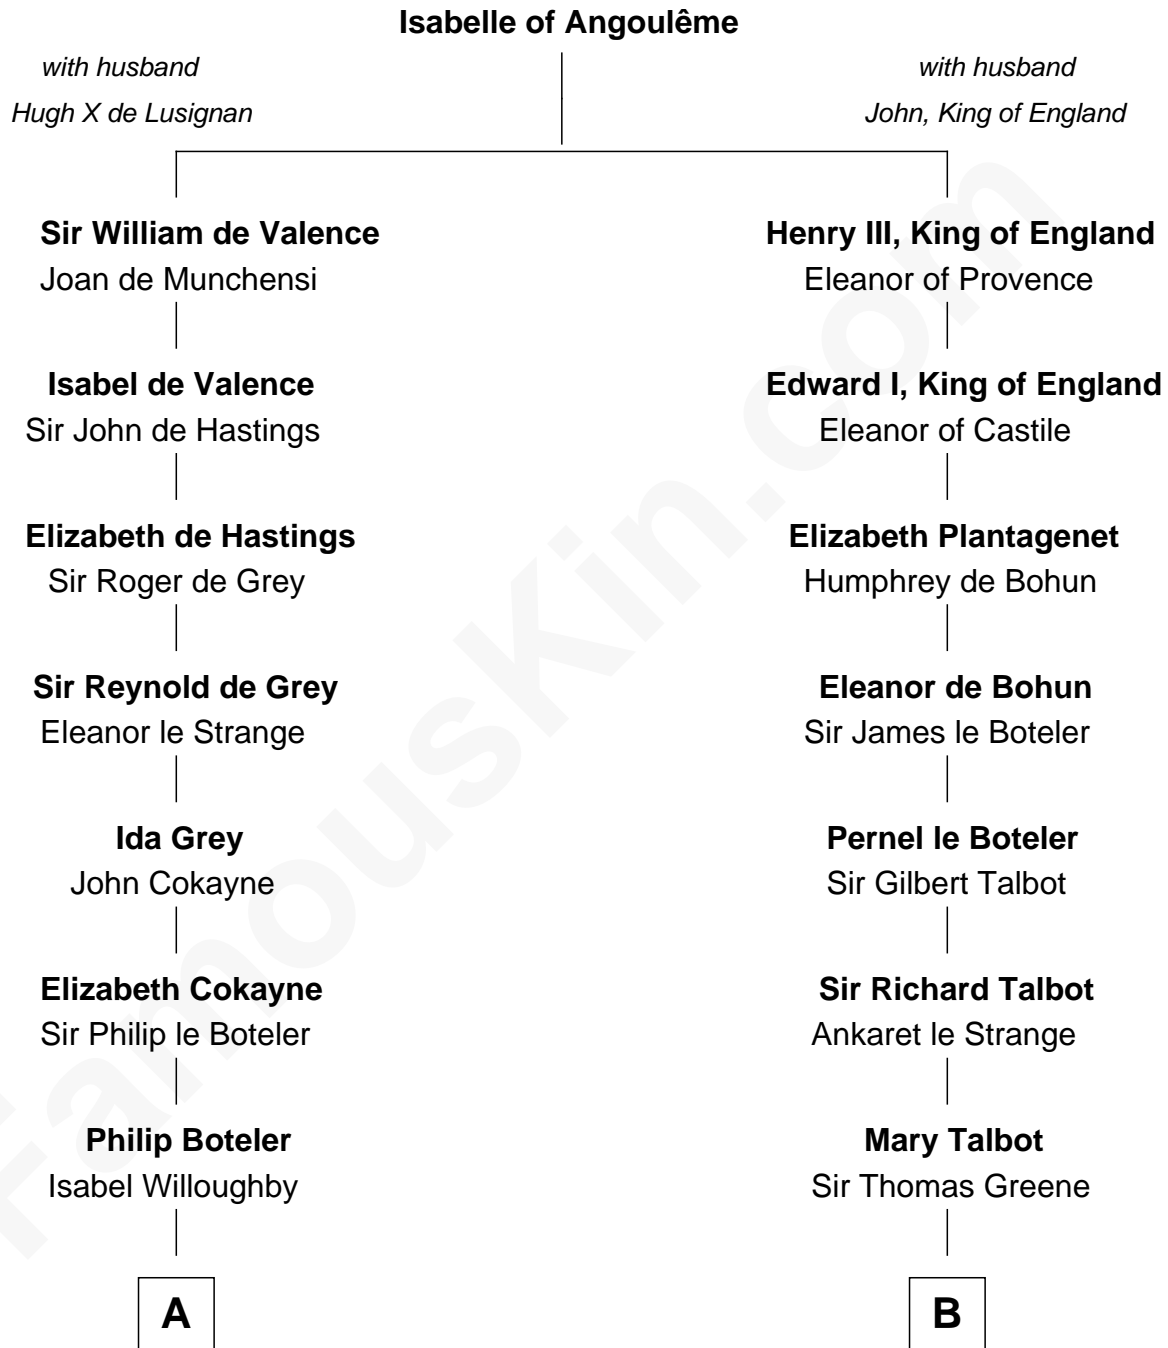

FamousKin.com

Relationship Chart of

Hetty Green

"The Witch of Wall Street"

16th cousin 4 times removed of

Jonathan Swift

Author of Gulliver's Travels

C

—
Sarah Hicks

Gideon Howland

—
Gideon Howland

Mehitable Howland

—
Abby Slocum Howland

Edward Mott Robinson

—
Hetty Green

"The Witch of Wall Street"