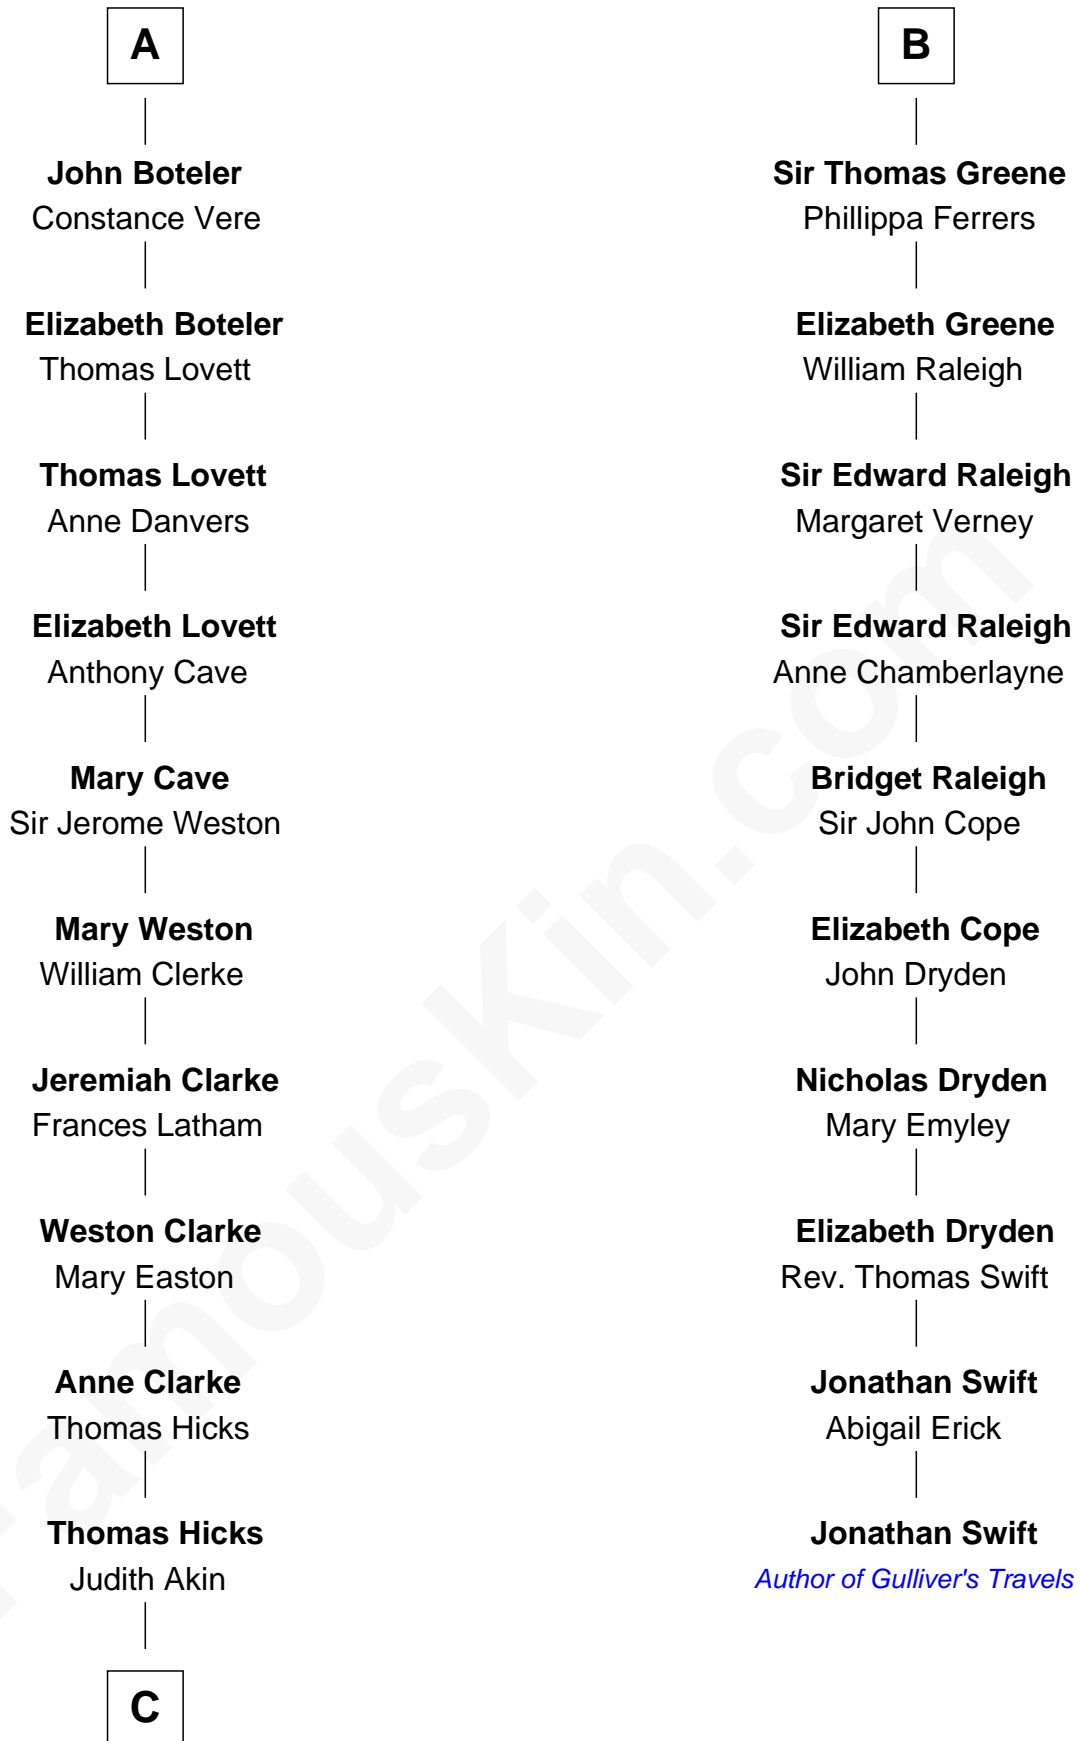

FamousKin.com

Relationship Chart of

Hetty Green

"The Witch of Wall Street"

16th cousin 4 times removed of

Jonathan Swift

Author of Gulliver's Travels

C

—
Sarah Hicks

Gideon Howland

—
Gideon Howland

Mehitable Howland

—
Abby Slocum Howland

Edward Mott Robinson

—
Hetty Green

"The Witch of Wall Street"