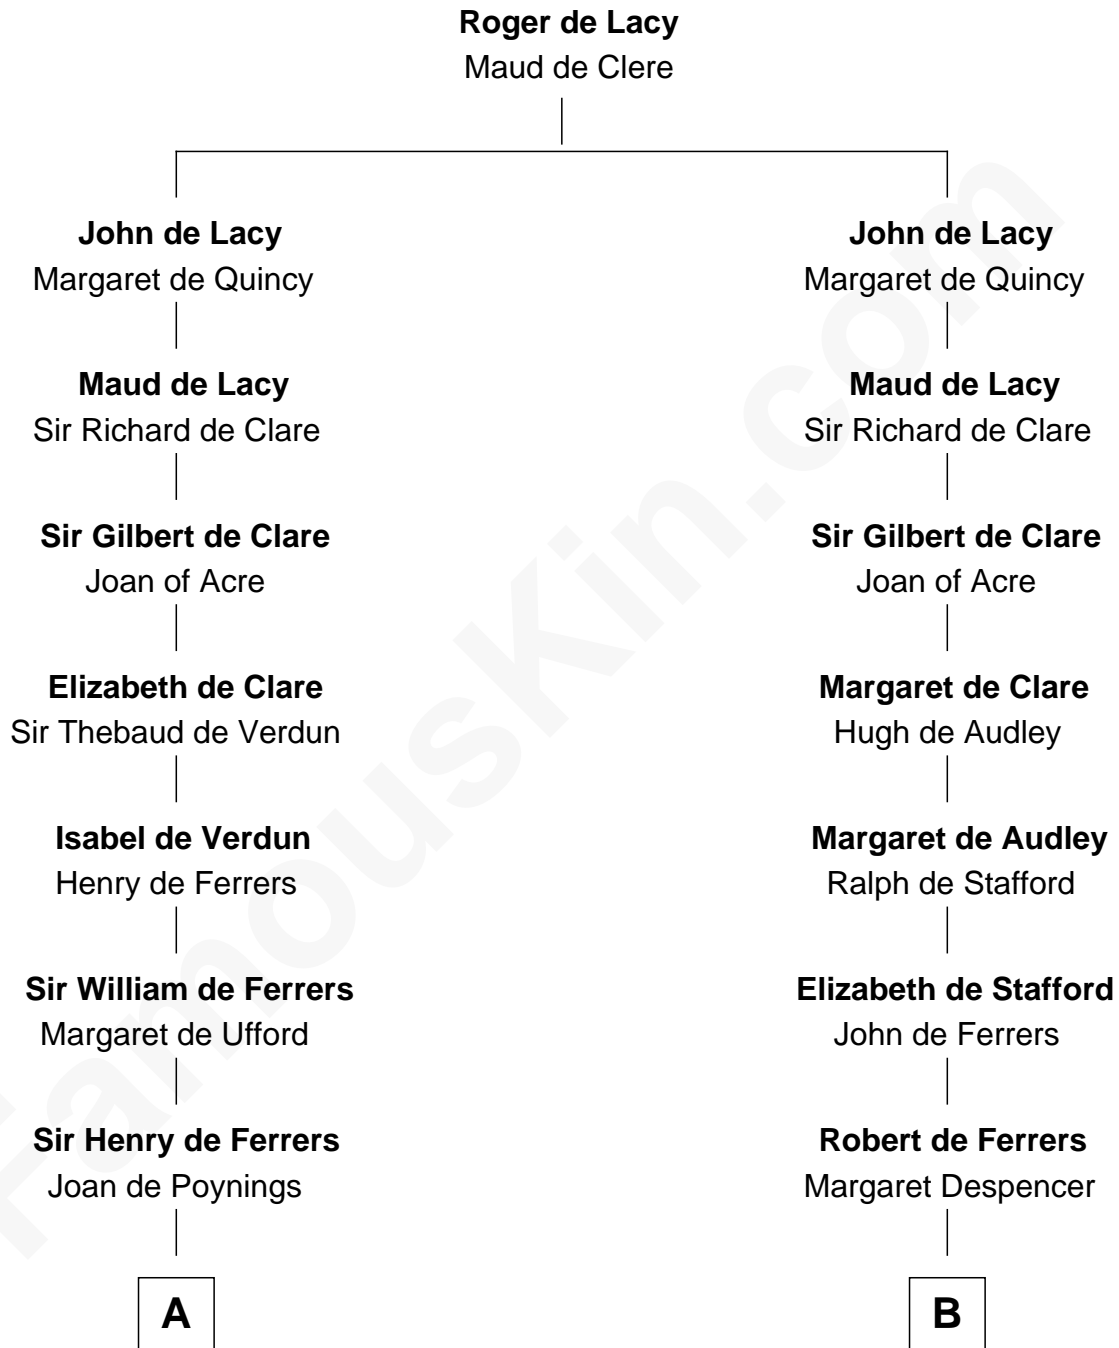

FamousKin.com

Relationship Chart of

Hetty Green

"The Witch of Wall Street"

16th cousin 5 times removed of

Jonathan Swift

Author of Gulliver's Travels

C

—
Thomas Hicks

Judith Akin

—
Sarah Hicks

Gideon Howland

—
Gideon Howland

Mehitable Howland

—
Abby Slocum Howland

Edward Mott Robinson

—
Hetty Green

"The Witch of Wall Street"

FamousKin.com