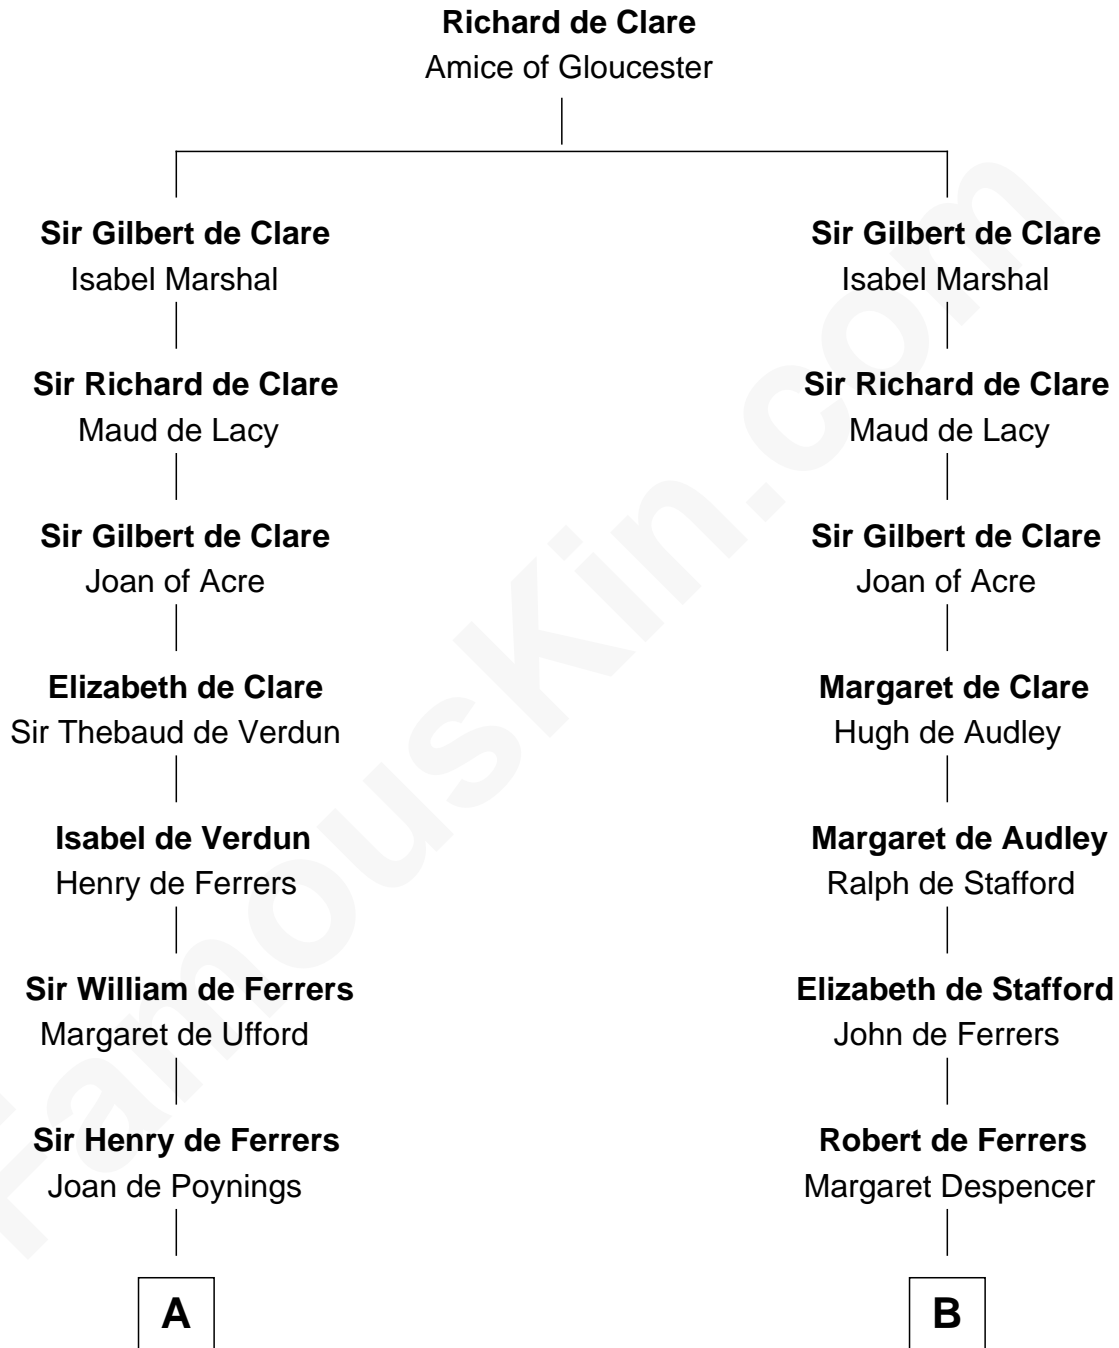

FamousKin.com

Relationship Chart of

Hetty Green

"The Witch of Wall Street"

16th cousin 5 times removed of

Jonathan Swift

Author of Gulliver's Travels

C

—
Thomas Hicks

Judith Akin

—
Sarah Hicks

Gideon Howland

—
Gideon Howland

Mehitable Howland

—
Abby Slocum Howland

Edward Mott Robinson

—
Hetty Green

"The Witch of Wall Street"