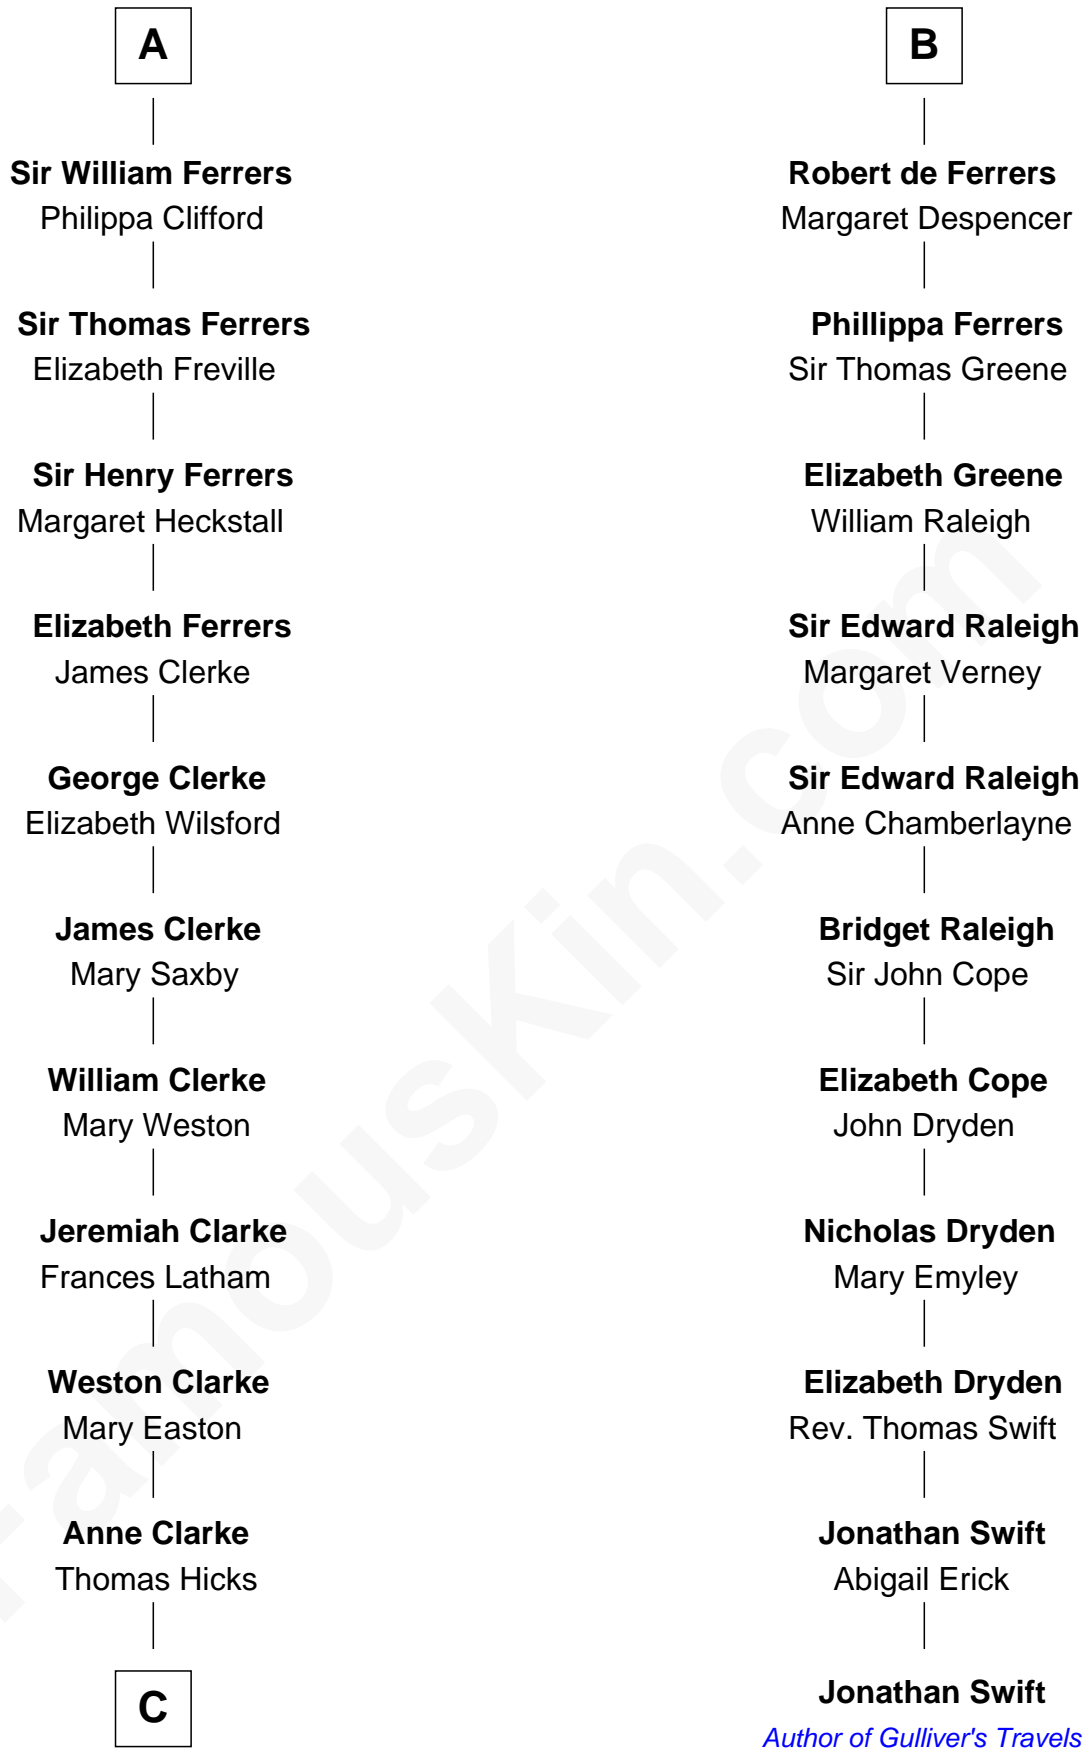

FamousKin.com

Relationship Chart of

Hetty Green

"The Witch of Wall Street"

17th cousin 4 times removed of

Jonathan Swift

Author of Gulliver's Travels

C

—
Thomas Hicks

Judith Akin

—
Sarah Hicks

Gideon Howland

—
Gideon Howland

Mehitable Howland

—
Abby Slocum Howland

Edward Mott Robinson

—
Hetty Green

"The Witch of Wall Street"

FamousKin.com