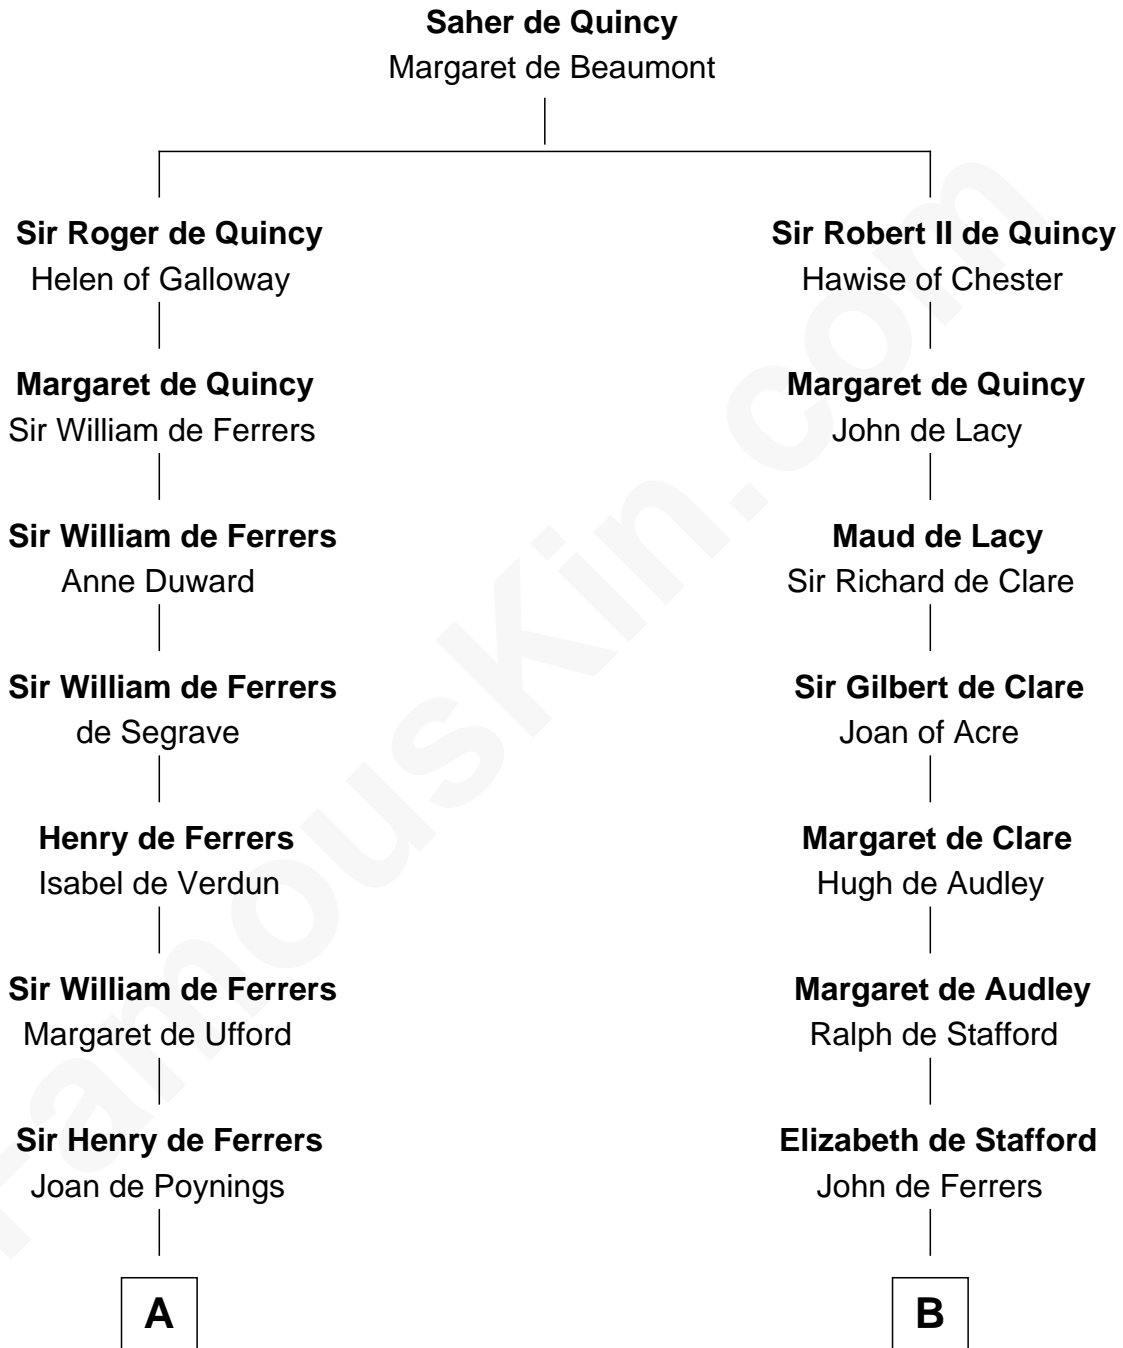

FamousKin.com

Relationship Chart of

Hetty Green

"The Witch of Wall Street"

17th cousin 4 times removed of

Jonathan Swift

Author of Gulliver's Travels

C

—
Thomas Hicks

Judith Akin

—
Sarah Hicks

Gideon Howland

—
Gideon Howland

Mehitable Howland

—
Abby Slocum Howland

Edward Mott Robinson

—
Hetty Green

"The Witch of Wall Street"

FamousKin.com