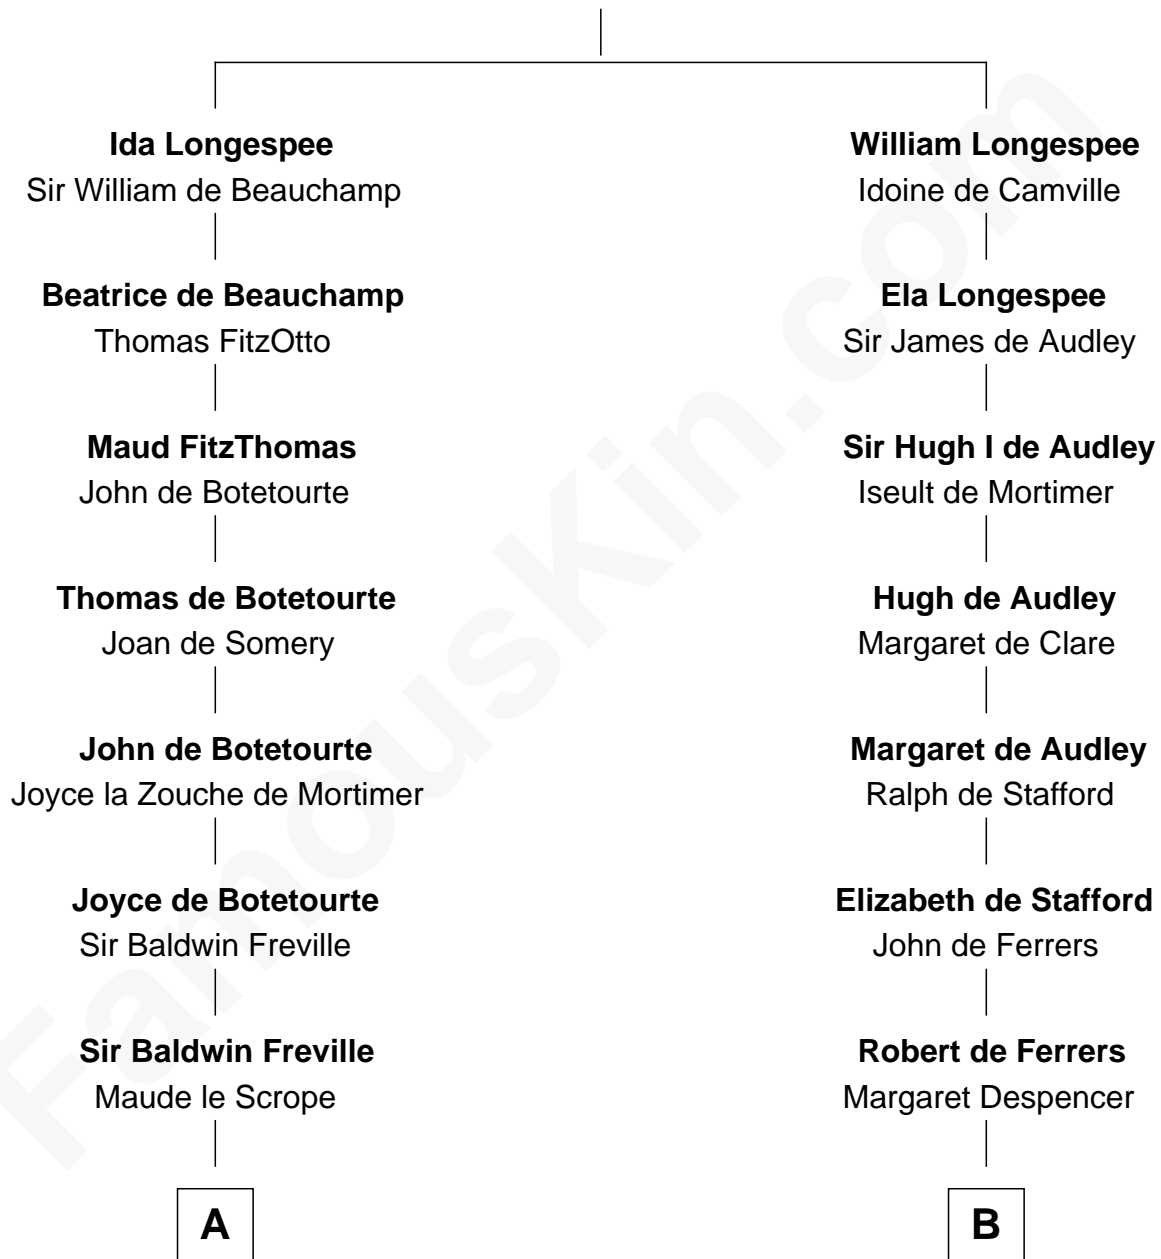

FamousKin.com

Relationship Chart of

Hetty Green

"The Witch of Wall Street"

16th cousin 4 times removed of

Jonathan Swift

Author of Gulliver's Travels

Sir William Longespee

Ela of Salisbury

C

—
Sarah Hicks

Gideon Howland

—
Gideon Howland

Mehitable Howland

—
Abby Slocum Howland

Edward Mott Robinson

—
Hetty Green

"The Witch of Wall Street"

FamousKin.com