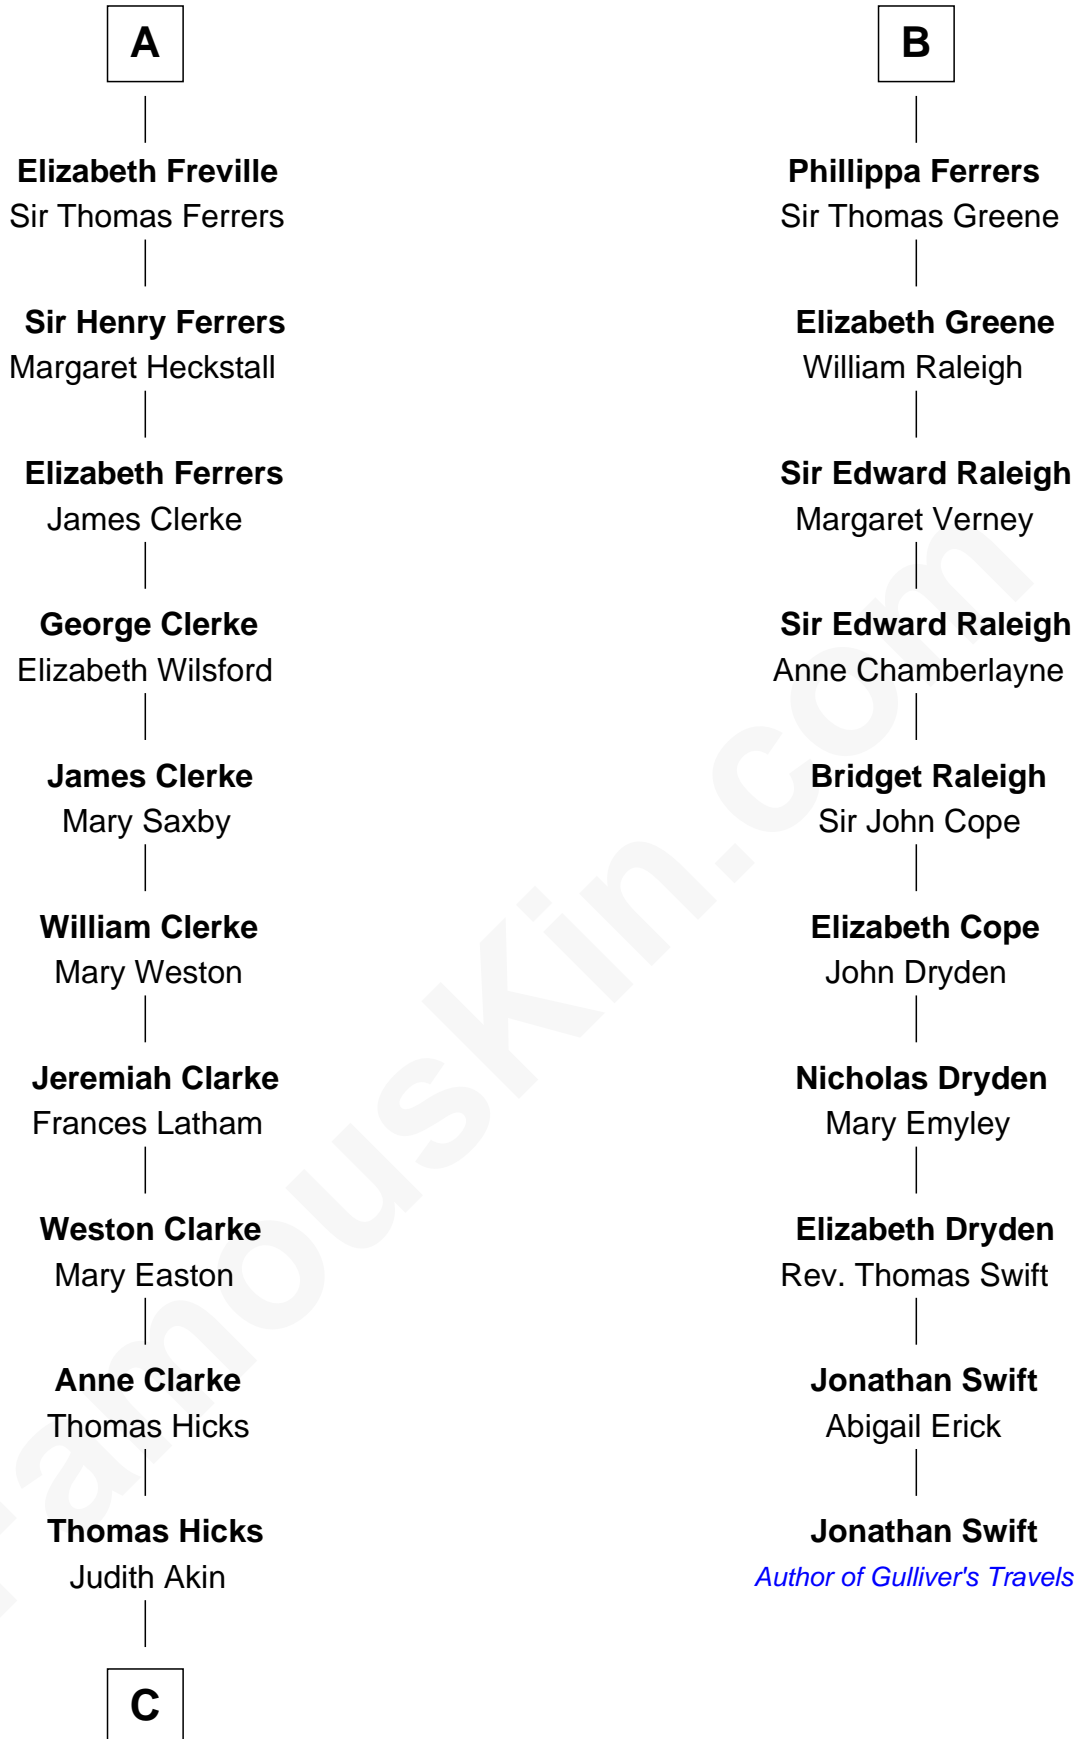

FamousKin.com

Relationship Chart of

Hetty Green

"The Witch of Wall Street"

16th cousin 4 times removed of

Jonathan Swift

Author of Gulliver's Travels

Sir William Longespee

Ela of Salisbury

C

—
Sarah Hicks

Gideon Howland

—
Gideon Howland

Mehitable Howland

—
Abby Slocum Howland

Edward Mott Robinson

—
Hetty Green

"The Witch of Wall Street"

FamousKin.com