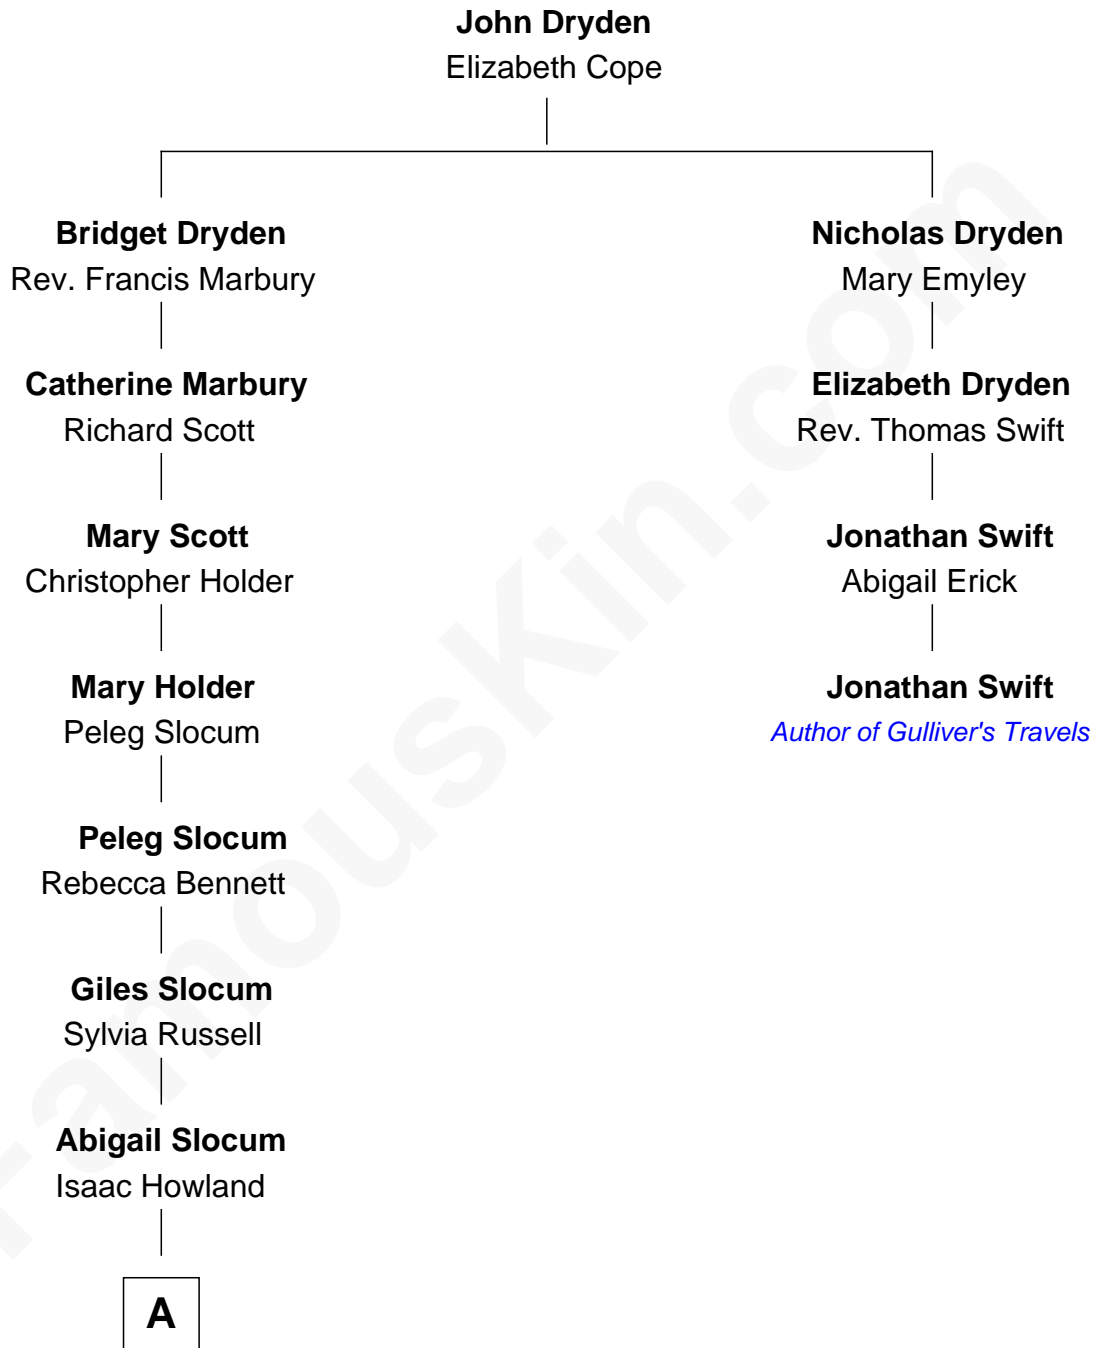

FamousKin.com Relationship Chart of

Hetty Green

"The Witch of Wall Street"

3rd cousin 6 times removed of

Jonathan Swift

Author of Gulliver's Travels

A

—
Mehitable Howland

Gideon Howland

—
Abby Slocum Howland

Edward Mott Robinson

—
Hetty Green

"The Witch of Wall Street"

FamousKin.com