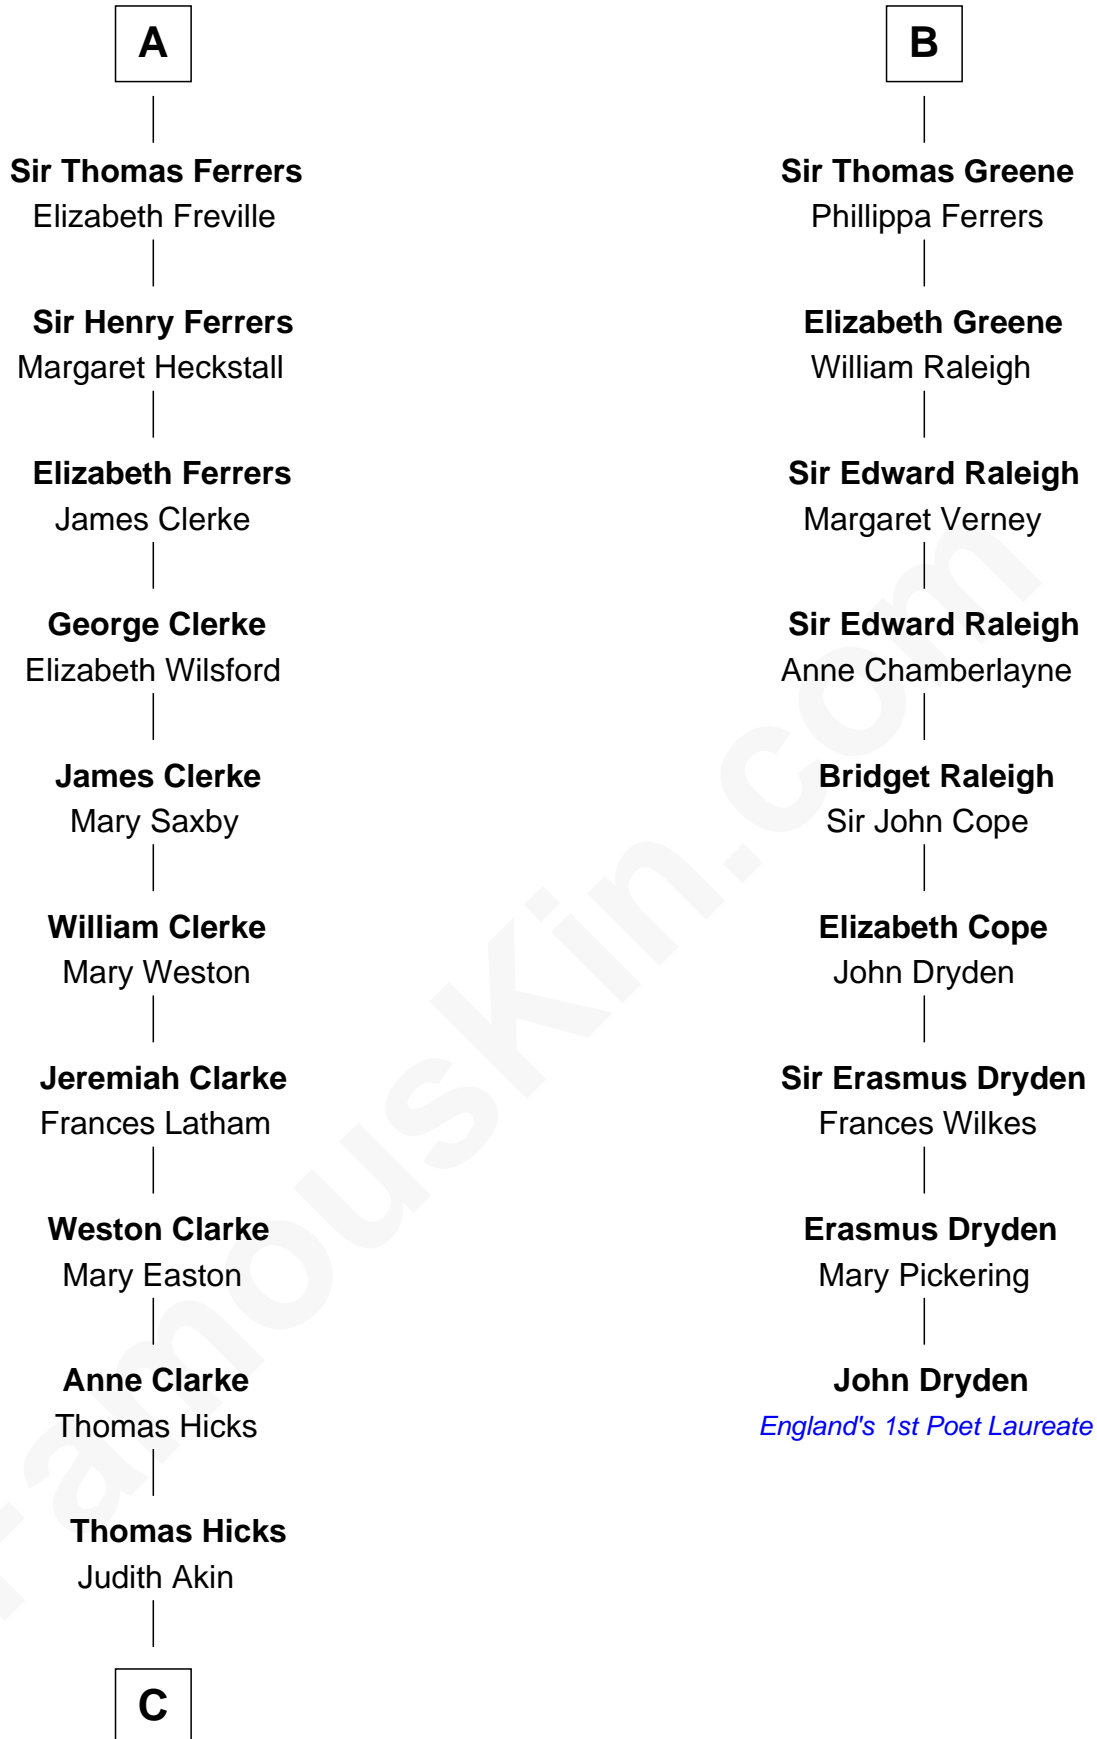

FamousKin.com Relationship Chart of

Hetty Green

"The Witch of Wall Street"

15th cousin 5 times removed of

John Dryden

England's First Poet Laureate

Sir Humphrey de Bohun

Maud of Eu

Sir Gilbert Talbot

Sir Richard Talbot

Ankaret le Strange

Mary Talbot

Sir Thomas Greene

B

C

—
Sarah Hicks