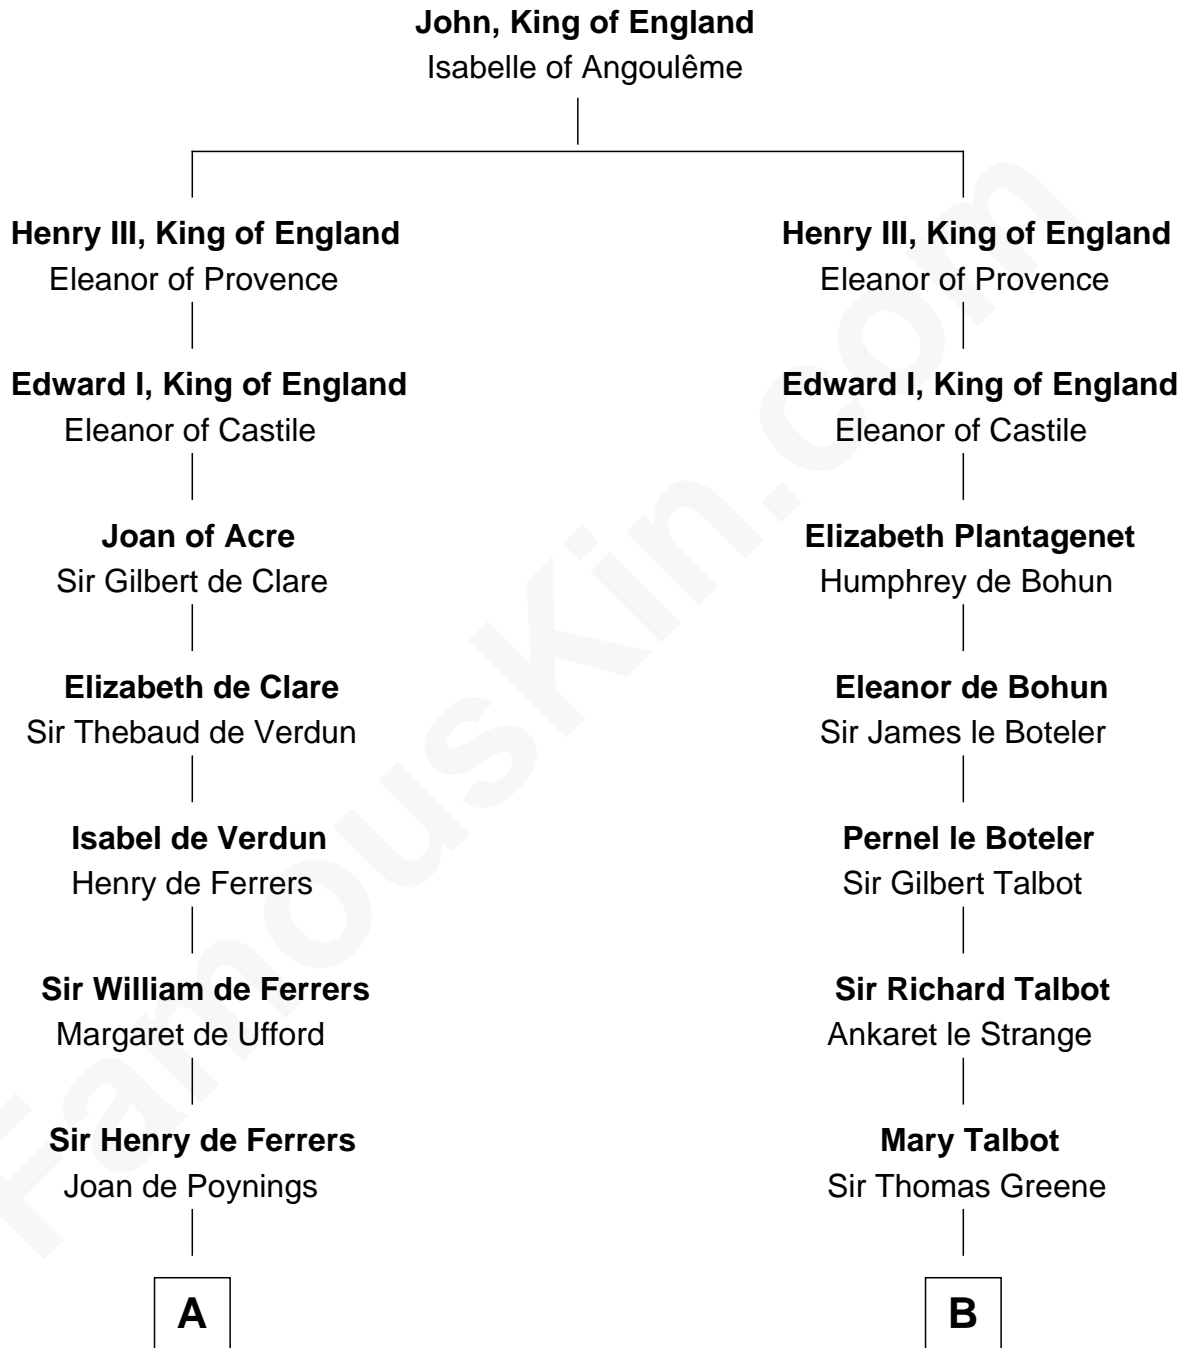

FamousKin.com Relationship Chart of

Hetty Green

"The Witch of Wall Street"

15th cousin 6 times removed of

John Dryden

England's First Poet Laureate

C

Thomas Hicks

Judith Akin

Sarah Hicks

Gideon Howland

Gideon Howland

Mehitable Howland

Abby Slocum Howland

Edward Mott Robinson

Hetty Green

"The Witch of Wall Street"

FamousKin.com