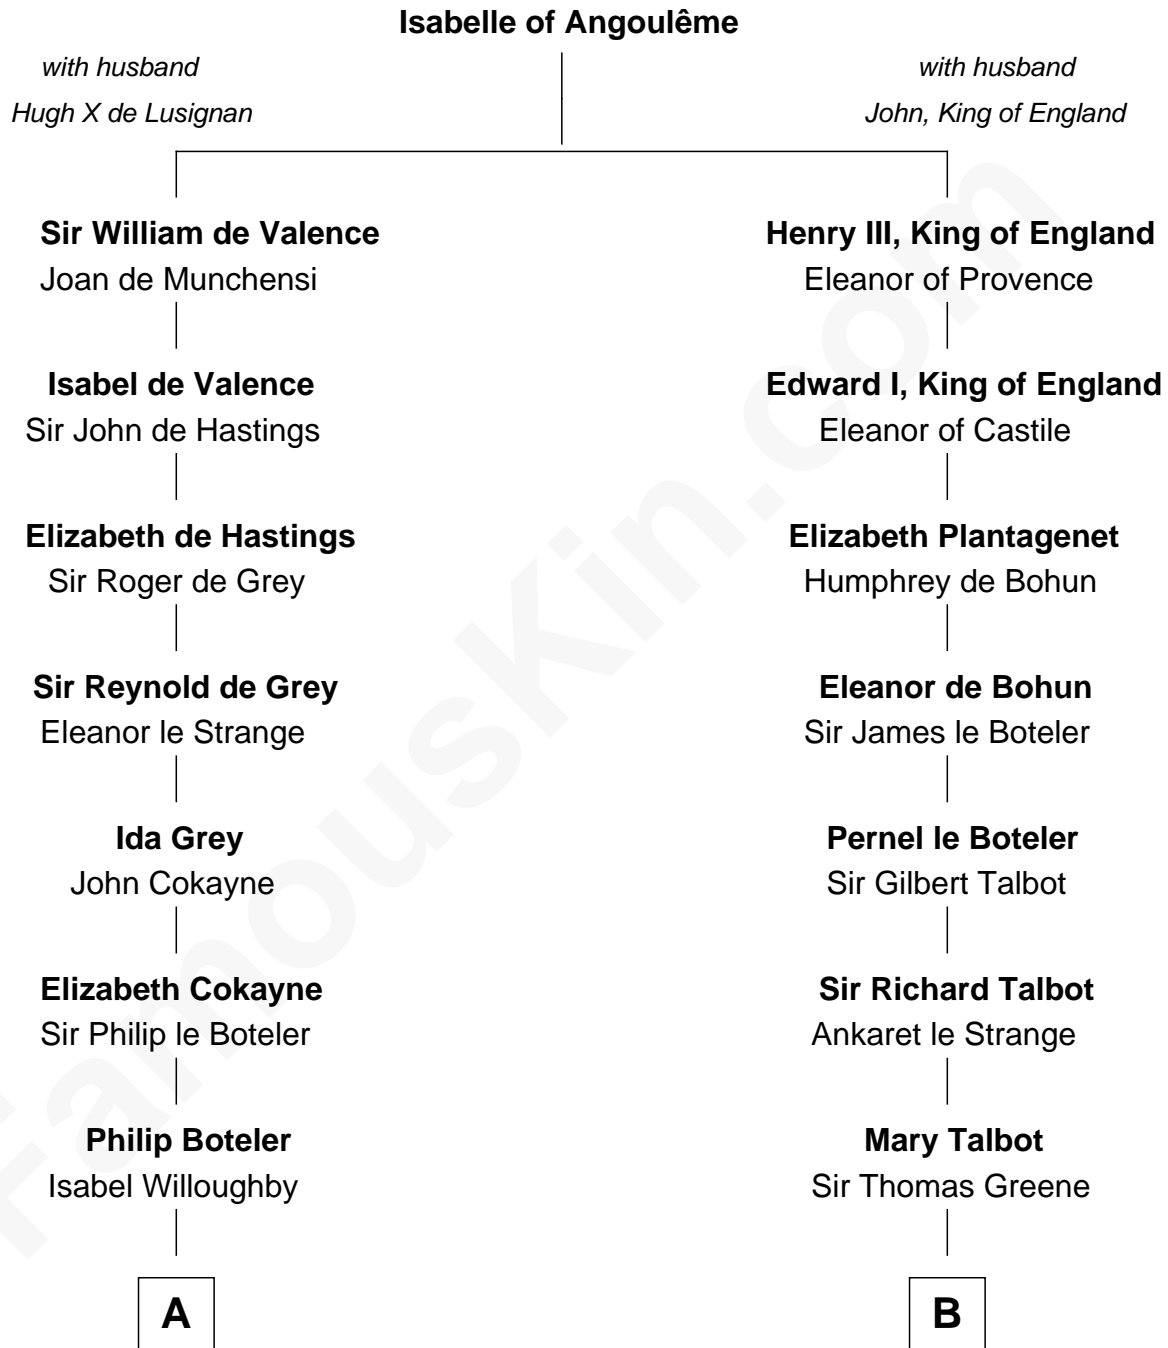

FamousKin.com Relationship Chart of

Hetty Green

"The Witch of Wall Street"

15th cousin 5 times removed of

John Dryden

England's First Poet Laureate

C

—
Sarah Hicks

Gideon Howland

—
Gideon Howland

Mehitable Howland

—
Abby Slocum Howland

Edward Mott Robinson

—
Hetty Green

"The Witch of Wall Street"

FamousKin.com