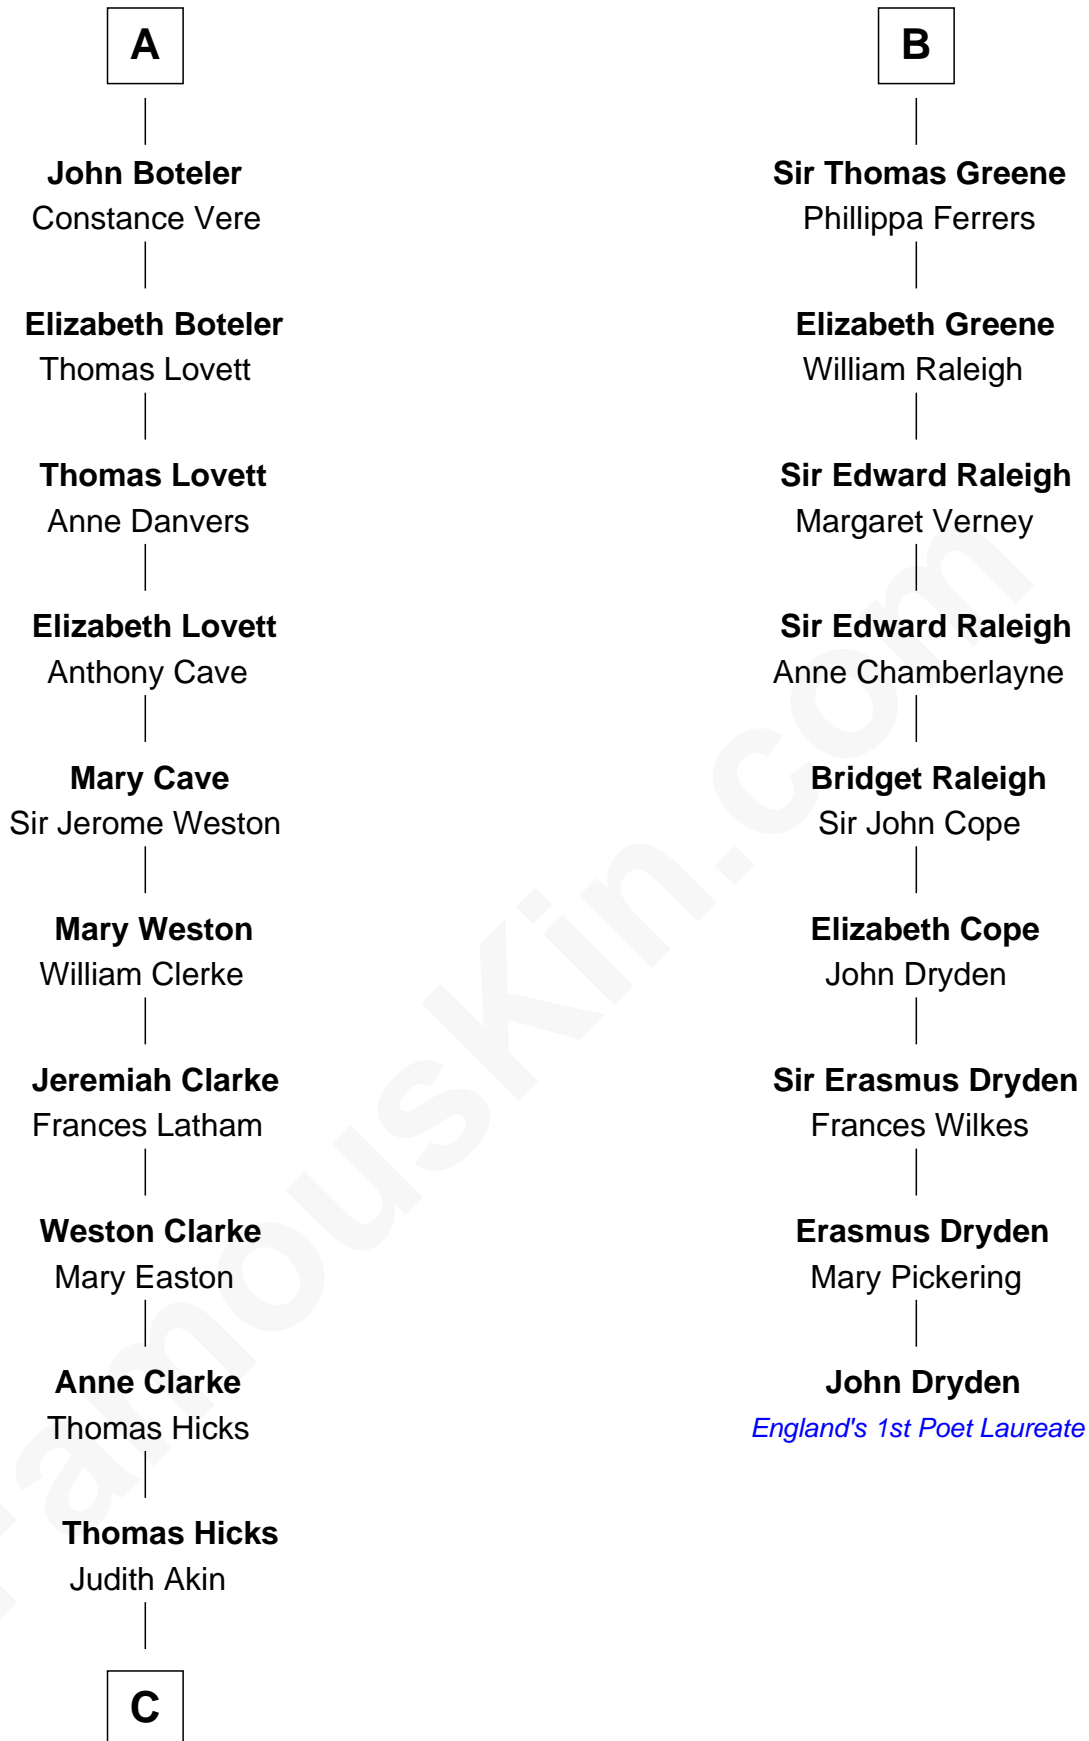

FamousKin.com Relationship Chart of

Hetty Green

"The Witch of Wall Street"

15th cousin 5 times removed of

John Dryden

England's First Poet Laureate

C

—
Sarah Hicks

Gideon Howland

—
Gideon Howland

Mehitable Howland

—
Abby Slocum Howland

Edward Mott Robinson

—
Hetty Green

"The Witch of Wall Street"

FamousKin.com