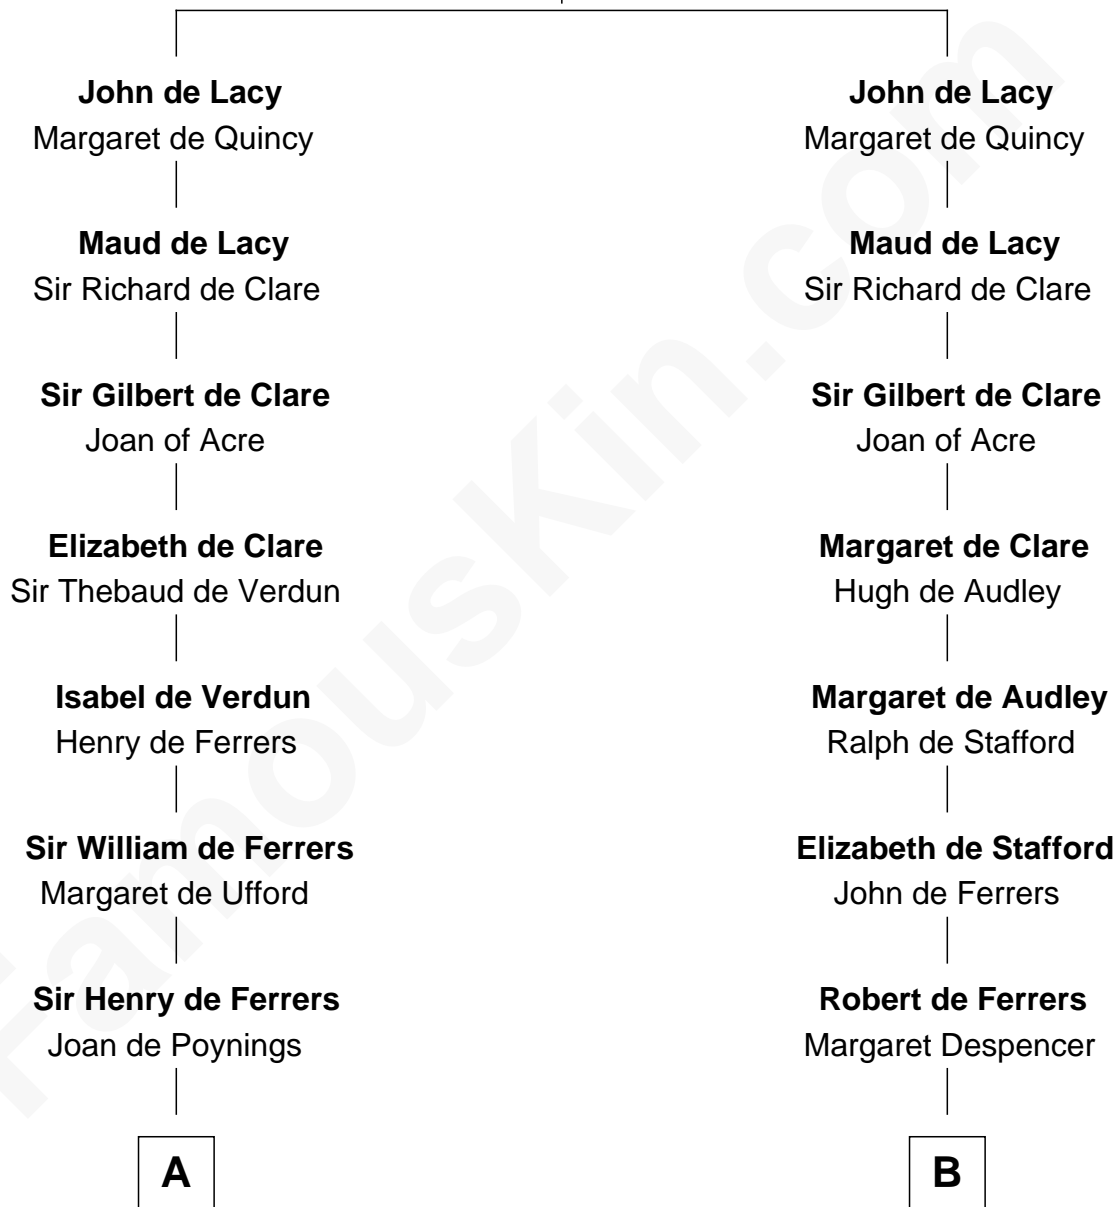

FamousKin.com Relationship Chart of

Hetty Green

"The Witch of Wall Street"

15th cousin 6 times removed of

John Dryden

England's First Poet Laureate

Roger de Lacy
Maud de Clere

C

Thomas Hicks

Judith Akin

Sarah Hicks

Gideon Howland

Gideon Howland

Mehitable Howland

Abby Slocum Howland

Edward Mott Robinson

Hetty Green

"The Witch of Wall Street"

FamousKin.com