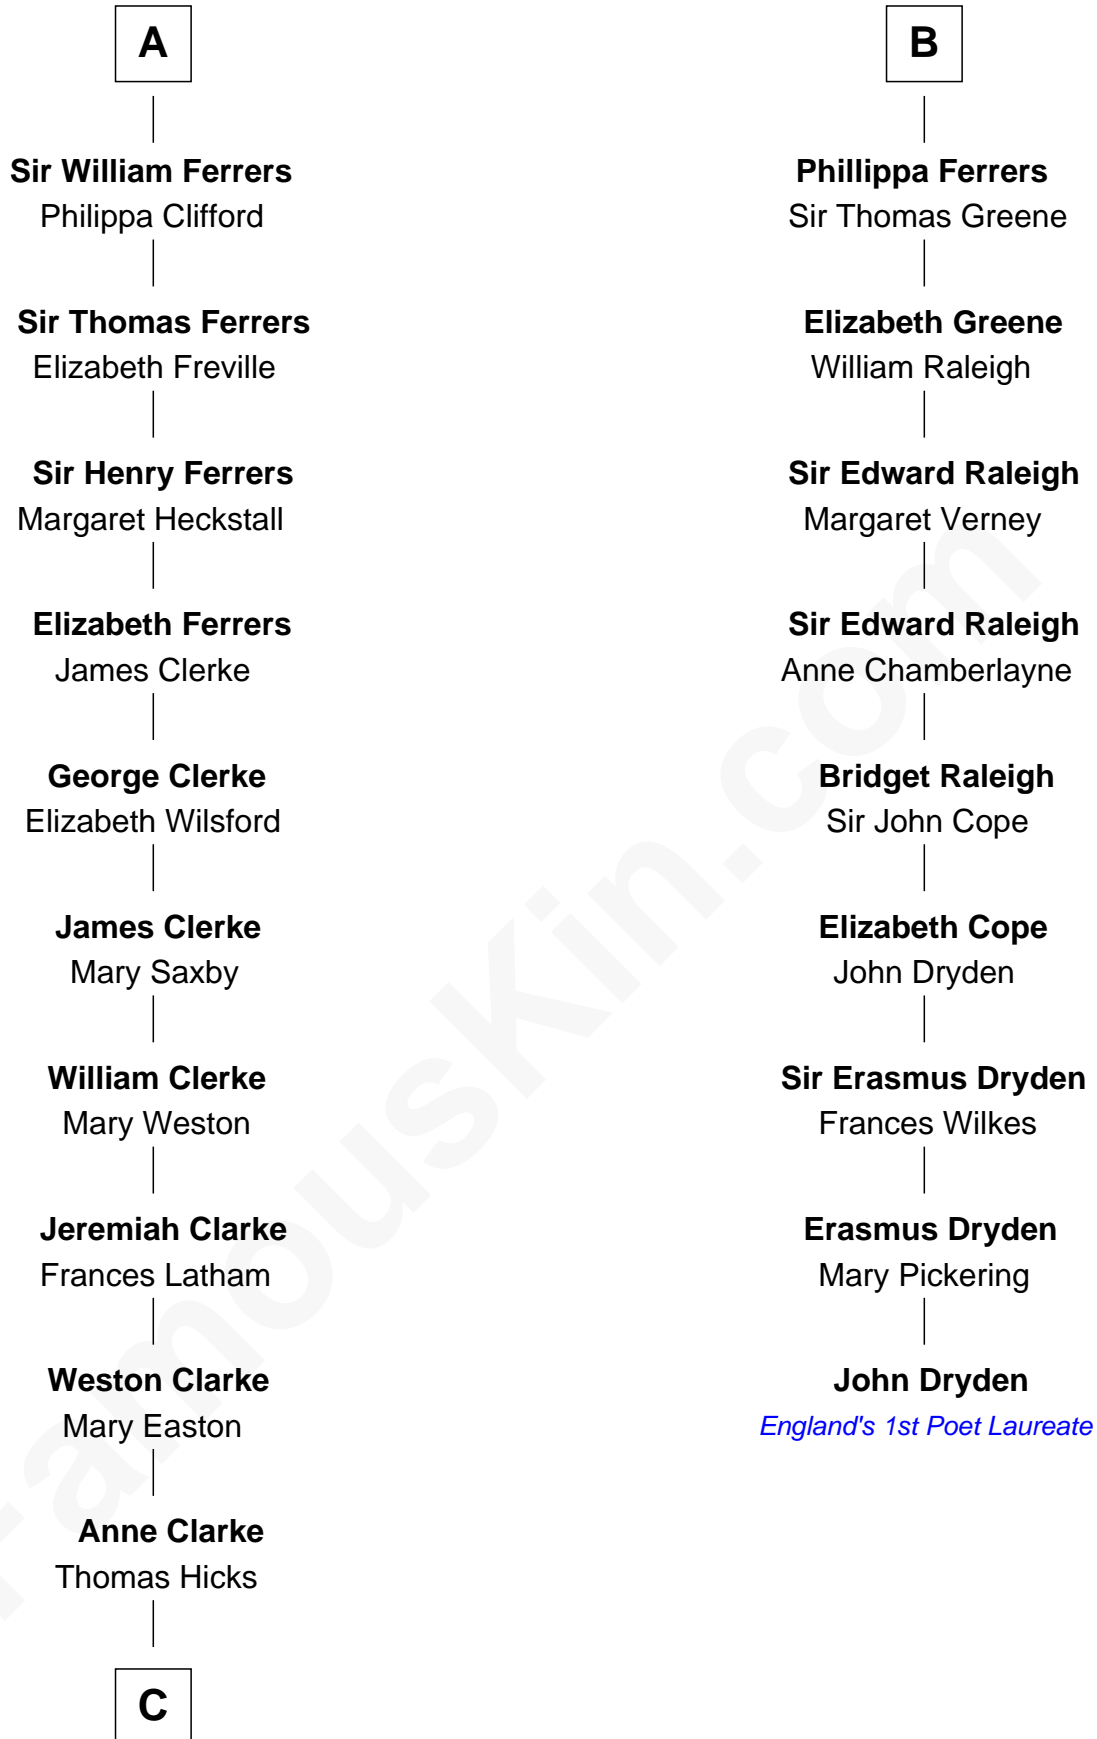

FamousKin.com Relationship Chart of

Hetty Green

"The Witch of Wall Street"

15th cousin 6 times removed of

John Dryden

England's First Poet Laureate

Roger de Lacy
Maud de Clere

C

Thomas Hicks

Judith Akin

Sarah Hicks

Gideon Howland

Gideon Howland

Mehitable Howland

Abby Slocum Howland

Edward Mott Robinson