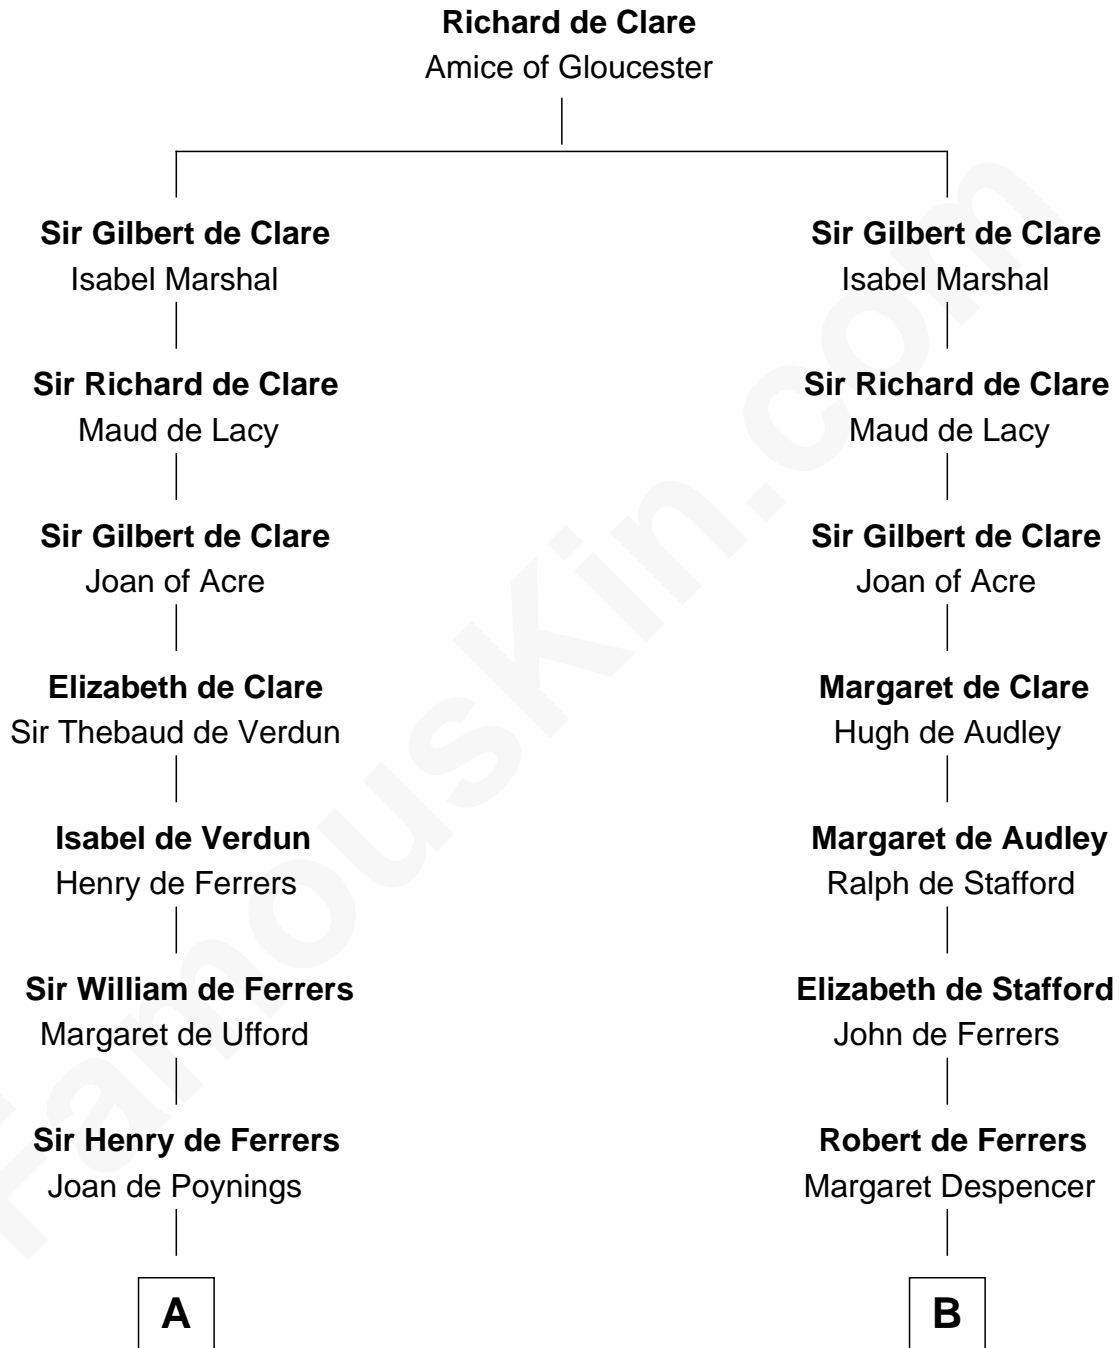

FamousKin.com

Relationship Chart of

Hetty Green

"The Witch of Wall Street"

15th cousin 6 times removed of

John Dryden

England's First Poet Laureate