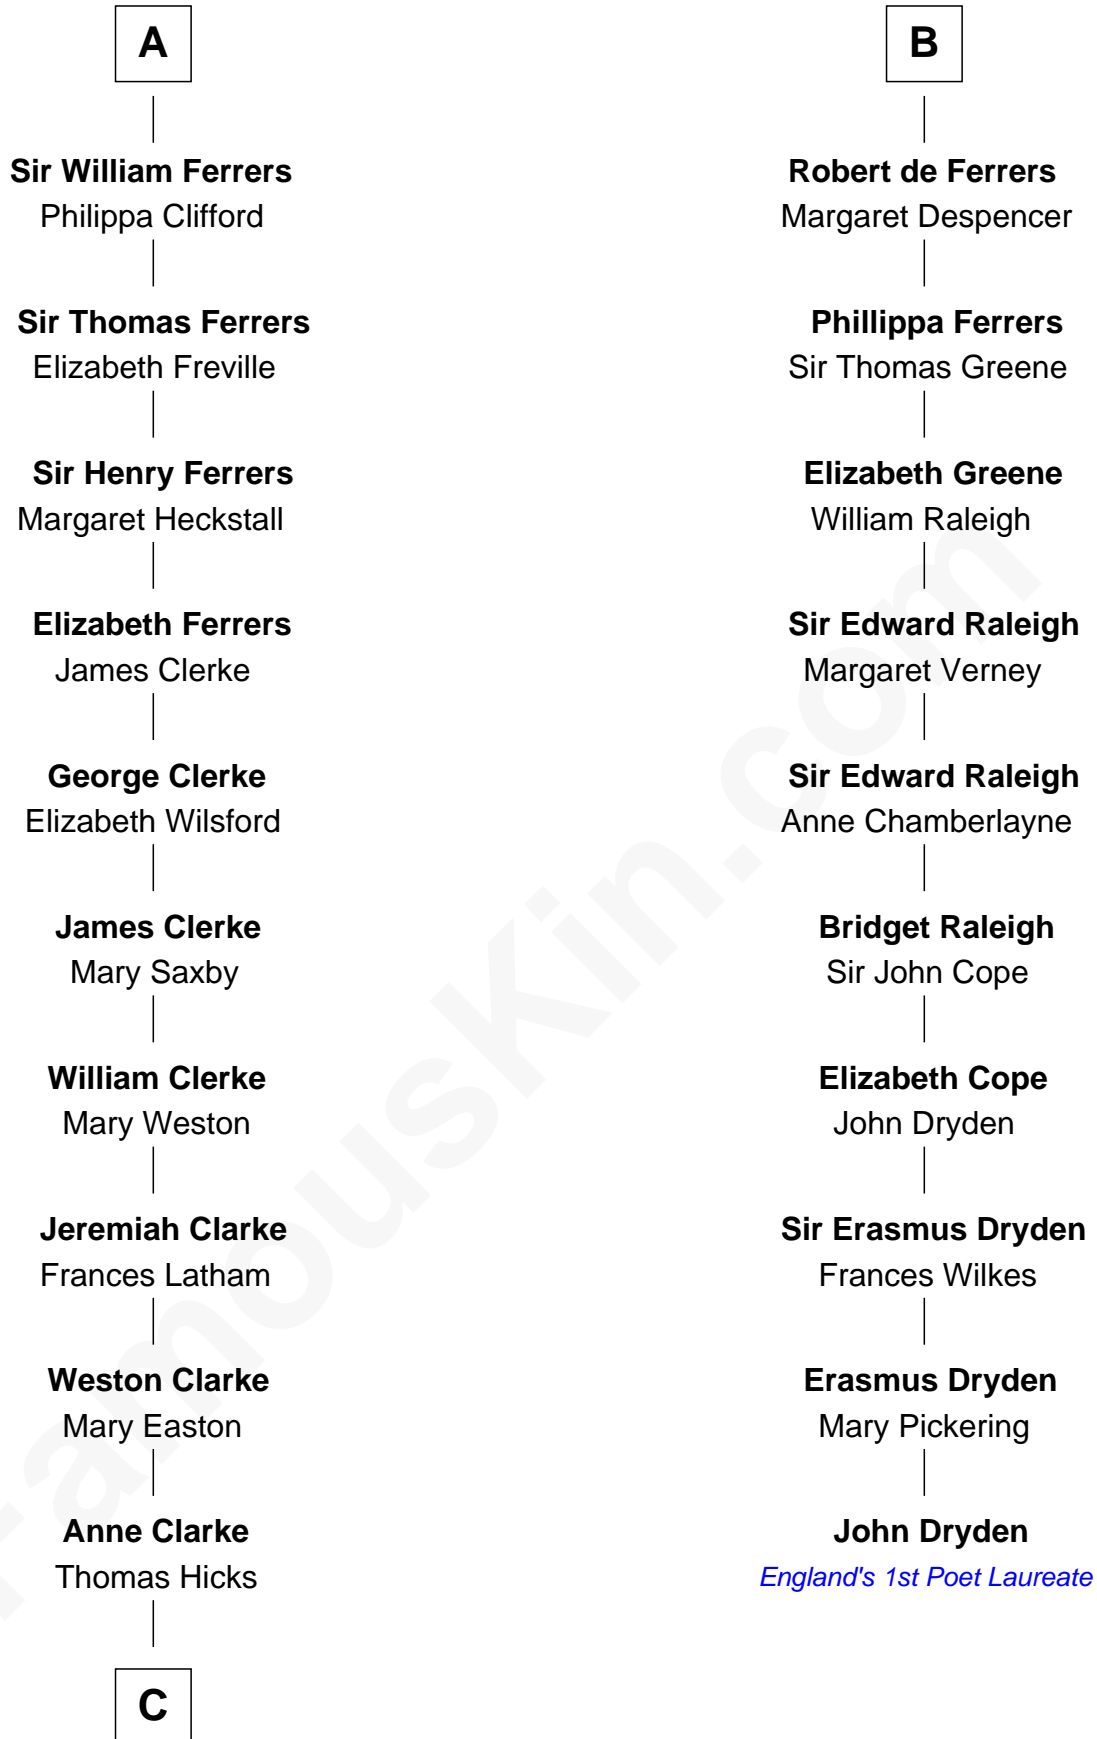

FamousKin.com

Relationship Chart of

Hetty Green

"The Witch of Wall Street"

16th cousin 5 times removed of

John Dryden

England's First Poet Laureate

C

Thomas Hicks

Judith Akin

Sarah Hicks

Gideon Howland

Gideon Howland

Mehitable Howland

Abby Slocum Howland

Edward Mott Robinson