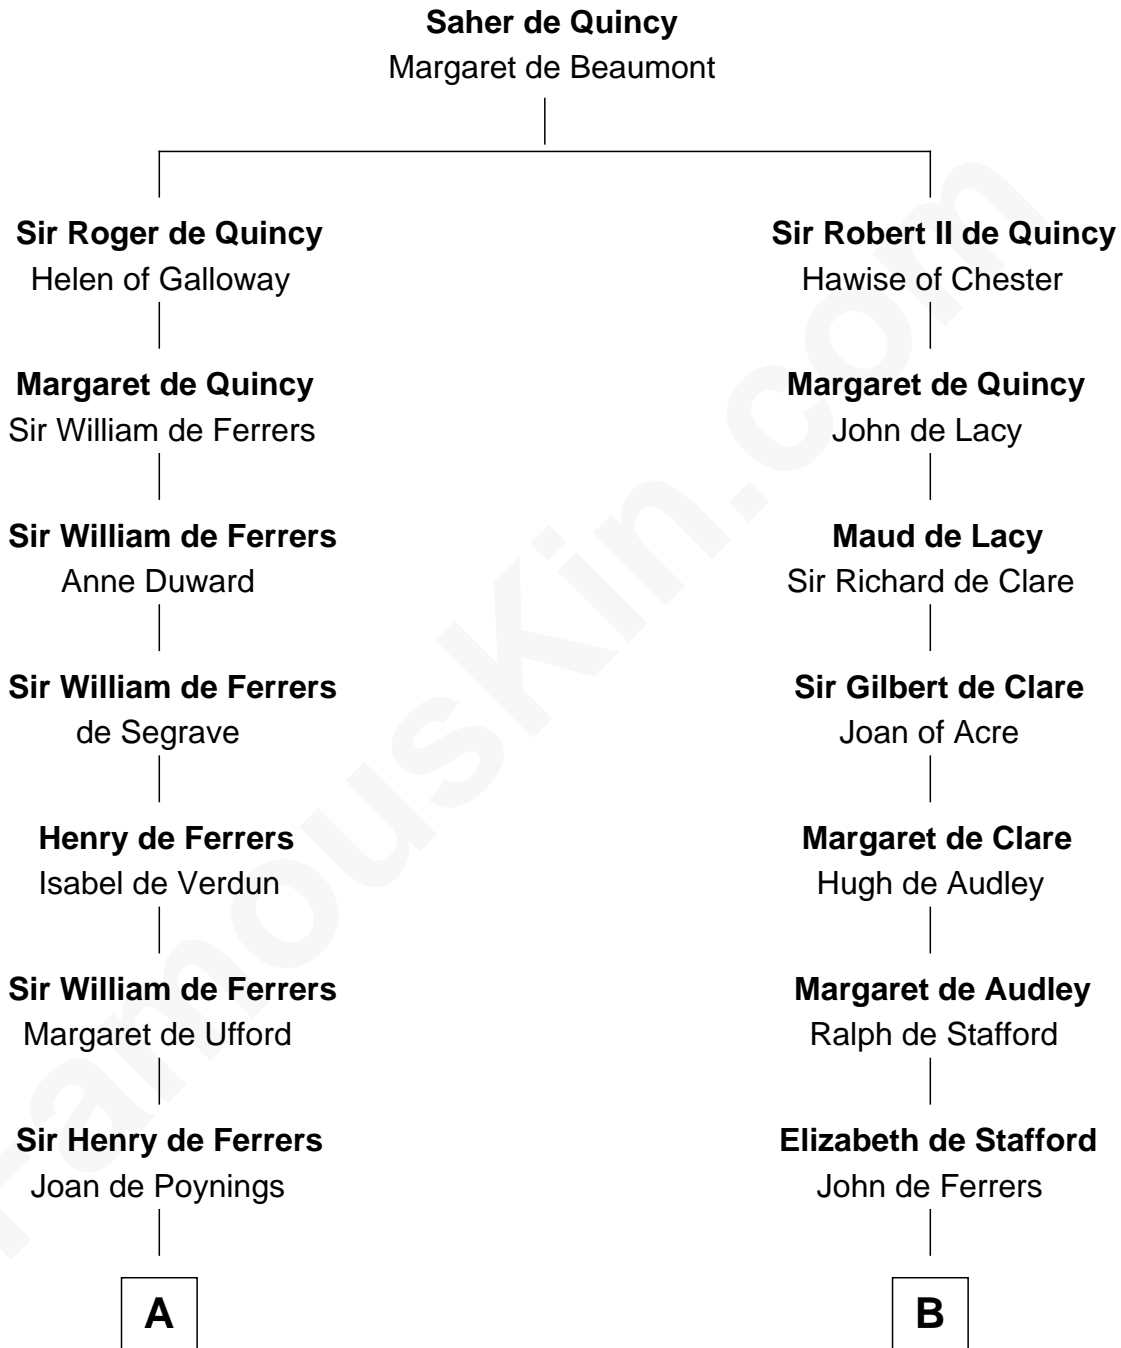

FamousKin.com

Relationship Chart of

Hetty Green

"The Witch of Wall Street"

16th cousin 5 times removed of

John Dryden

England's First Poet Laureate

C

Thomas Hicks

Judith Akin

Sarah Hicks

Gideon Howland

Gideon Howland

Mehitable Howland

Abby Slocum Howland

Edward Mott Robinson

Hetty Green

"The Witch of Wall Street"

FamousKin.com