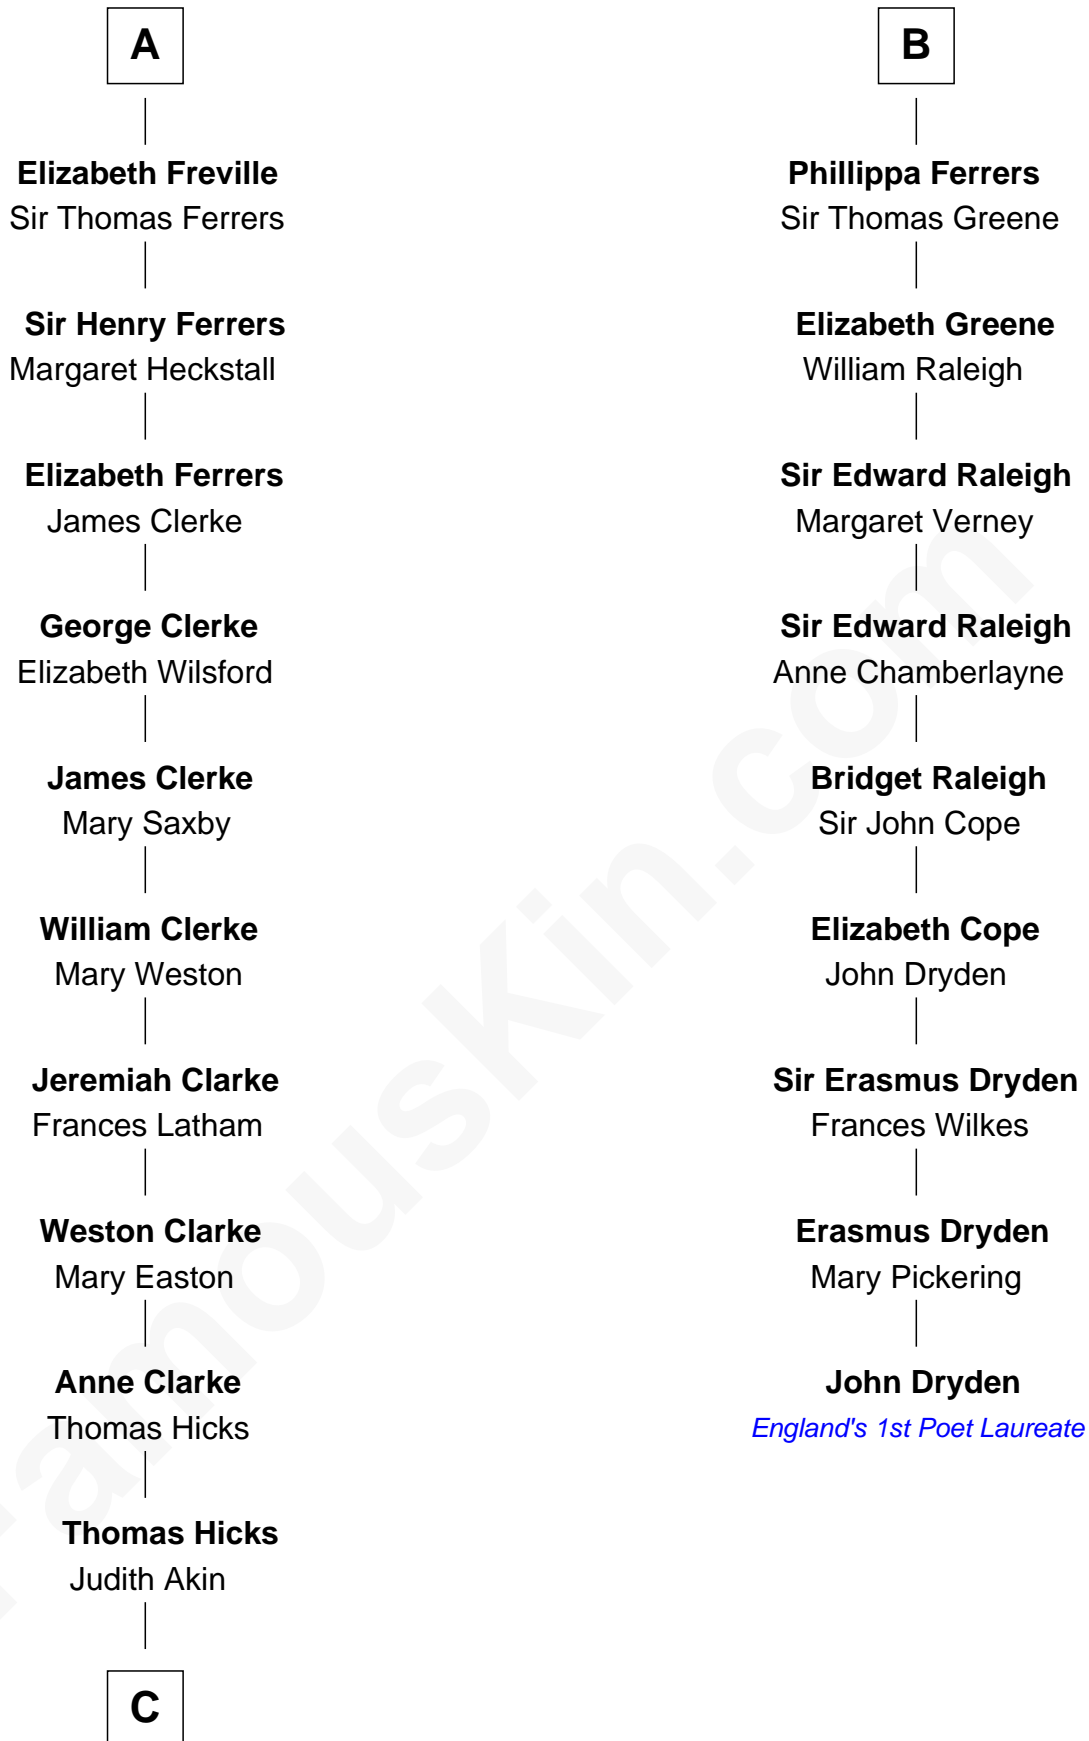

# FamousKin.com Relationship Chart of

**Hetty Green**

*"The Witch of Wall Street"*

15th cousin 5 times removed of

**John Dryden**

*England's First Poet Laureate*

**Sir William Longespee**

Ela of Salisbury

**C**

—  
**Sarah Hicks**

Gideon Howland

—  
**Gideon Howland**

Mehitable Howland

—  
**Abby Slocum Howland**

Edward Mott Robinson

—  
**Hetty Green**

*"The Witch of Wall Street"*

FamousKin.com