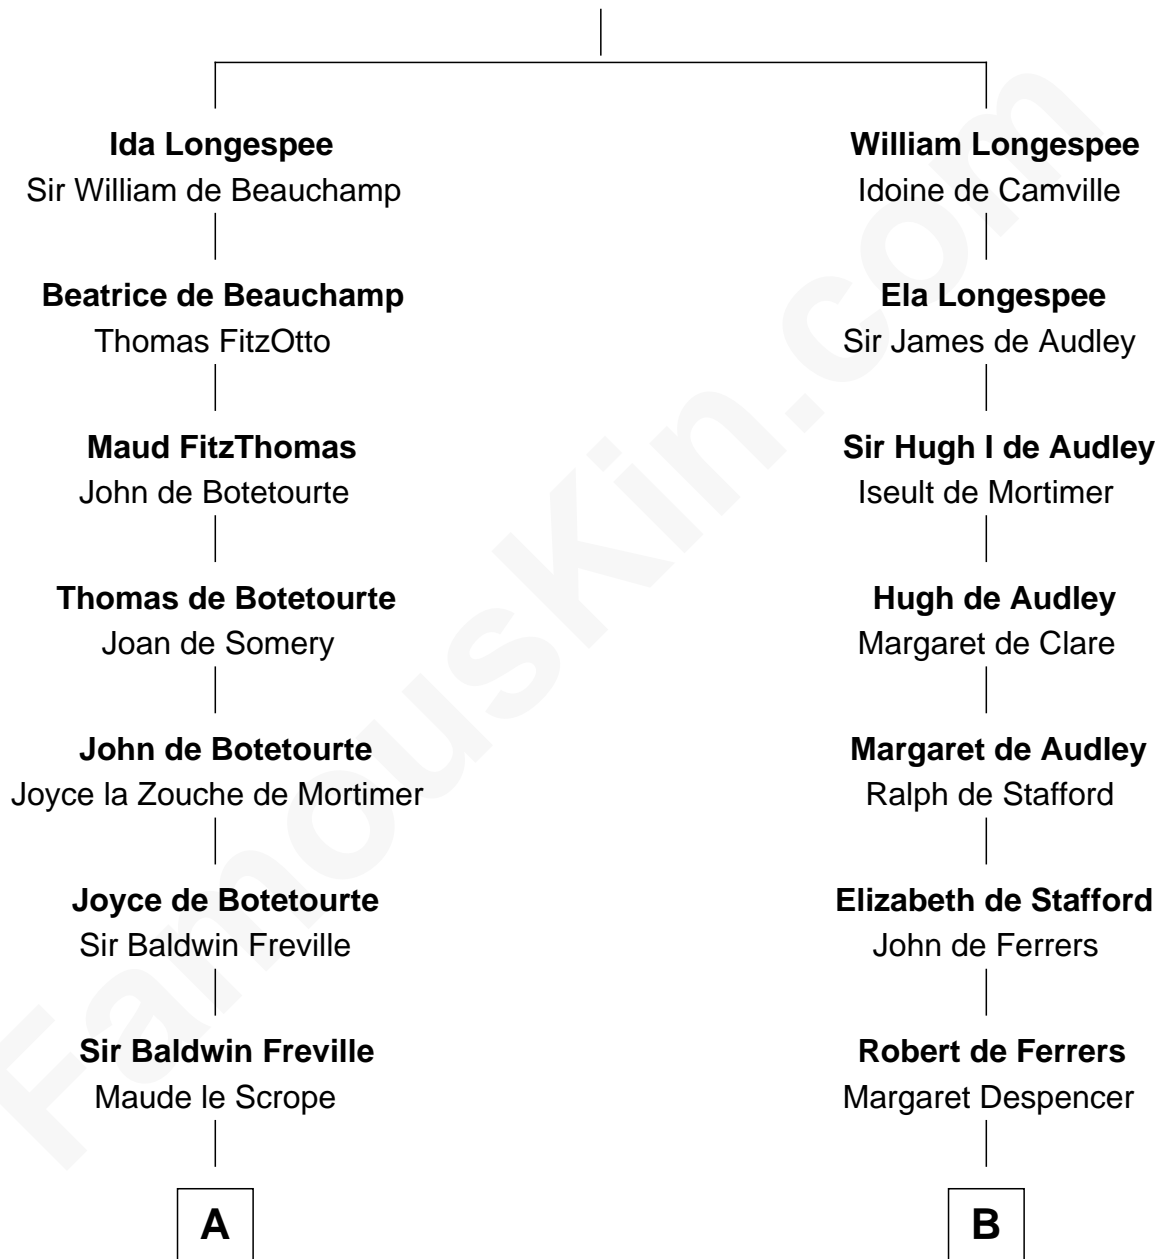

# FamousKin.com Relationship Chart of

**Hetty Green**

*"The Witch of Wall Street"*

15th cousin 5 times removed of

**John Dryden**

*England's First Poet Laureate*

**Sir William Longespee**

Ela of Salisbury

**C**

—  
**Sarah Hicks**

Gideon Howland

—  
**Gideon Howland**

Mehitable Howland

—  
**Abby Slocum Howland**

Edward Mott Robinson

—  
**Hetty Green**

*"The Witch of Wall Street"*

FamousKin.com