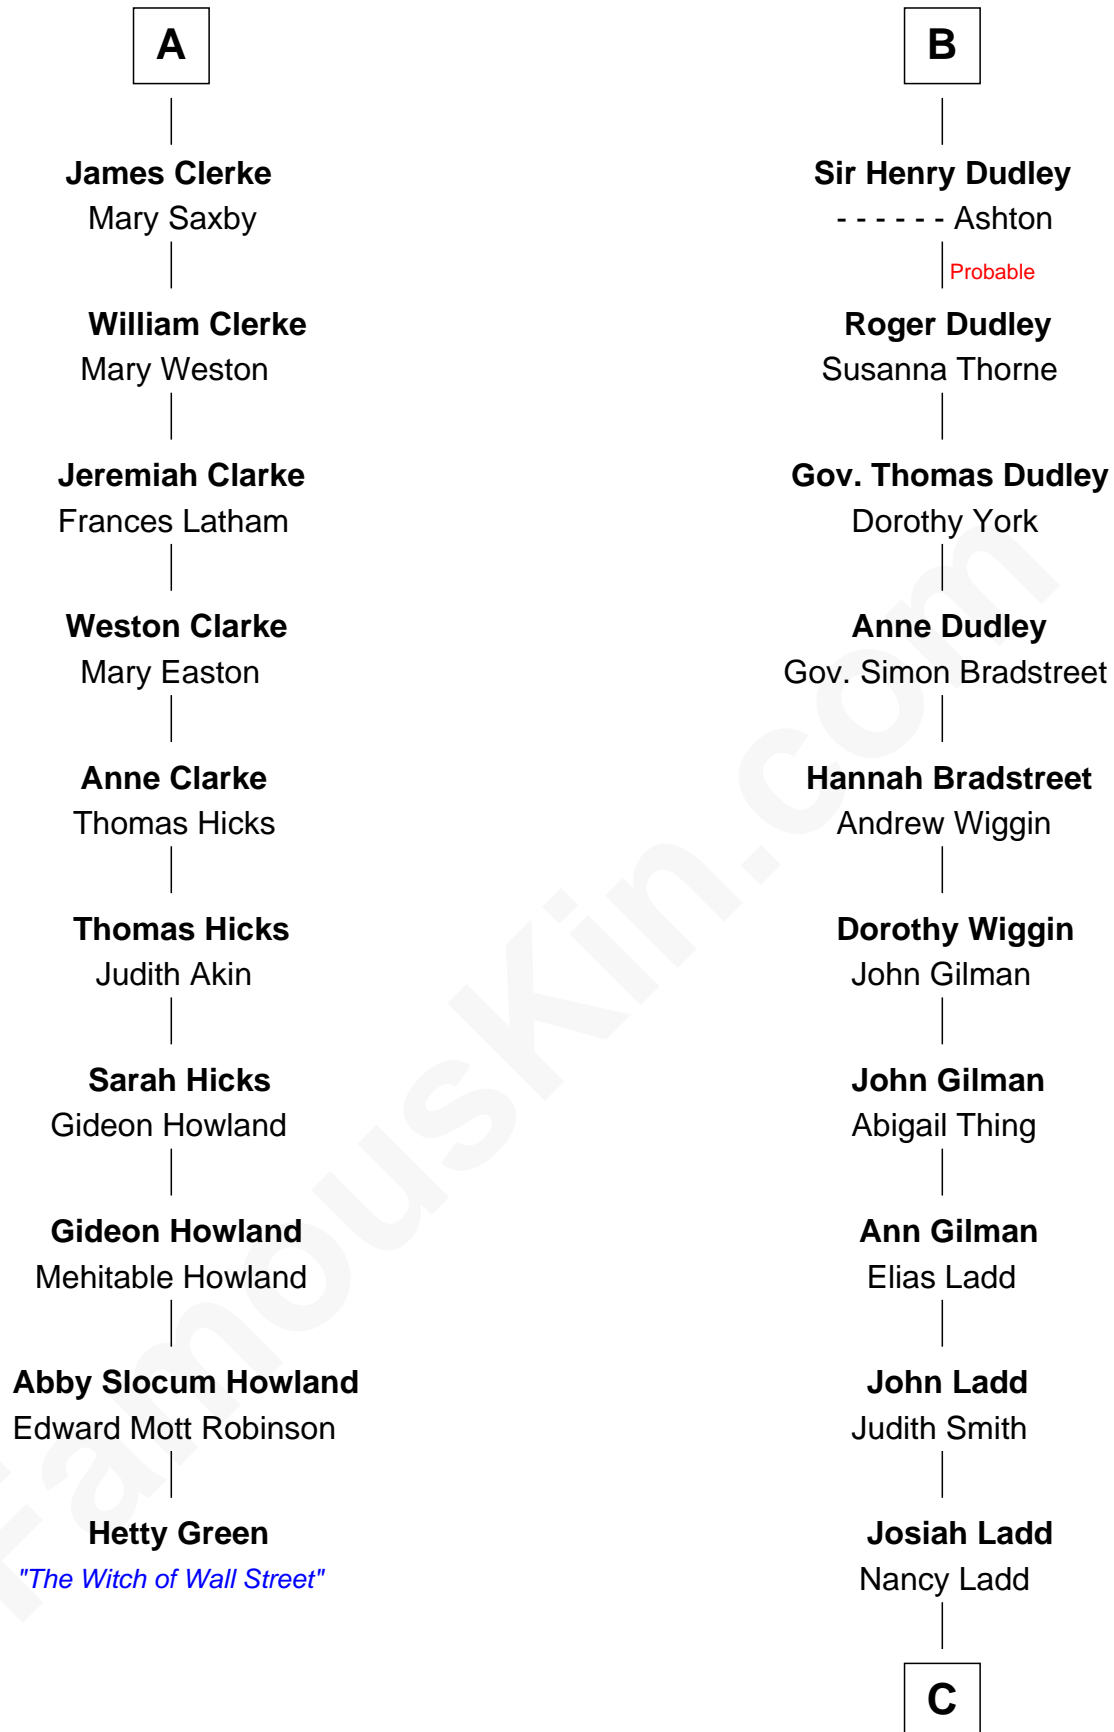

FamousKin.com Relationship Chart of

Hetty Green

"The Witch of Wall Street"

16th cousin 4 times removed of

Alan Ladd

Movie Actor

Sir William de Ros
Margery de Badlesmere

C