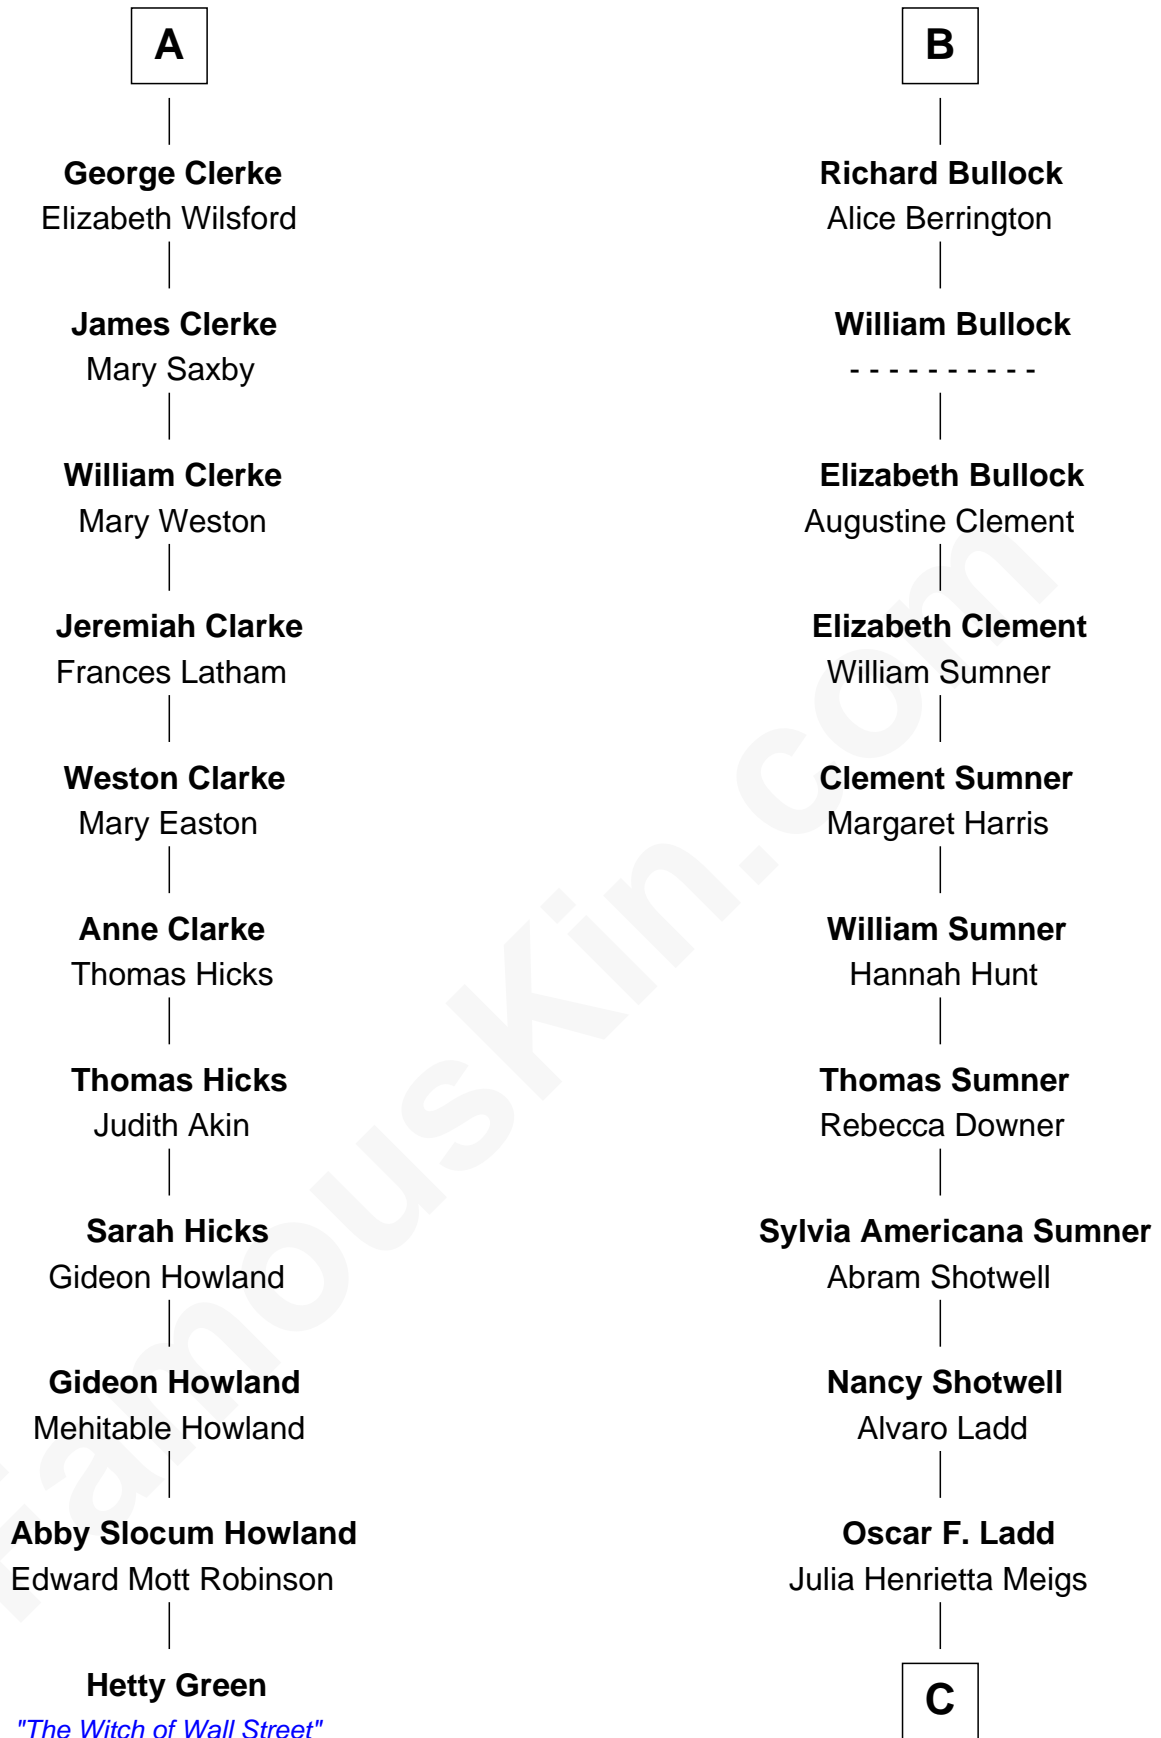

FamousKin.com Relationship Chart of

Hetty Green

"The Witch of Wall Street"

17th cousin 1 time removed of

Alan Ladd

Movie Actor

Bartholomew de Badlesmere

Margaret de Clare

Margery de Badlesmere

Sir William de Ros

Maud de Roos

John de Welles

Margery de Welles

Stephen le Scrope

Maude le Scrope

Sir Baldwin Freville

John de Vere

Aubrey de Vere

Alice FitzWalter

Sir Richard de Vere

Alice Sergeaux

Sir John de Vere

Elizabeth Howard

Joan de Vere

Sir William Norreys

Margaret Norreys

Gilbert Bullock

Thomas Bullock

Alice Kingsmill

B

C

Alan Harwood Ladd