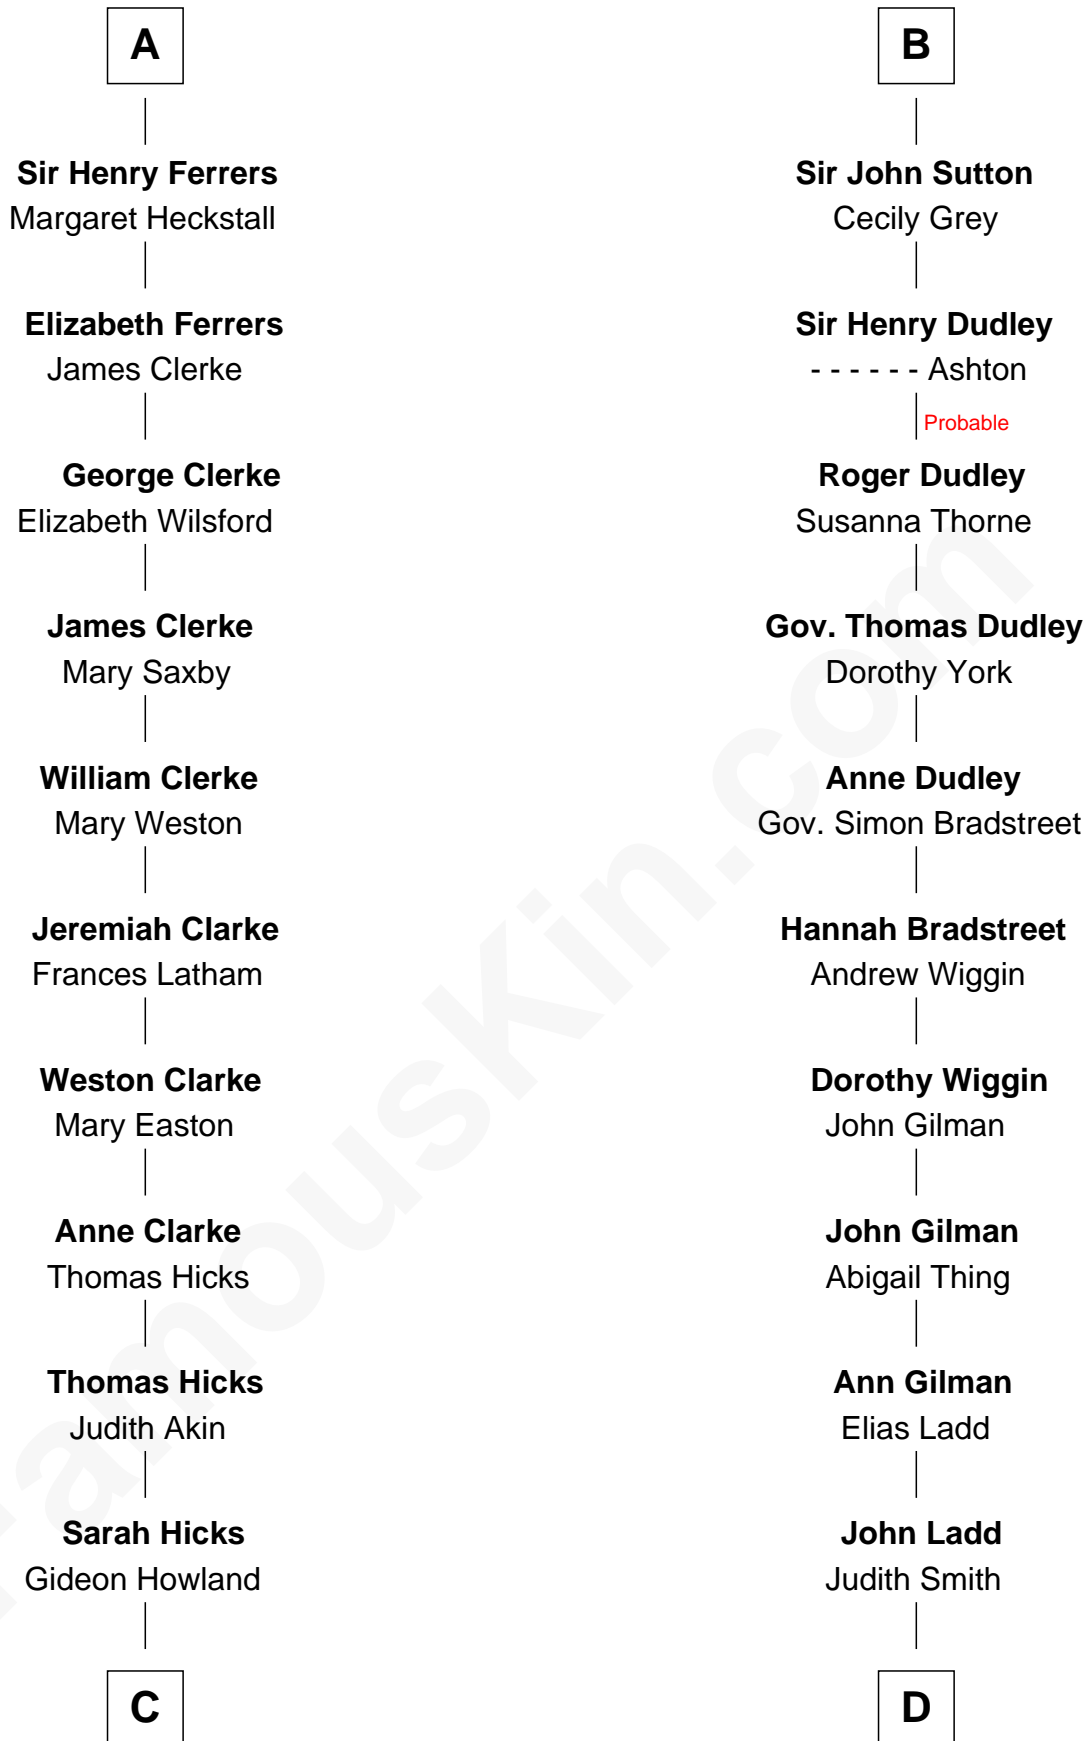

FamousKin.com Relationship Chart of

Hetty Green

"The Witch of Wall Street"

19th cousin 2 times removed of

Alan Ladd

Movie Actor

C

Gideon Howland
Mehitable Howland

Abby Slocum Howland
Edward Mott Robinson

Hetty Green
"The Witch of Wall Street"

D

Josiah Ladd
Nancy Ladd

Alvaro Ladd
Nancy Shotwell

Oscar F. Ladd
Julia Henrietta Meigs

Alan Harwood Ladd
Selina Raleigh

Alan Ladd
Movie Actor