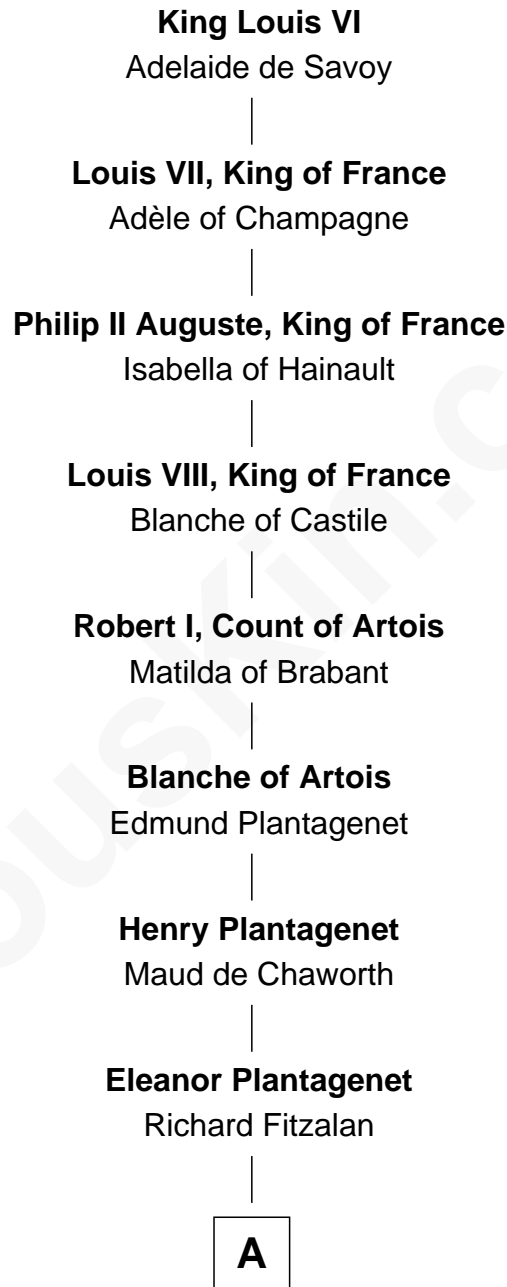

FamousKin.com Relationship Chart of

Hetty Green

"The Witch of Wall Street"

23rd Great-granddaughter of

King Louis VI

King of France

A

Sir Richard Fitzalan

Elizabeth de Bohun

Elizabeth Fitzalan

Sir Robert Goushill

Elizabeth Goushill

Sir Robert Wingfield

Elizabeth Wingfield

Sir William Brandon

Eleanor Brandon