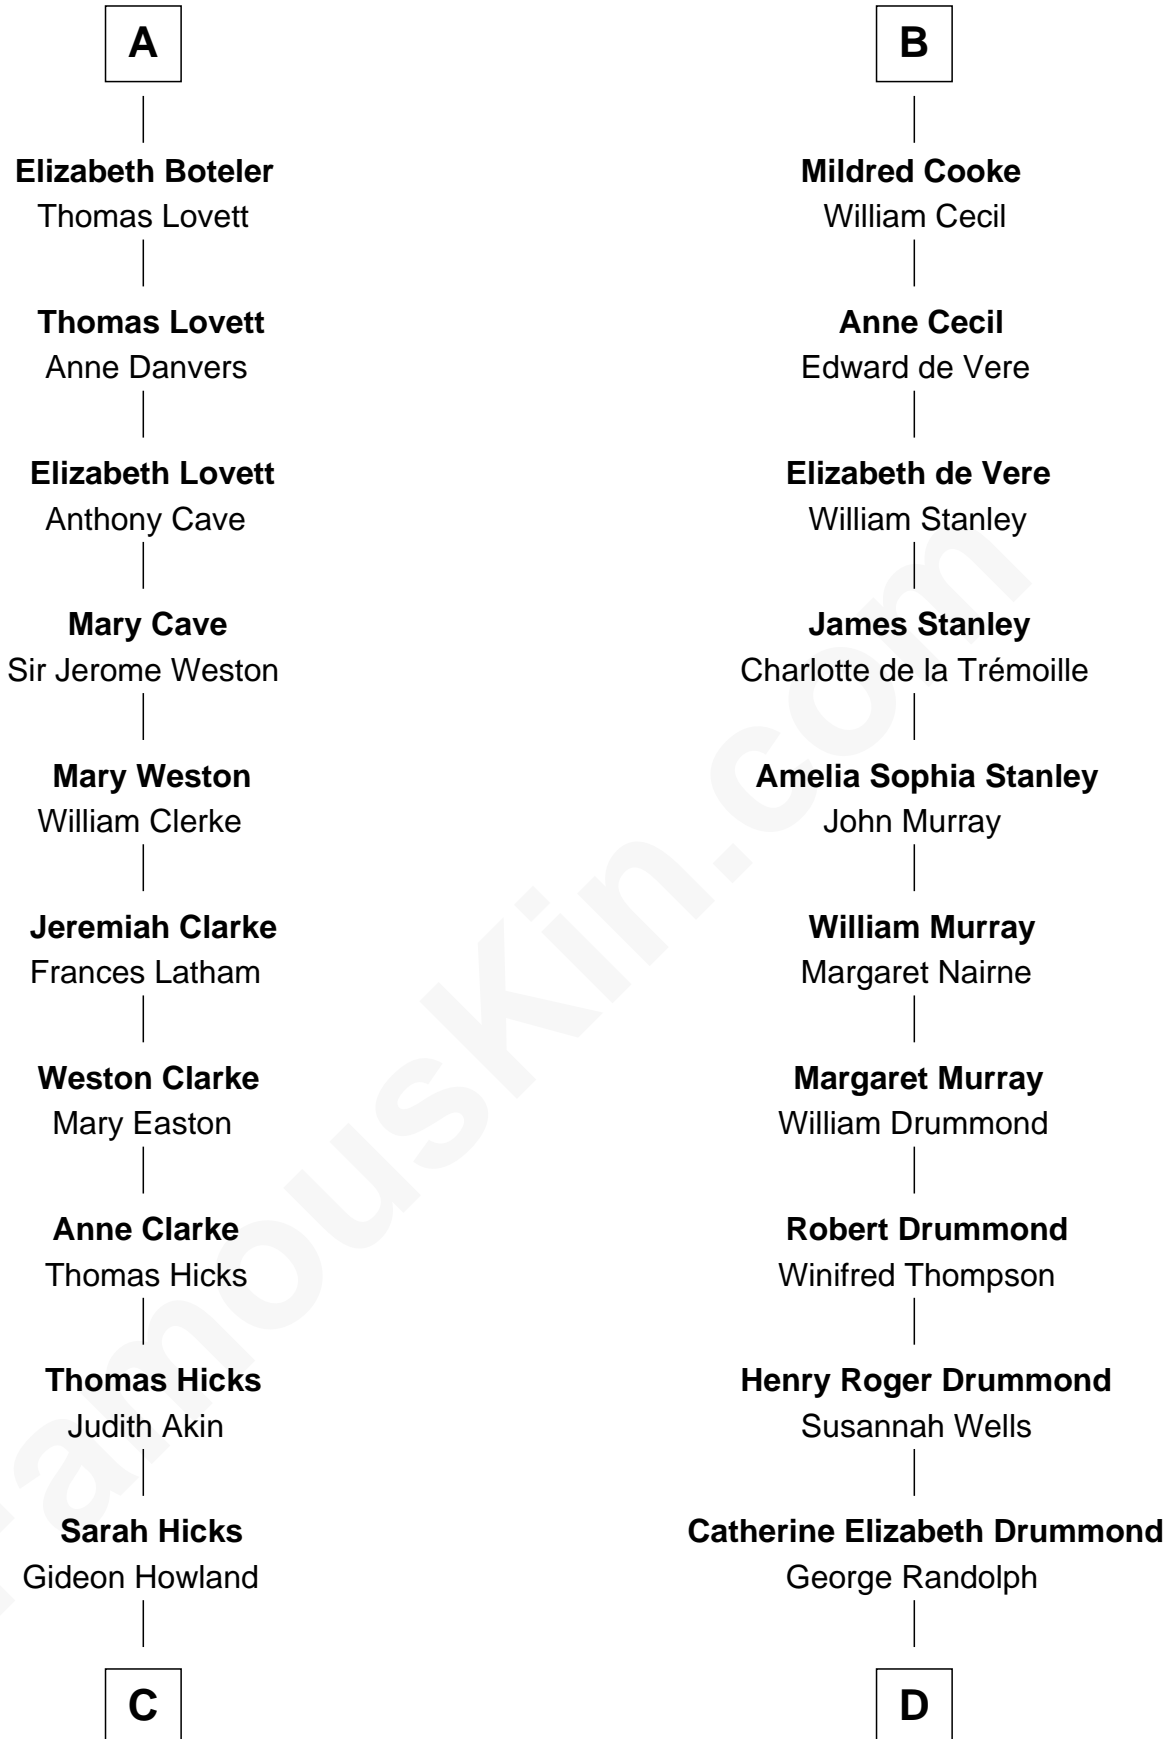

# FamousKin.com Relationship Chart of

**Hetty Green**

*"The Witch of Wall Street"*

19th cousin 2 times removed of

**Hugh Grant**

*Movie Actor*

**Ida de Odingsells**

*with husband*  
*Sir Roger de Herdeburgh*

**Eleanor le Strange**  
Sir Reynold de Grey

**Sir William FitzWilliam**  
Maude de Cromwell

**Ida Grey**  
John Cokayne

**Sir John FitzWilliam**  
Eleanor Greene

**Elizabeth Cokayne**  
Sir Philip le Boteler

**John FitzWilliam**  
Helen Villiers

**Philip Boteler**  
Isabel Willoughby

**Sir William FitzWilliam**  
Anne Hawes

**John Boteler**  
Constance Vere

**Anne FitzWilliam**  
Sir Anthony Cooke

**A**

**B**

**C**

**Gideon Howland**  
Mehitable Howland

**Abby Slocum Howland**  
Edward Mott Robinson

**Hetty Green**  
*"The Witch of Wall Street"*

**D**

**Cyril Randolph**  
Frances Selina Hervey

**Felton George Randolph**  
Emily Margaret Nepean