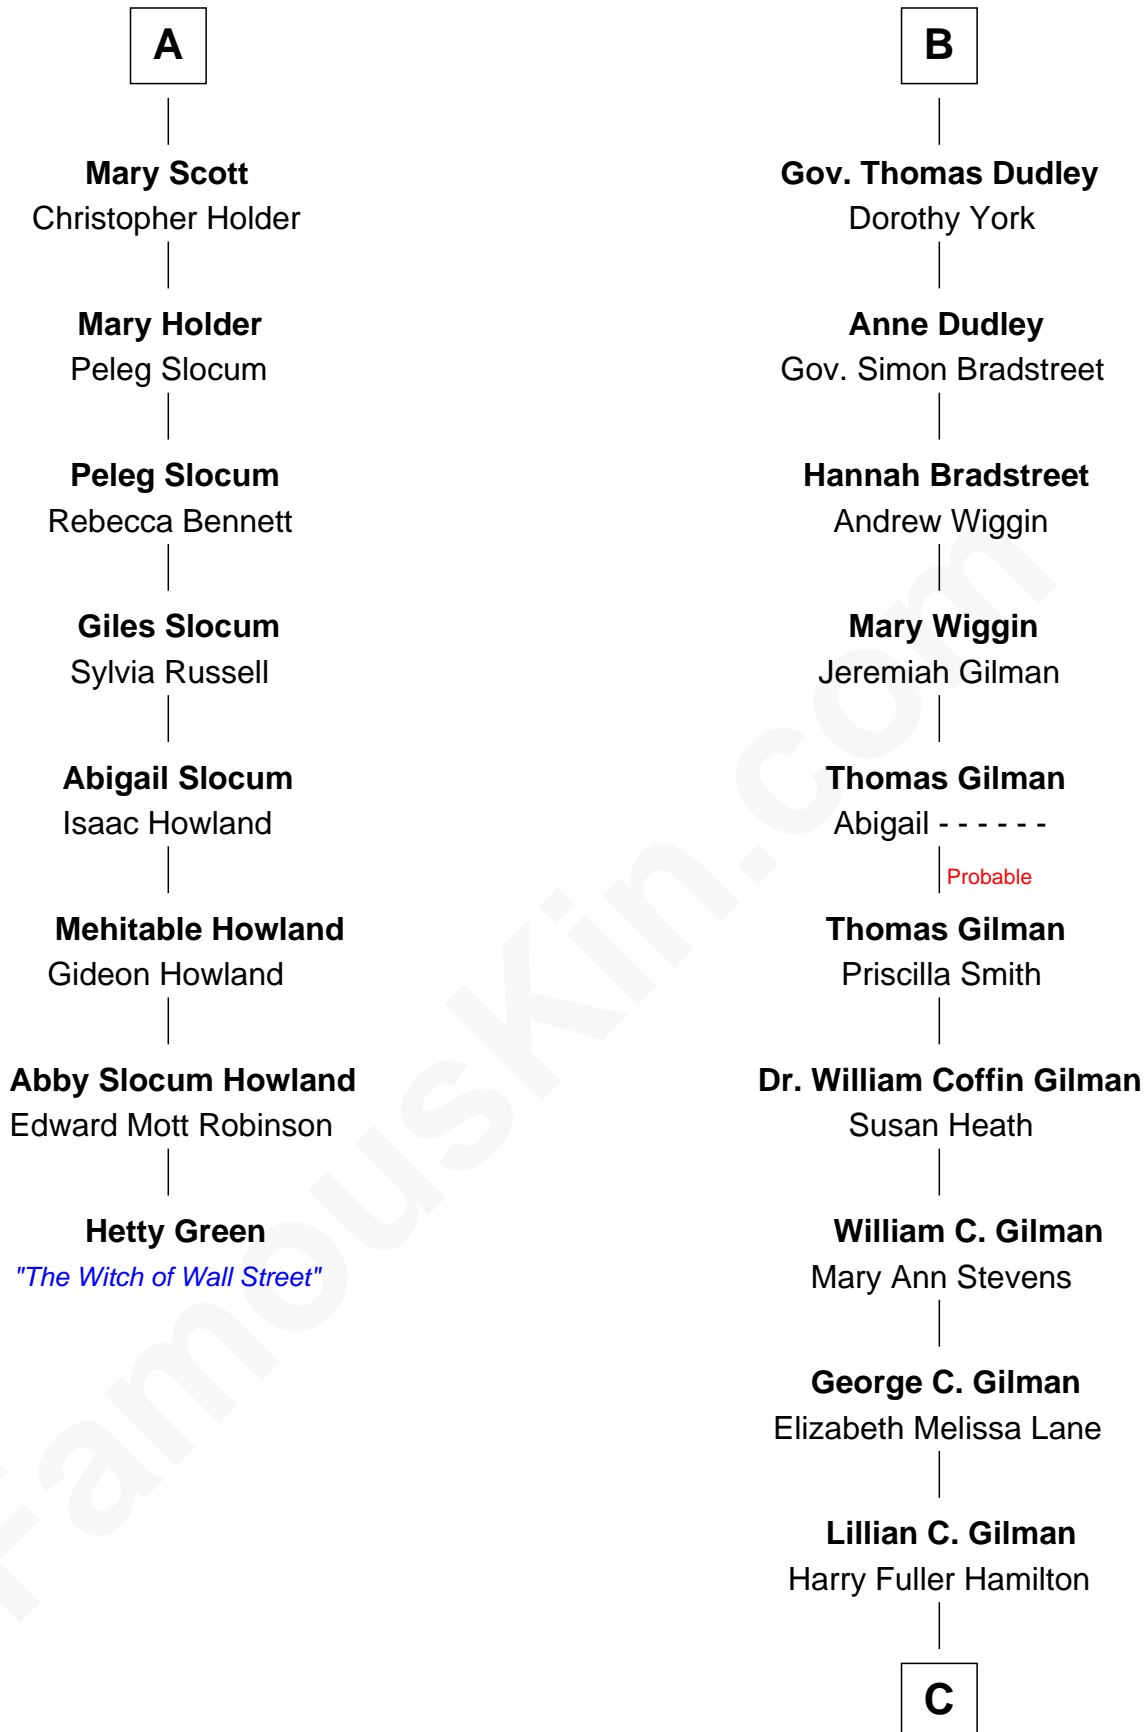

FamousKin.com

Relationship Chart of

Hetty Green

"The Witch of Wall Street"

14th cousin 4 times removed of

George Hamilton
TV and Movie Actor

Sir Walter Blount
Sancha de Ayala

Sir Thomas Blount
Margaret de Gresley

Constance Blount
Sir John Sutton

Sir Thomas Blount
Agnes Hawley

Sir John Sutton
Elizabeth Berkeley

Anne Blount
William Marbury

Sir Edmund Sutton
Joyce Tiptoft

Robert Marbury
Katherine Williamson

Sir Edward Sutton
Cecily Willoughby

William Marbury
Agnes Lenton

Sir John Sutton
Cecily Grey

Rev. Francis Marbury
Bridget Dryden

Sir Henry Dudley
----- Ashton

Catherine Marbury
Richard Scott

Roger Dudley
Susanna Thorne

A

B