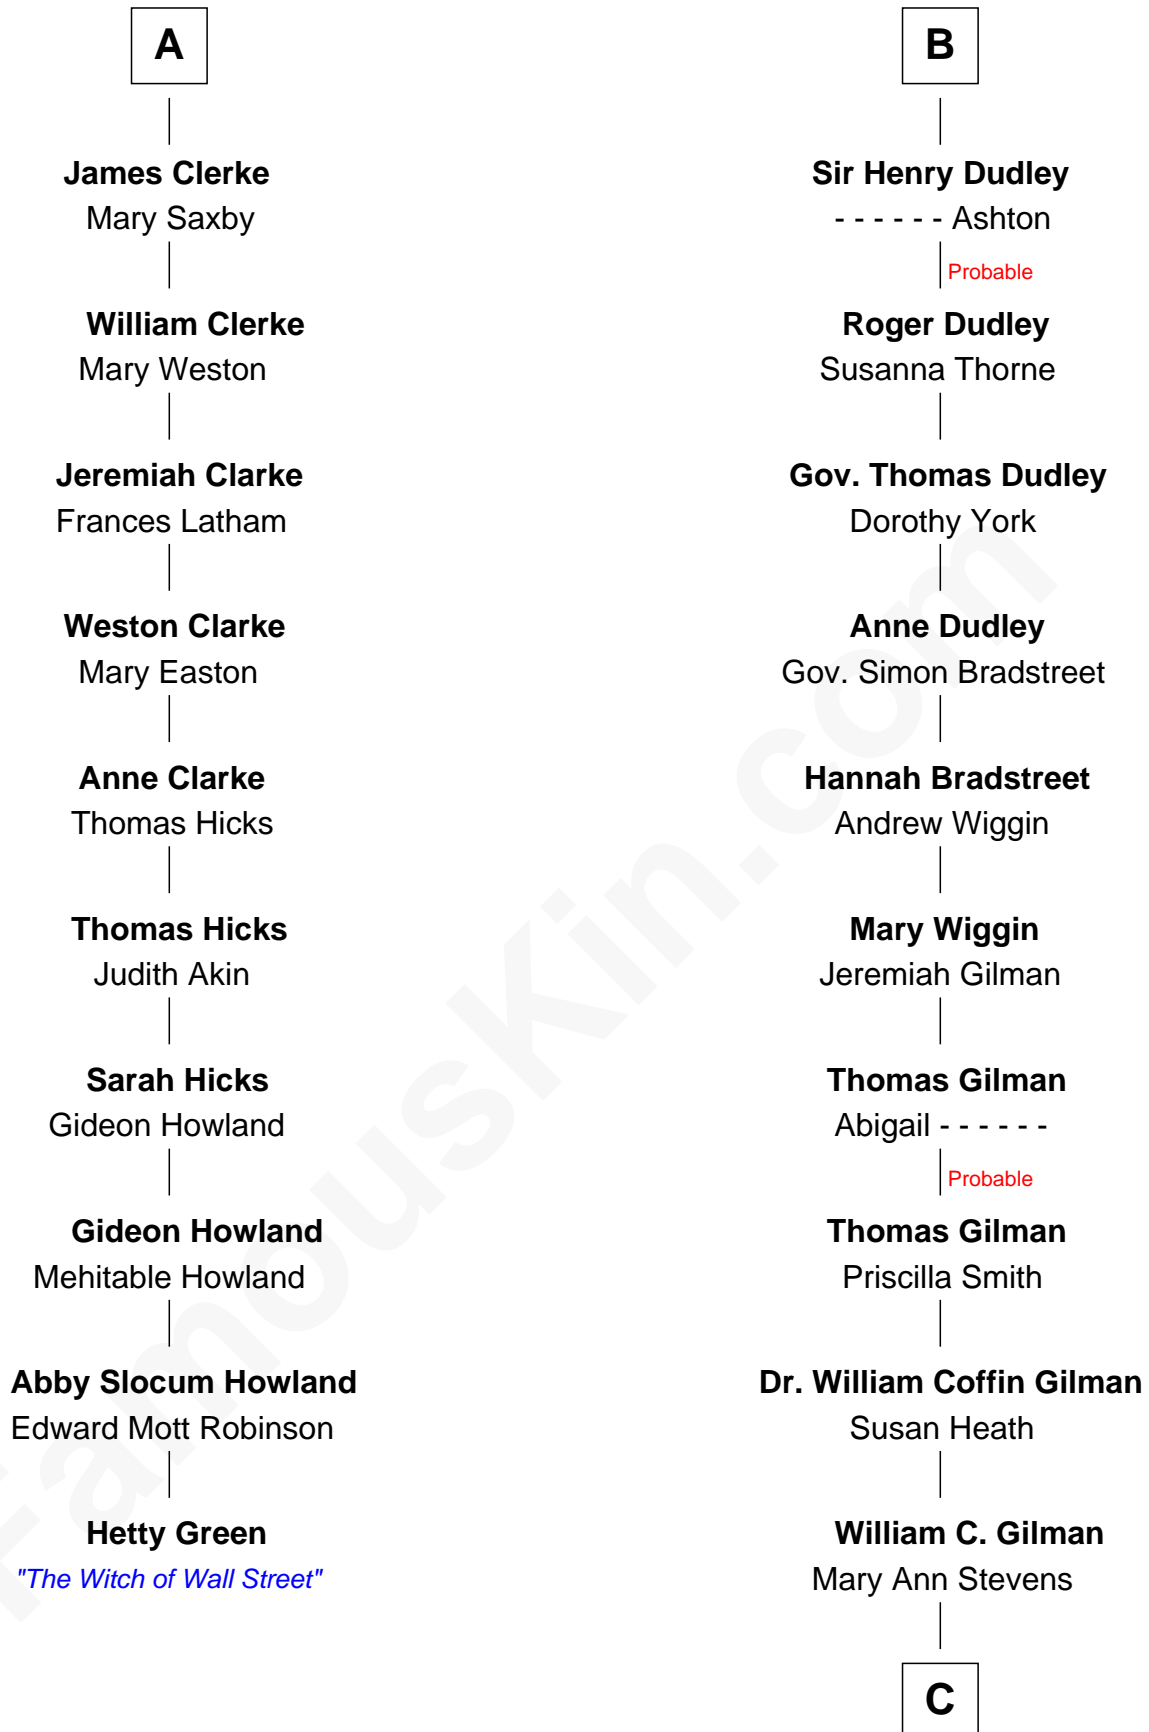

FamousKin.com

Relationship Chart of

Hetty Green

"The Witch of Wall Street"

16th cousin 4 times removed of

George Hamilton
TV and Movie Actor

Sir William de Ros
Margery de Badlesmere

C

George C. Gilman
Elizabeth Melissa Lane

Lillian C. Gilman
Harry Fuller Hamilton

George William Hamilton
Anne Lucille Stevens

George Hamilton
TV and Movie Actor