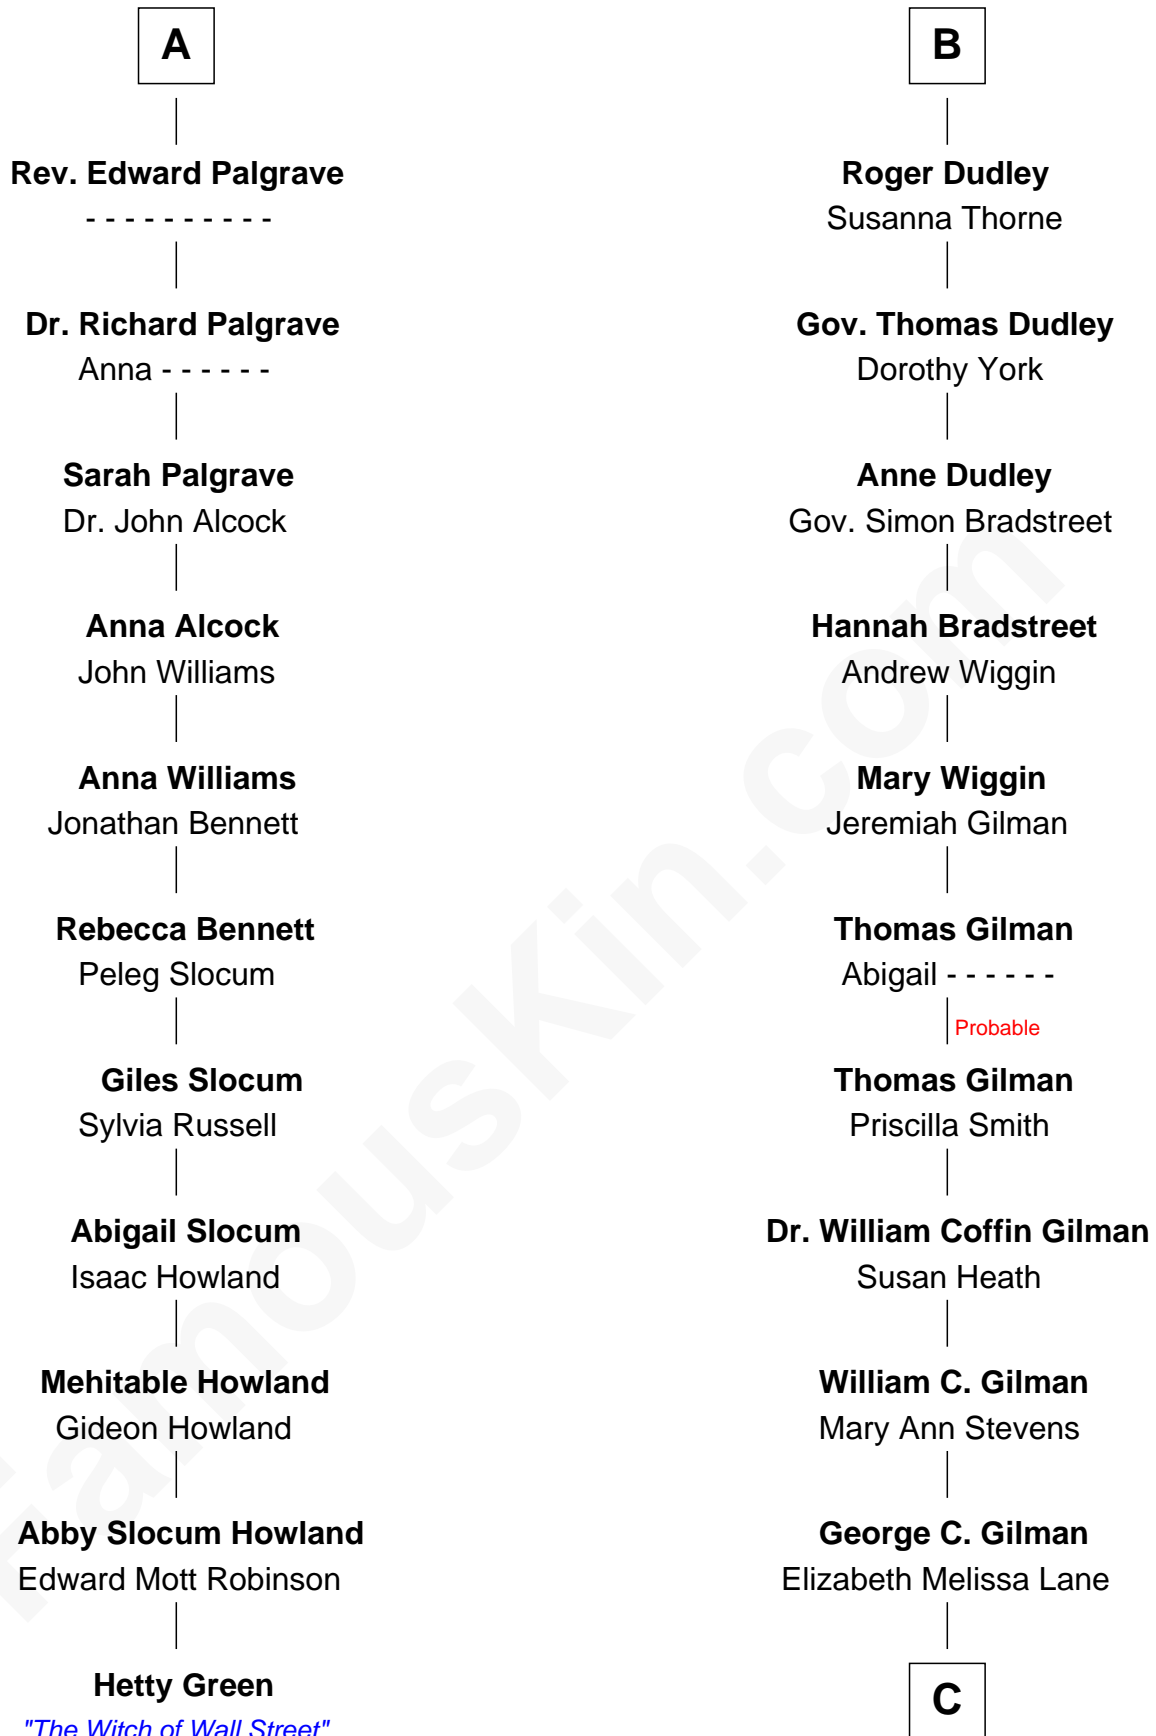

FamousKin.com

Relationship Chart of

Hetty Green

"The Witch of Wall Street"

17th cousin 2 times removed of

George Hamilton
TV and Movie Actor

Richard Fitzalan
Eleanor Plantagenet

C

Lillian C. Gilman

Harry Fuller Hamilton

George William Hamilton

Anne Lucille Stevens

George Hamilton

TV and Movie Actor

FamousKin.com