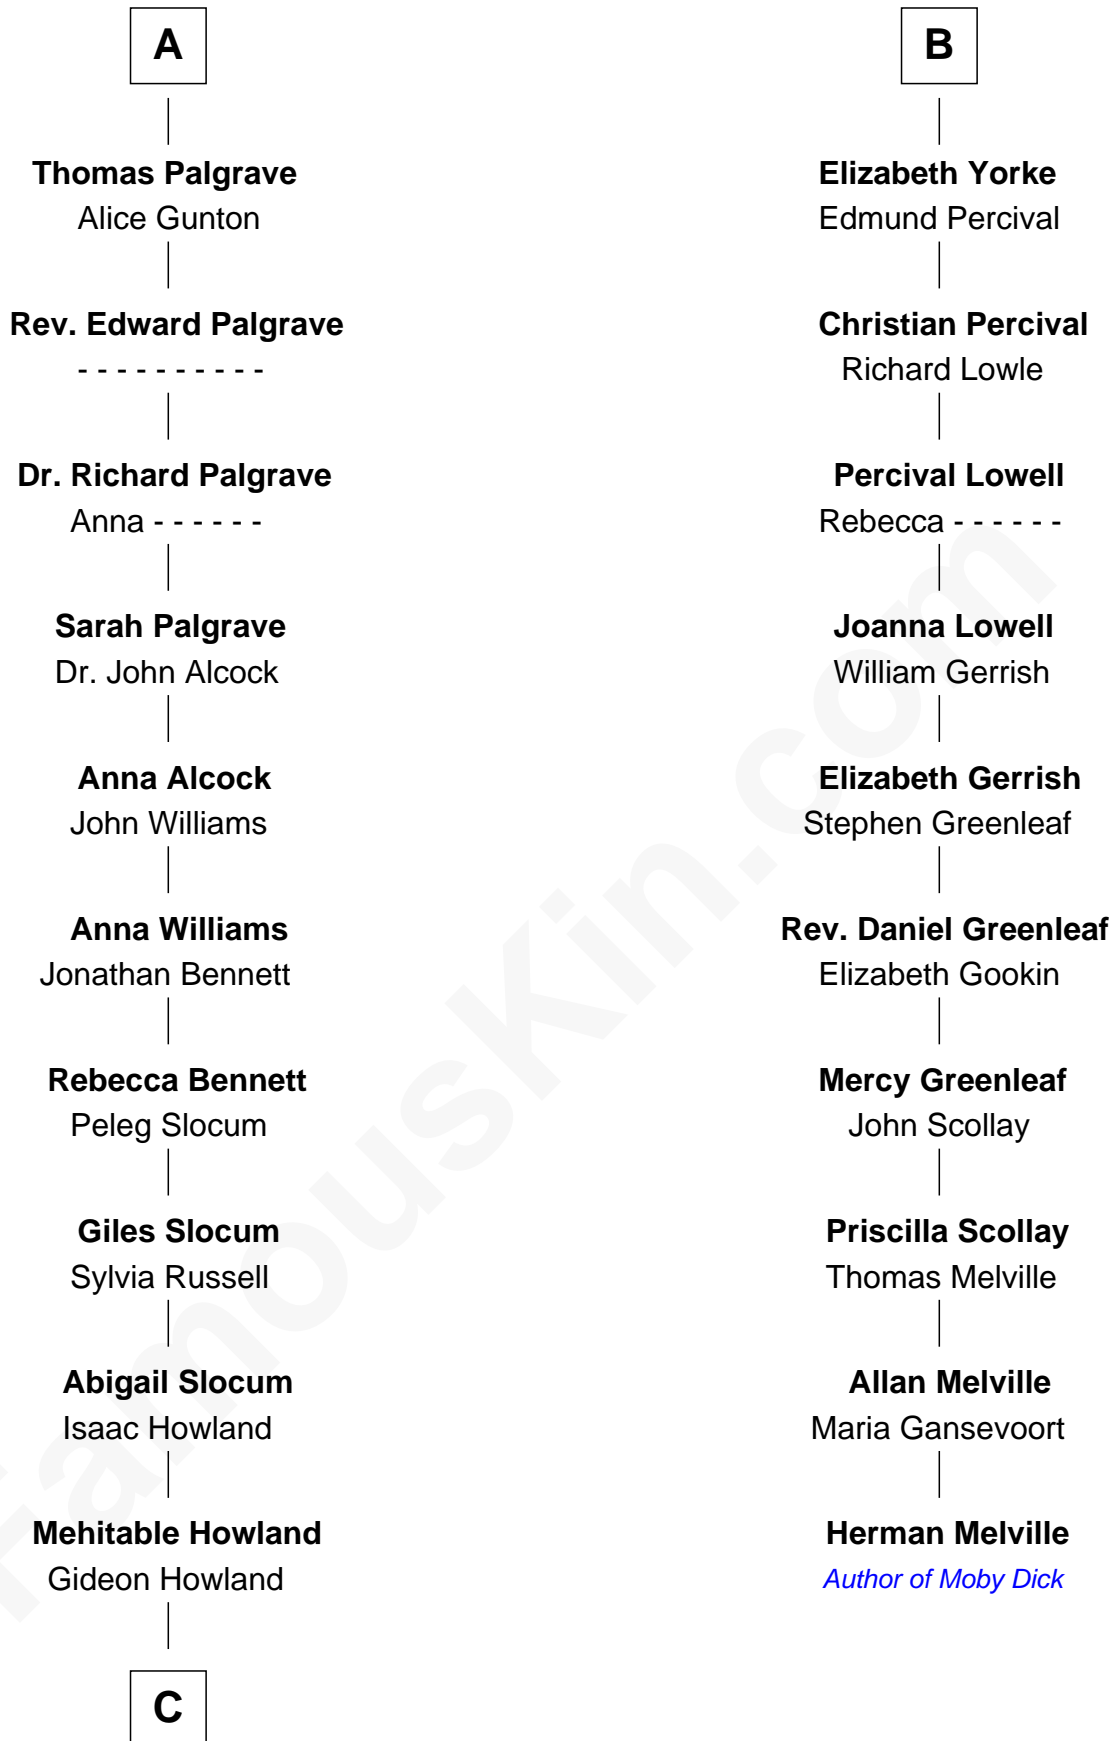

# FamousKin.com Relationship Chart of

**Hetty Green**

*"The Witch of Wall Street"*

16th cousin 2 times removed of

**Herman Melville**

*Author of Moby Dick*

**Humphrey de Bohun**

Elizabeth Plantagenet

**Sir William de Bohun**  
Elizabeth de Badlesmere

**Elizabeth de Bohun**  
Sir Richard Fitzalan

**Elizabeth Fitzalan**  
Sir Robert Goushill

**Elizabeth Goushill**  
Sir Robert Wingfield

**Elizabeth Wingfield**  
Sir William Brandon

**Eleanor Brandon**  
John Glemham

**Anne Glemham**  
Henry Palgrave

**A**

**Margaret de Bohun**  
Sir Hugh de Courtnay

**Elizabeth de Courtnay**  
Sir Andrew Luttrell

**Sir Hugh Luttrell**  
Catherine de Beaumont

**Sir John Luttrell**  
Margaret Touchet

**Sir James Luttrell**  
Elizabeth Courtnay

**Sir Hugh Luttrell**  
Margaret Hill

**Eleanor Luttrell**  
Roger Yorke

**B**

**C**

Abby Slocum Howland

Edward Mott Robinson