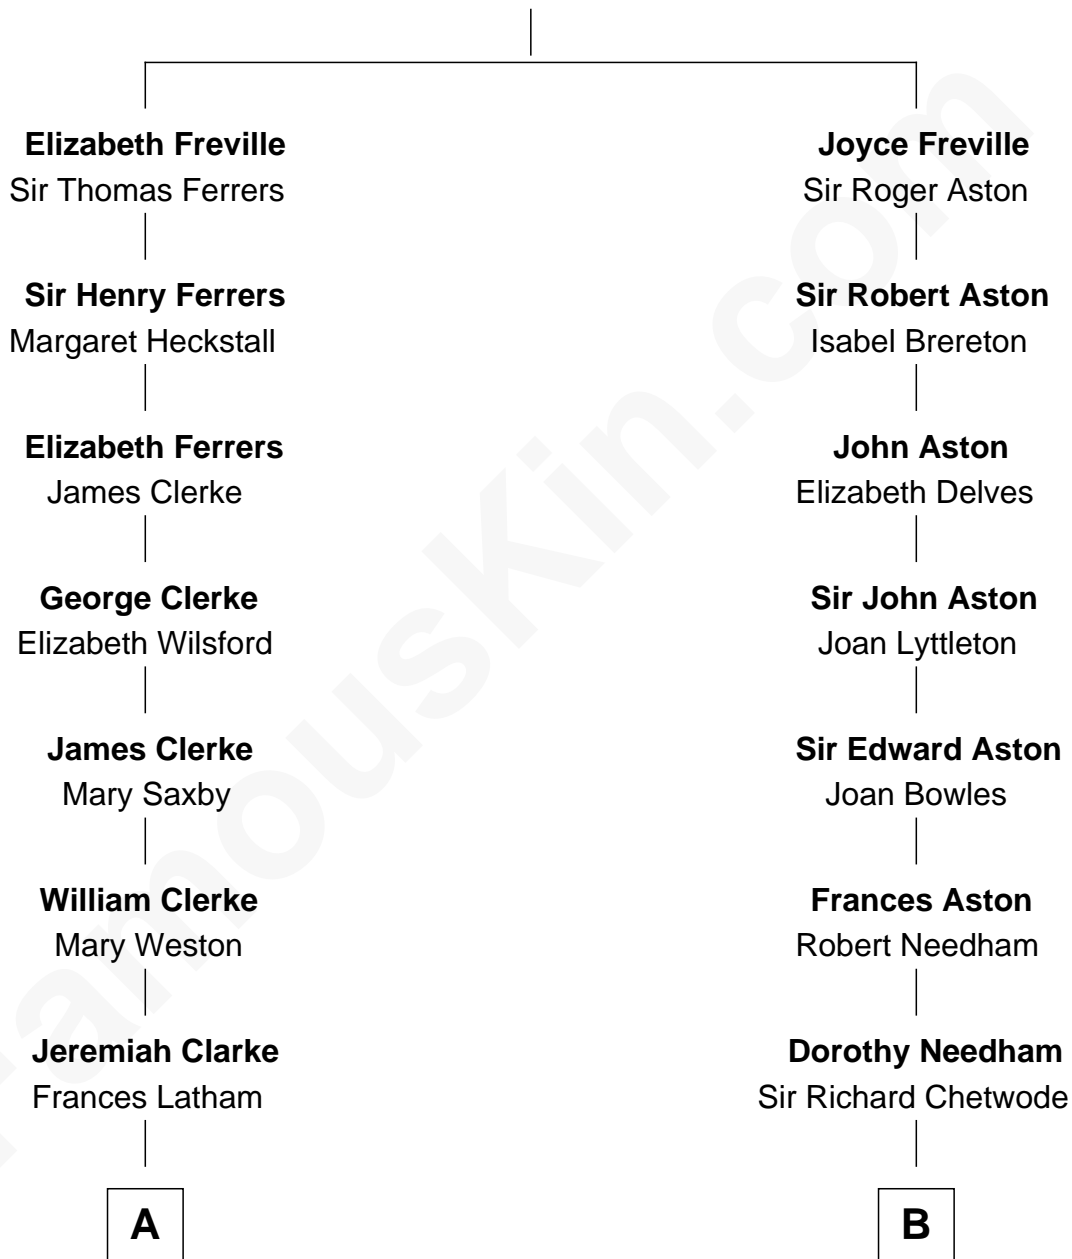

FamousKin.com Relationship Chart of

Hetty Green

"The Witch of Wall Street"

13th cousin 4 times removed of

Dick Clark

Radio and TV Host

Sir Baldwin Freville

Maude le Scrope

Dick Clark photo by [Alan Light](#) (CC BY 2.0)