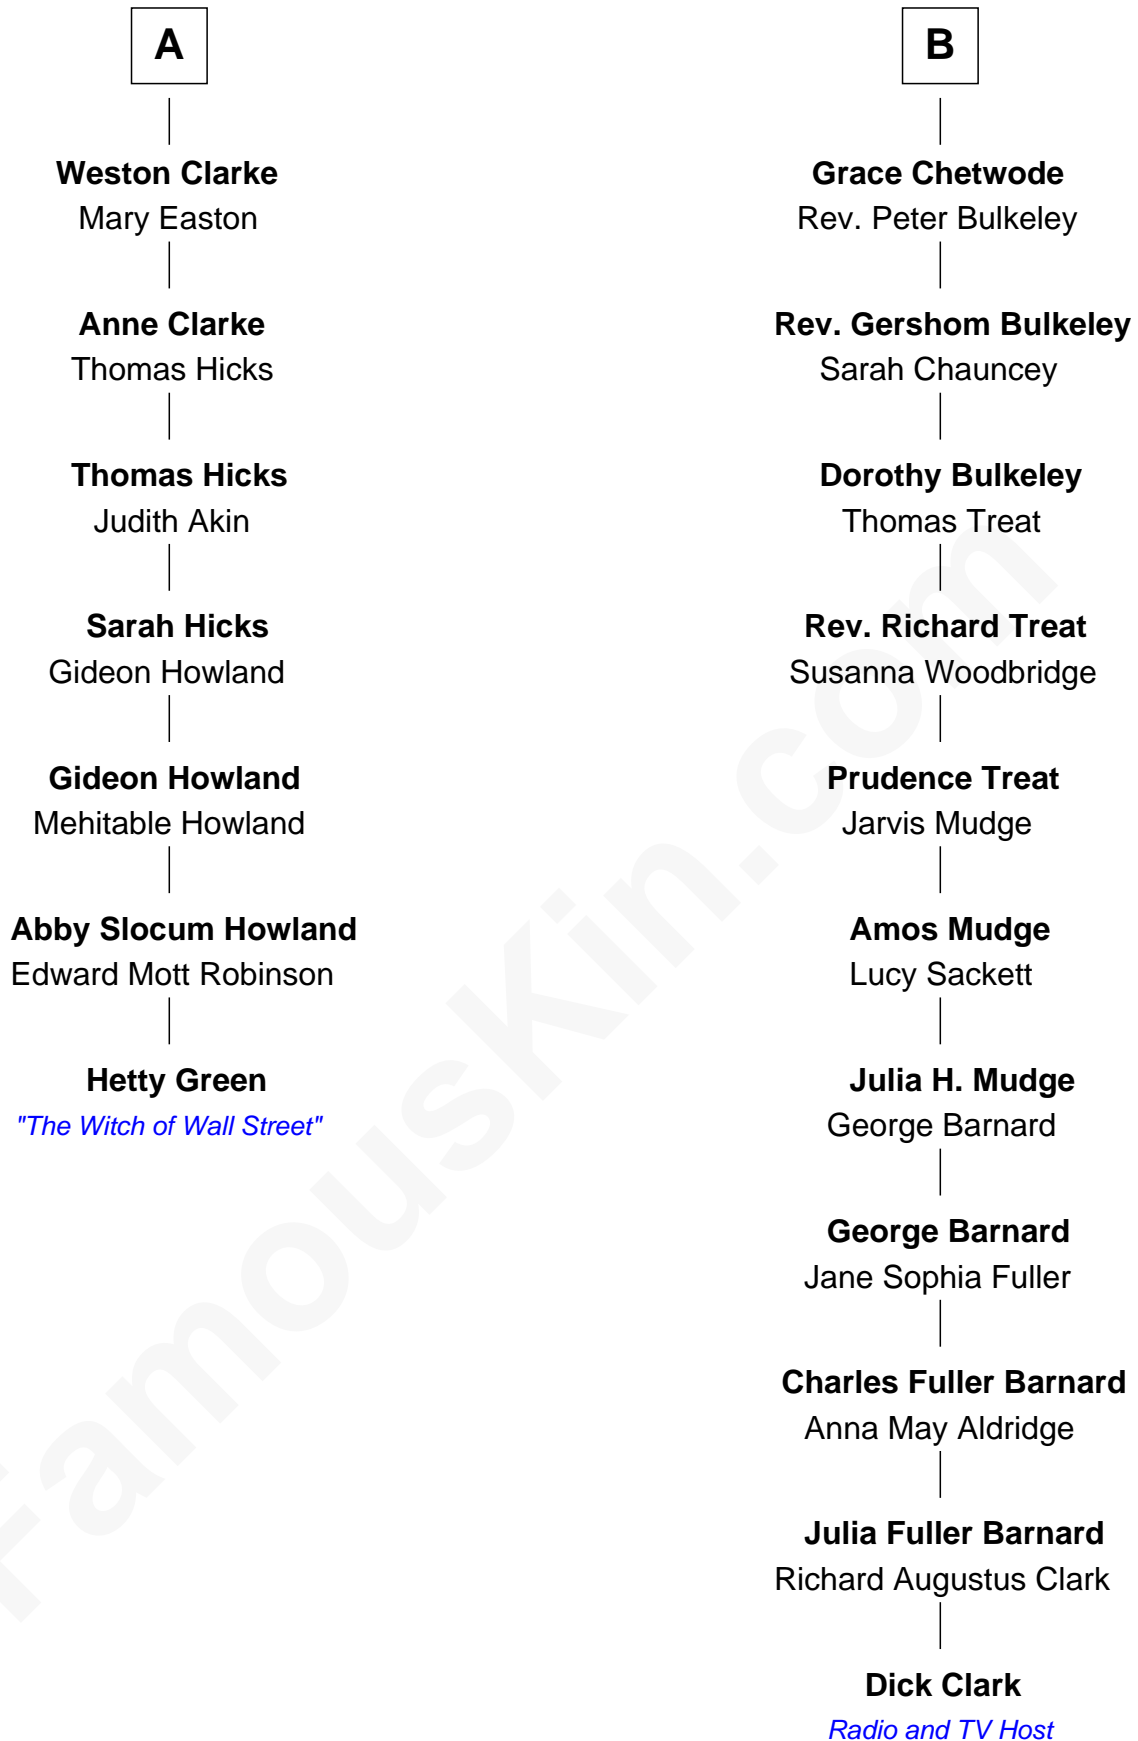

FamousKin.com Relationship Chart of

Hetty Green

"The Witch of Wall Street"

13th cousin 4 times removed of

Dick Clark

Radio and TV Host

Sir Baldwin Freville

Maude le Scrope

Dick Clark photo by [Alan Light](#) (CC BY 2.0)