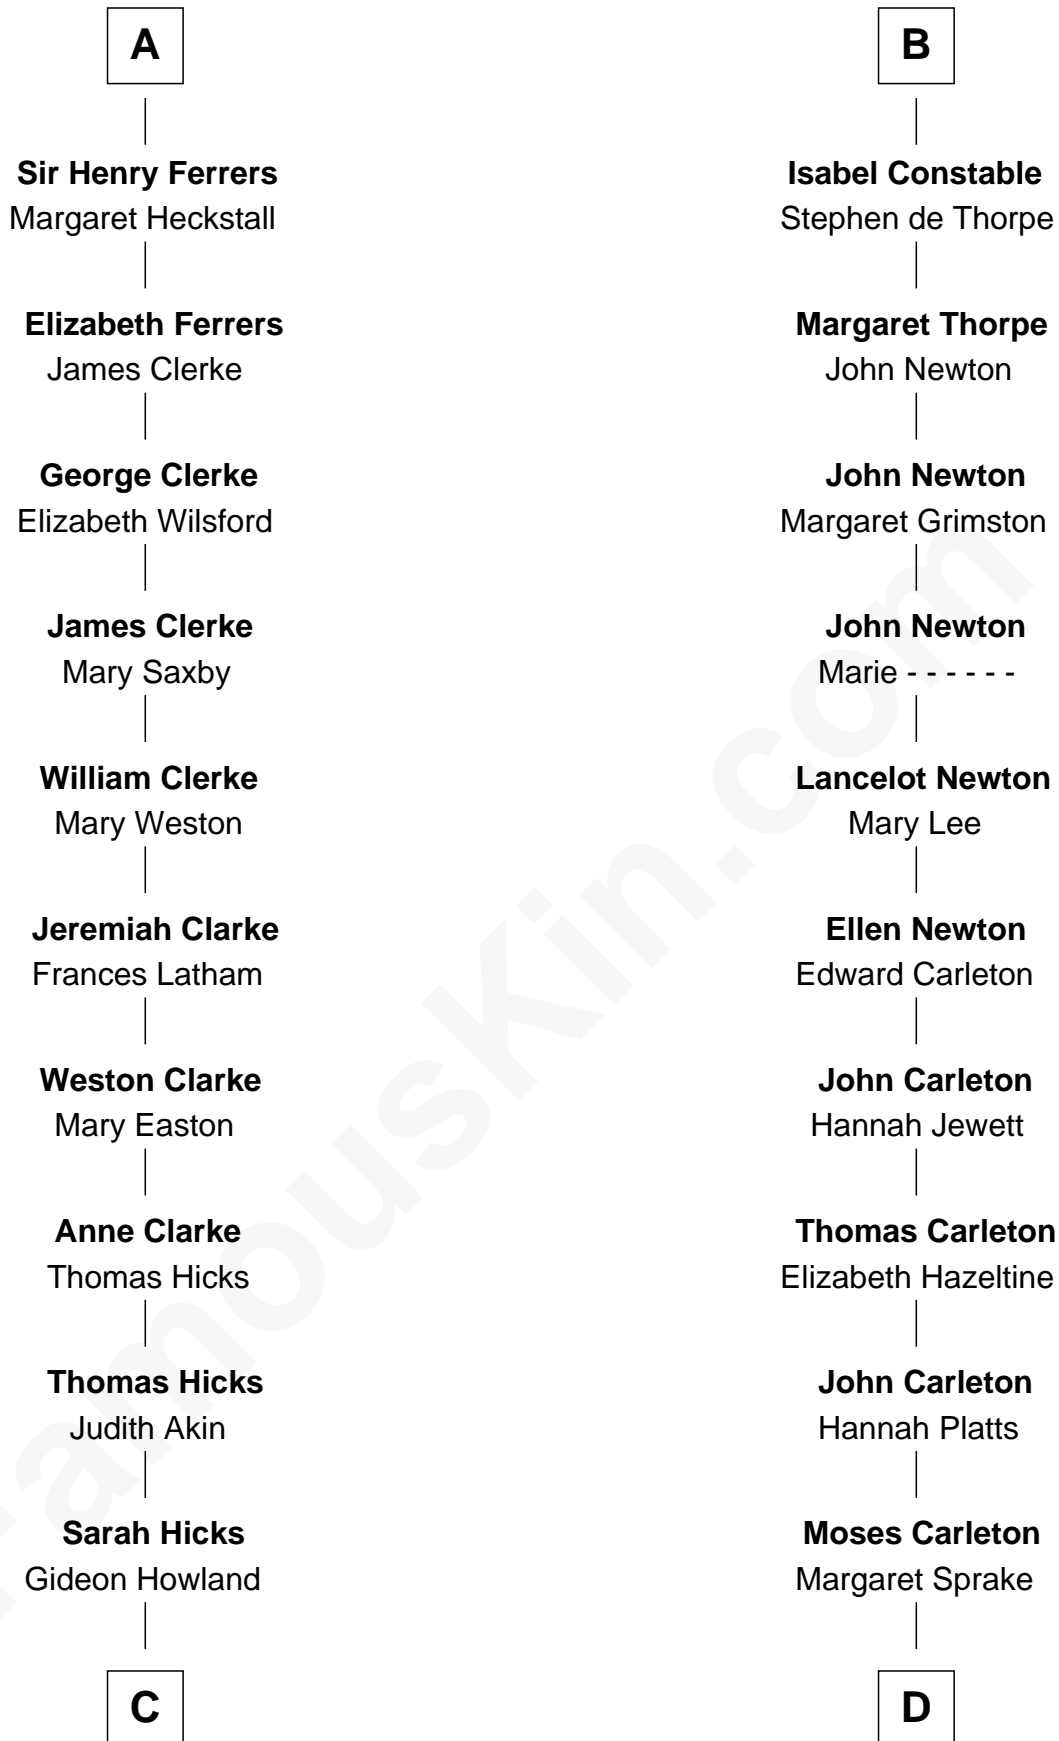

FamousKin.com Relationship Chart of

Hetty Green

"The Witch of Wall Street"

19th cousin of

Charles A. Pillsbury

Co-Founder of C.A. Pillsbury Co.

C

Gideon Howland
Mehitable Howland

Abby Slocum Howland
Edward Mott Robinson

Hetty Green
"The Witch of Wall Street"

D

Henry Carleton
Polly Greeley

Margaret Sprague Carleton
George Alfred Pillsbury

Charles A. Pillsbury
Co-Founder of C.A. Pillsbury Co.