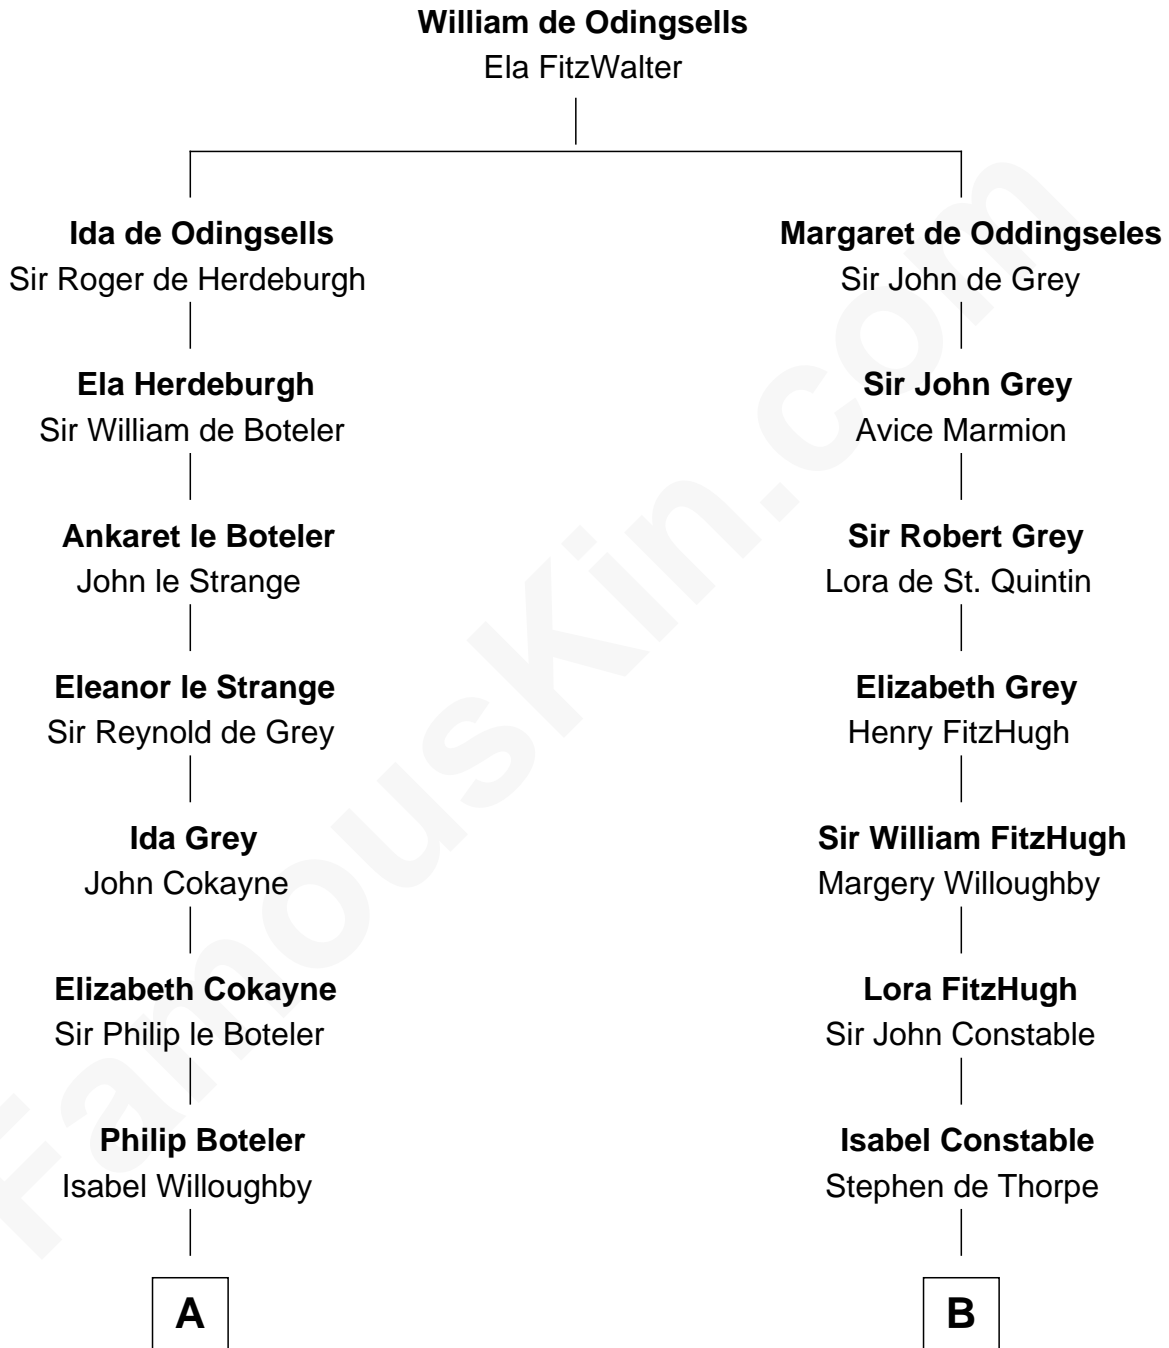

FamousKin.com

Relationship Chart of

Hetty Green

"The Witch of Wall Street"

18th cousin 2 times removed of

Charles A. Pillsbury

Co-Founder of C.A. Pillsbury Co.

C

Sarah Hicks
Gideon Howland

Gideon Howland
Mehitable Howland

Abby Slocum Howland
Edward Mott Robinson

Hetty Green
"The Witch of Wall Street"

D

Margaret Sprague Carleton
George Alfred Pillsbury

Charles A. Pillsbury
Co-Founder of C.A. Pillsbury Co.