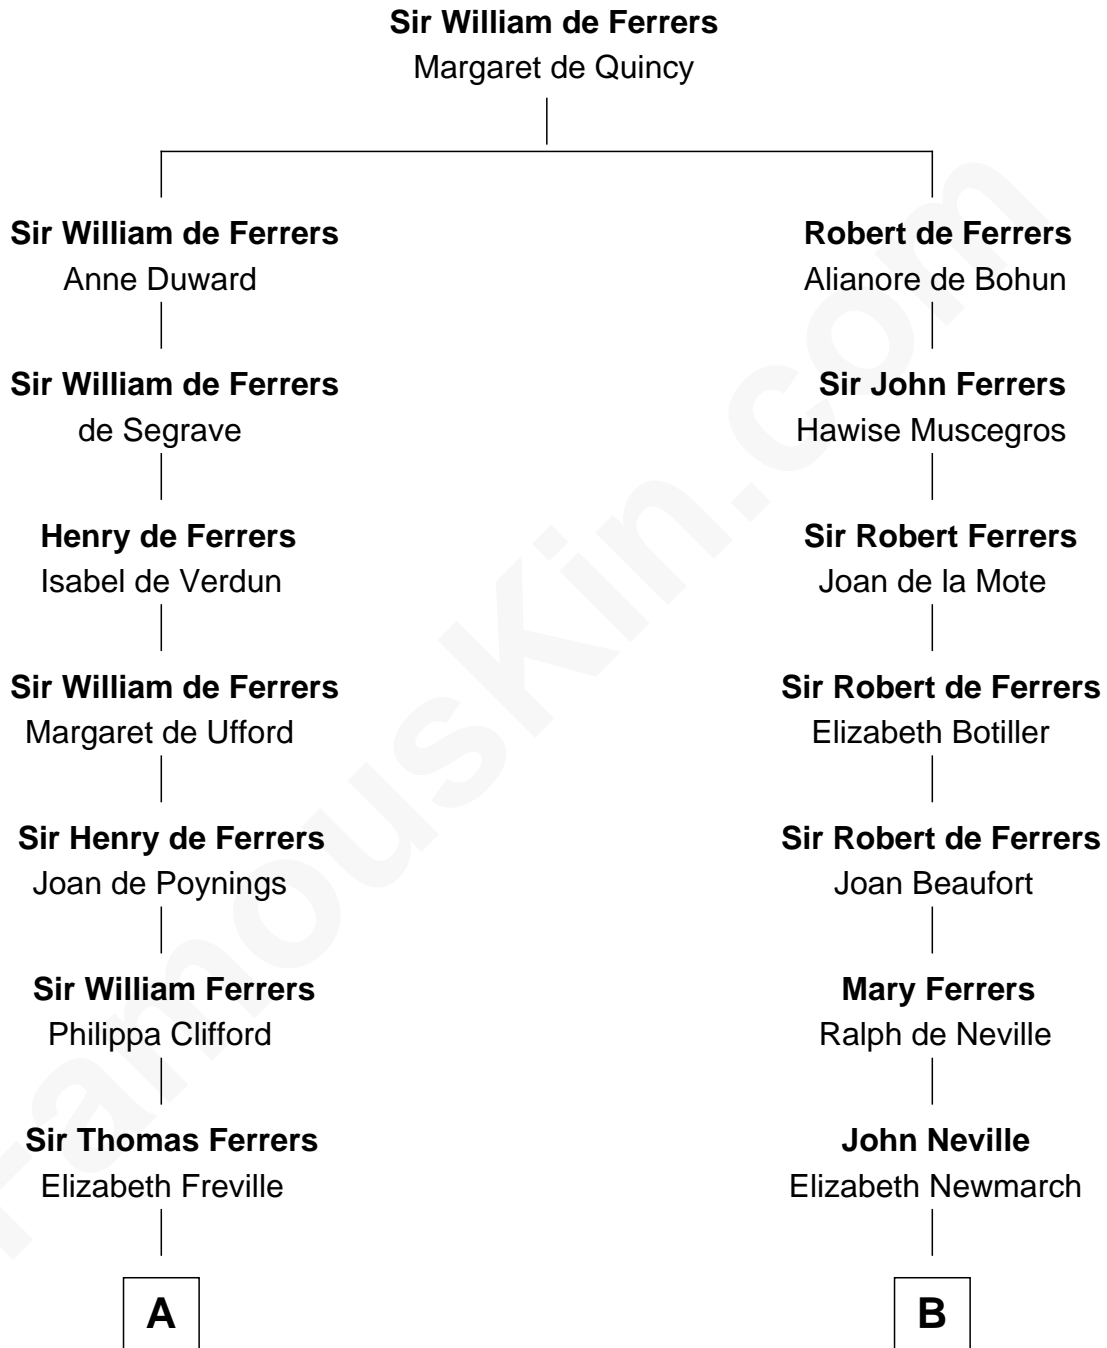

FamousKin.com

Relationship Chart of

Hetty Green

"The Witch of Wall Street"

19th cousin 2 times removed of

Charles A. Pillsbury

Co-Founder of C.A. Pillsbury Co.

C

Gideon Howland
Mehitable Howland

Abby Slocum Howland
Edward Mott Robinson

Hetty Green
"The Witch of Wall Street"

D

John Carleton
Hannah Platts

Moses Carleton
Margaret Sprake

Henry Carleton
Polly Greeley

Margaret Sprague Carleton
George Alfred Pillsbury