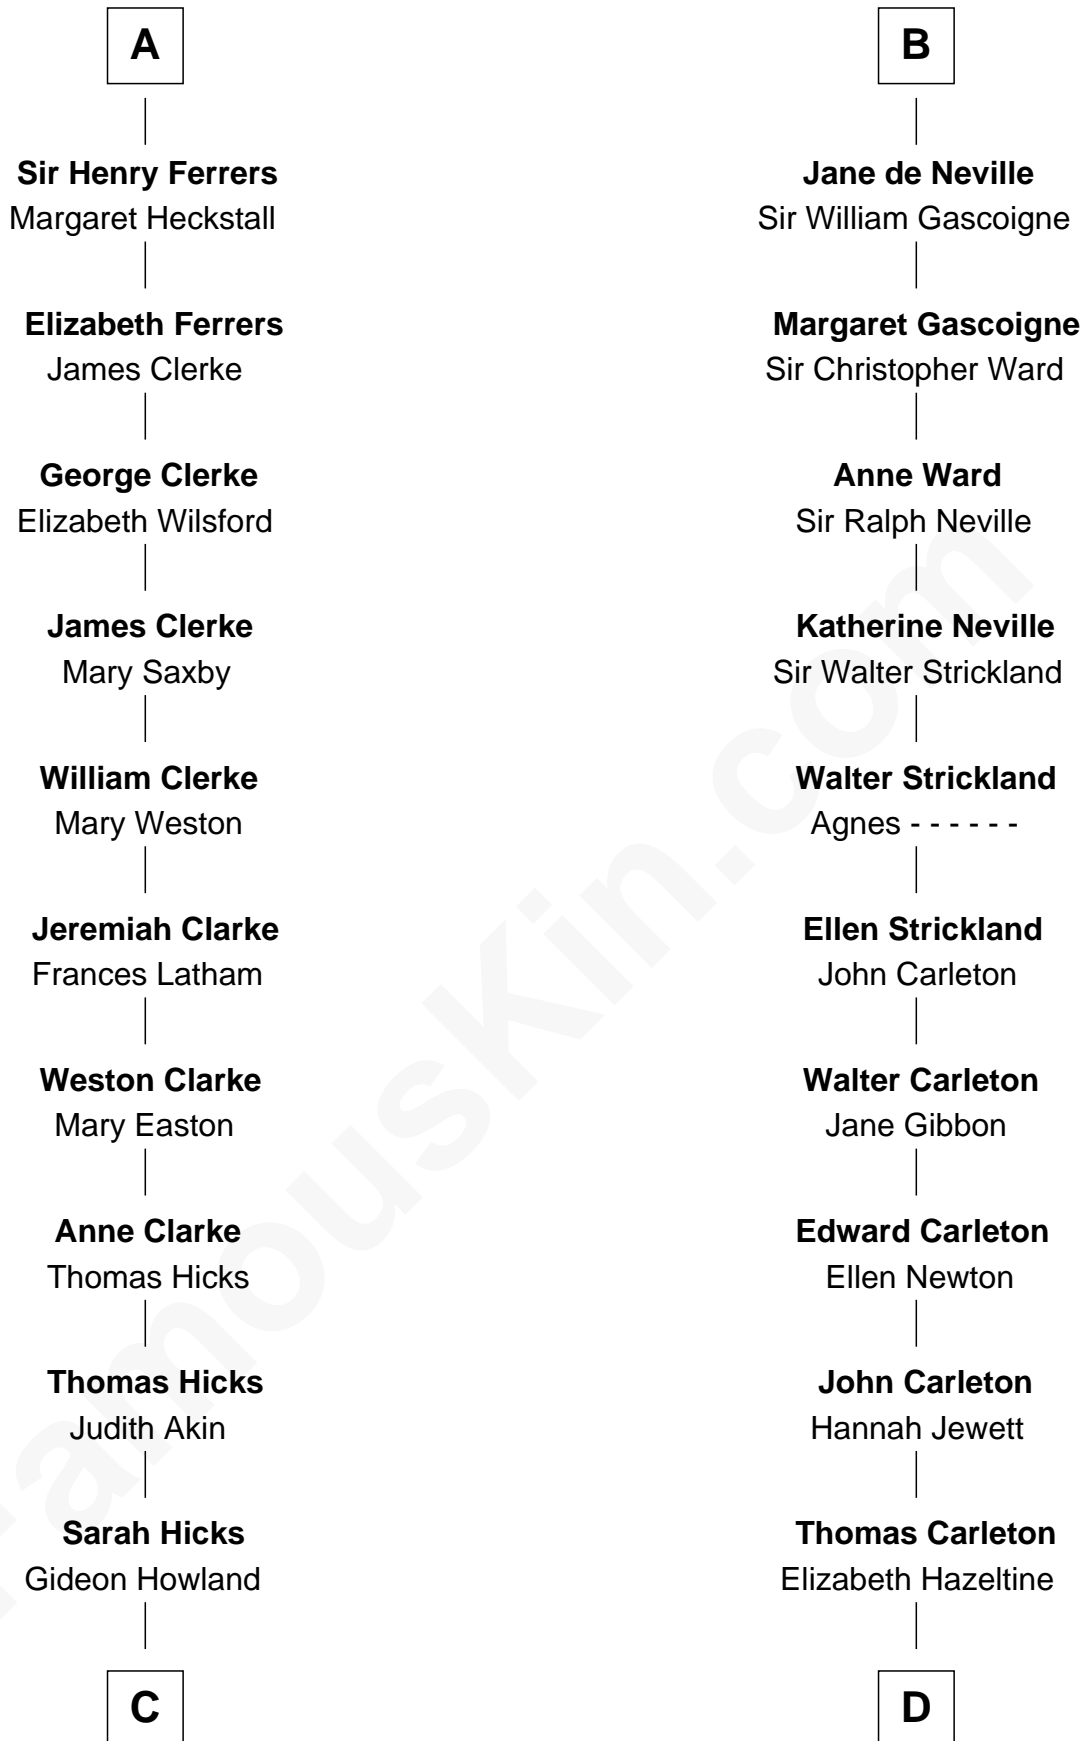

FamousKin.com

Relationship Chart of

Hetty Green

"The Witch of Wall Street"

19th cousin 2 times removed of

Charles A. Pillsbury

Co-Founder of C.A. Pillsbury Co.

C

Gideon Howland
Mehitable Howland

Abby Slocum Howland
Edward Mott Robinson

Hetty Green
"The Witch of Wall Street"

D

John Carleton
Hannah Platts

Moses Carleton
Margaret Sprake

Henry Carleton
Polly Greeley

Margaret Sprague Carleton
George Alfred Pillsbury