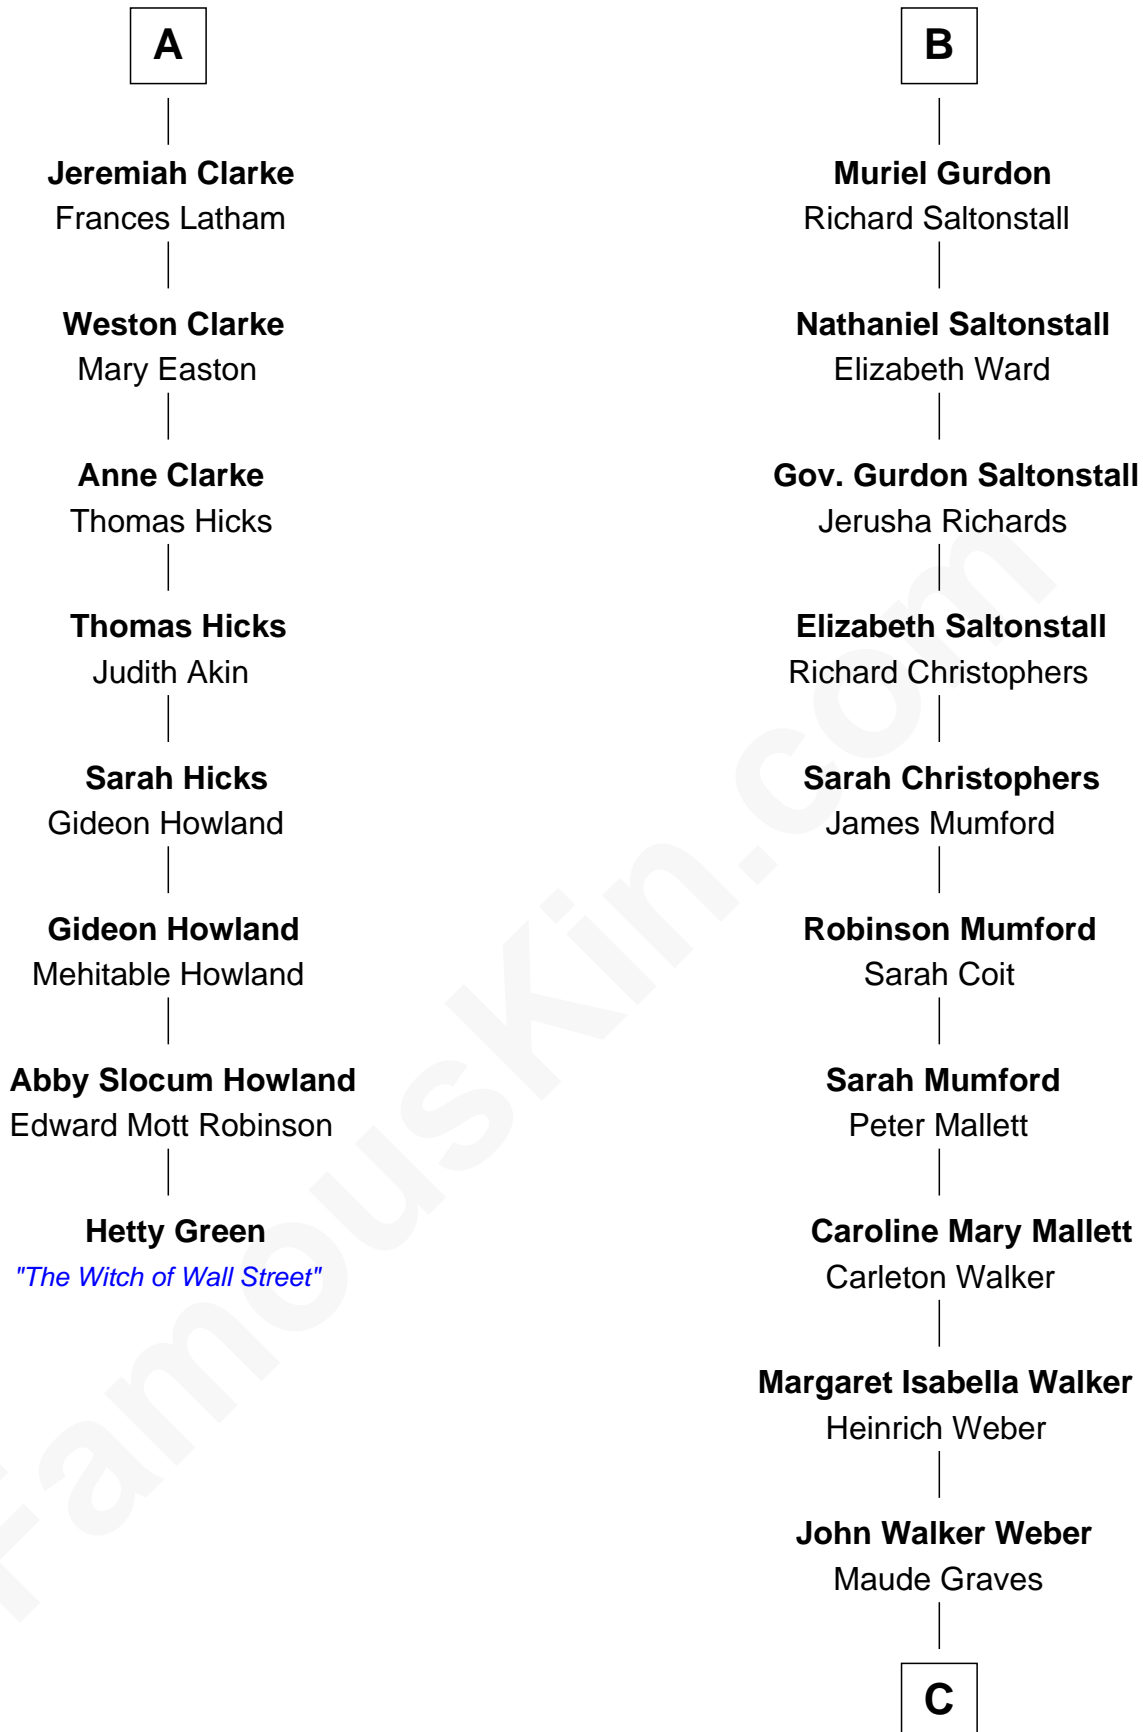

FamousKin.com Relationship Chart of

Hetty Green

"The Witch of Wall Street"

14th cousin 5 times removed of

Carly Fiorina

CEO of Hewlett-Packard

Elizabeth Cokayne

*with husband
Sir Philip le Boteler*

*with husband
Sir Laurence Cheney*

Philip Boteler
Isabel Willoughby

Elizabeth Cheney
Sir Frederick Tilney

John Boteler
Constance Vere

Elizabeth Tilney
Sir Humphrey Bouchier

Elizabeth Boteler
Thomas Lovett

Sir John Bouchier
Katherine Howard

Thomas Lovett
Anne Danvers

Jane Bouchier
Edmund Knyvet

Elizabeth Lovett
Anthony Cave

John Knyvet
Agnes Harcourt

Mary Cave
Sir Jerome Weston

Abigail Knyvet
Martin Sedley

Mary Weston
William Clerke

Muriel Sedley
Brampton Gurdon

A

B

C

Cara Carleton Weber

Harold Marvin Sneed

Joseph Tyree Sneed

Madelon Montross Juergens

Carly Fiorina