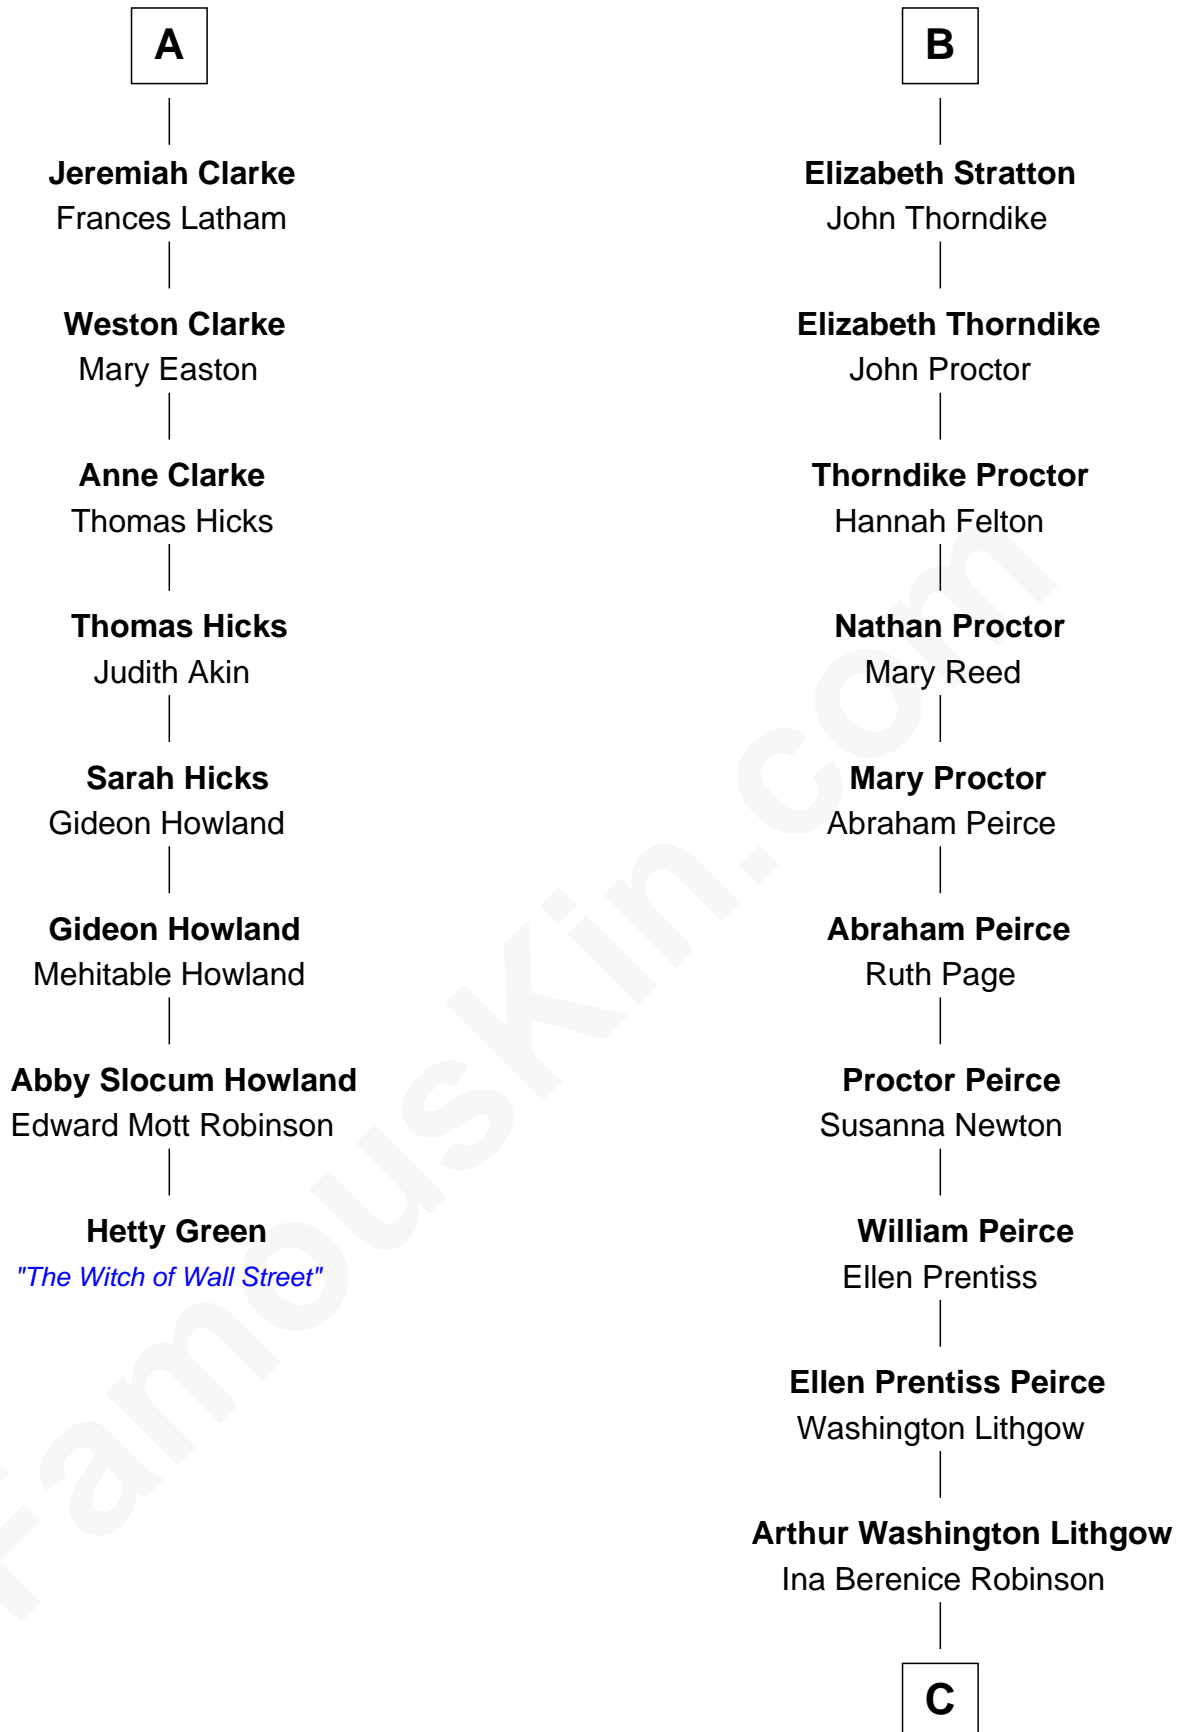

FamousKin.com Relationship Chart of

Hetty Green

"The Witch of Wall Street"

14th cousin 4 times removed of

John Lithgow

Stage, TV, and Movie Actor

C

Arthur Washington Lithgow

Sarah Jane Price

John Lithgow

Stage, TV, and Movie Actor

FamousKin.com