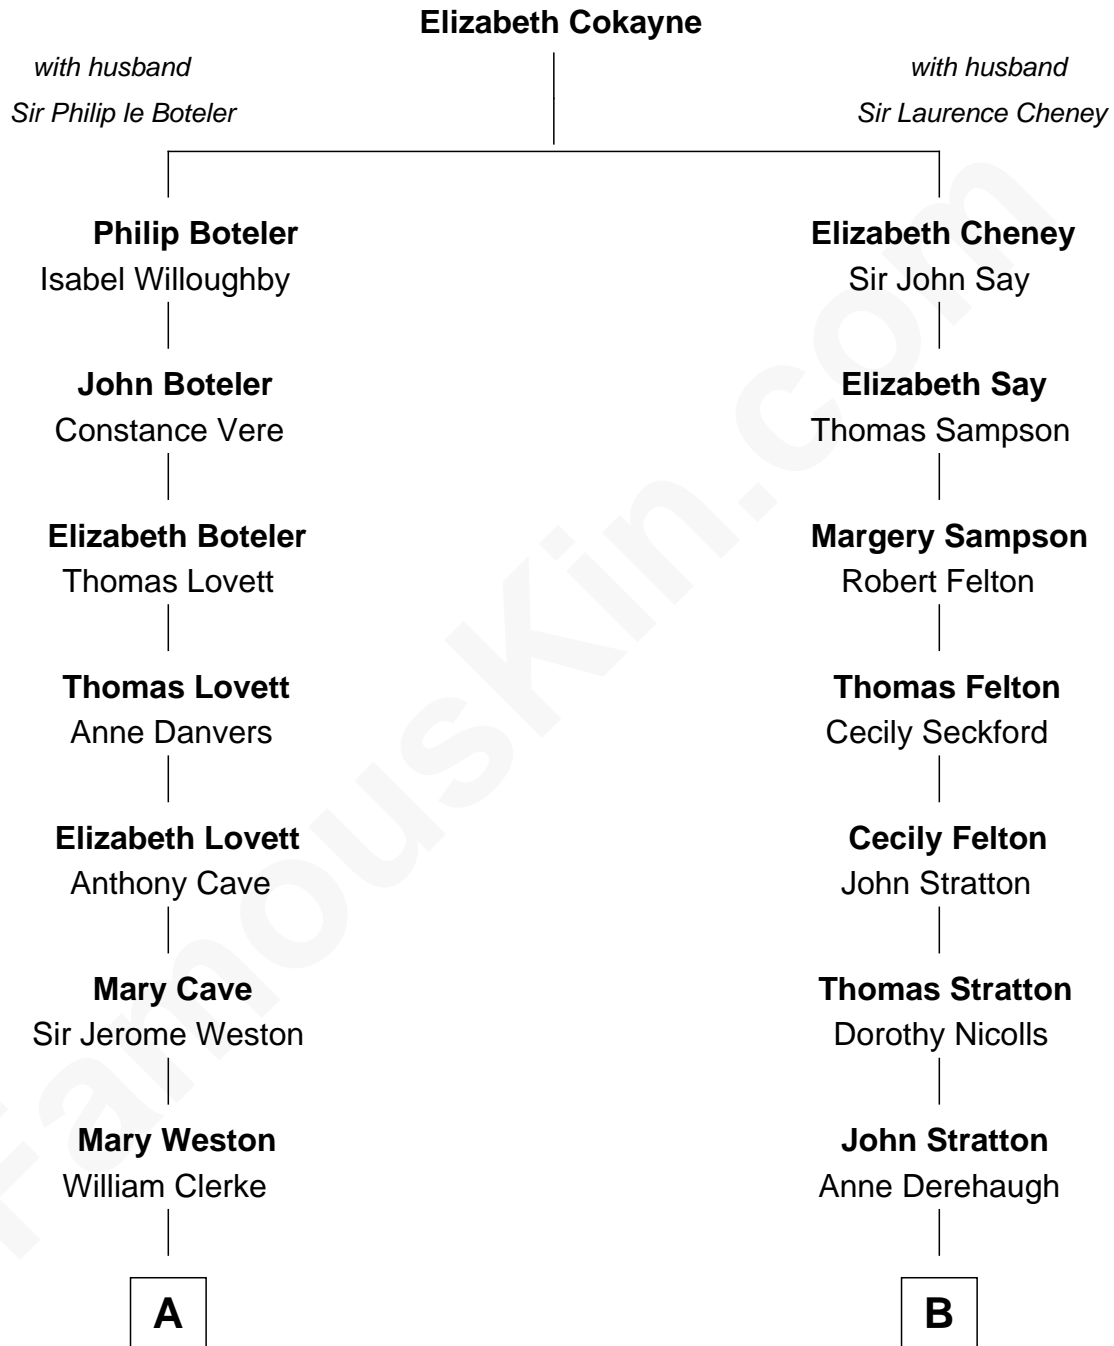

FamousKin.com Relationship Chart of

Hetty Green

"The Witch of Wall Street"

14th cousin 4 times removed of

John Lithgow

Stage, TV, and Movie Actor

C

Arthur Washington Lithgow

Sarah Jane Price

John Lithgow

Stage, TV, and Movie Actor

FamousKin.com