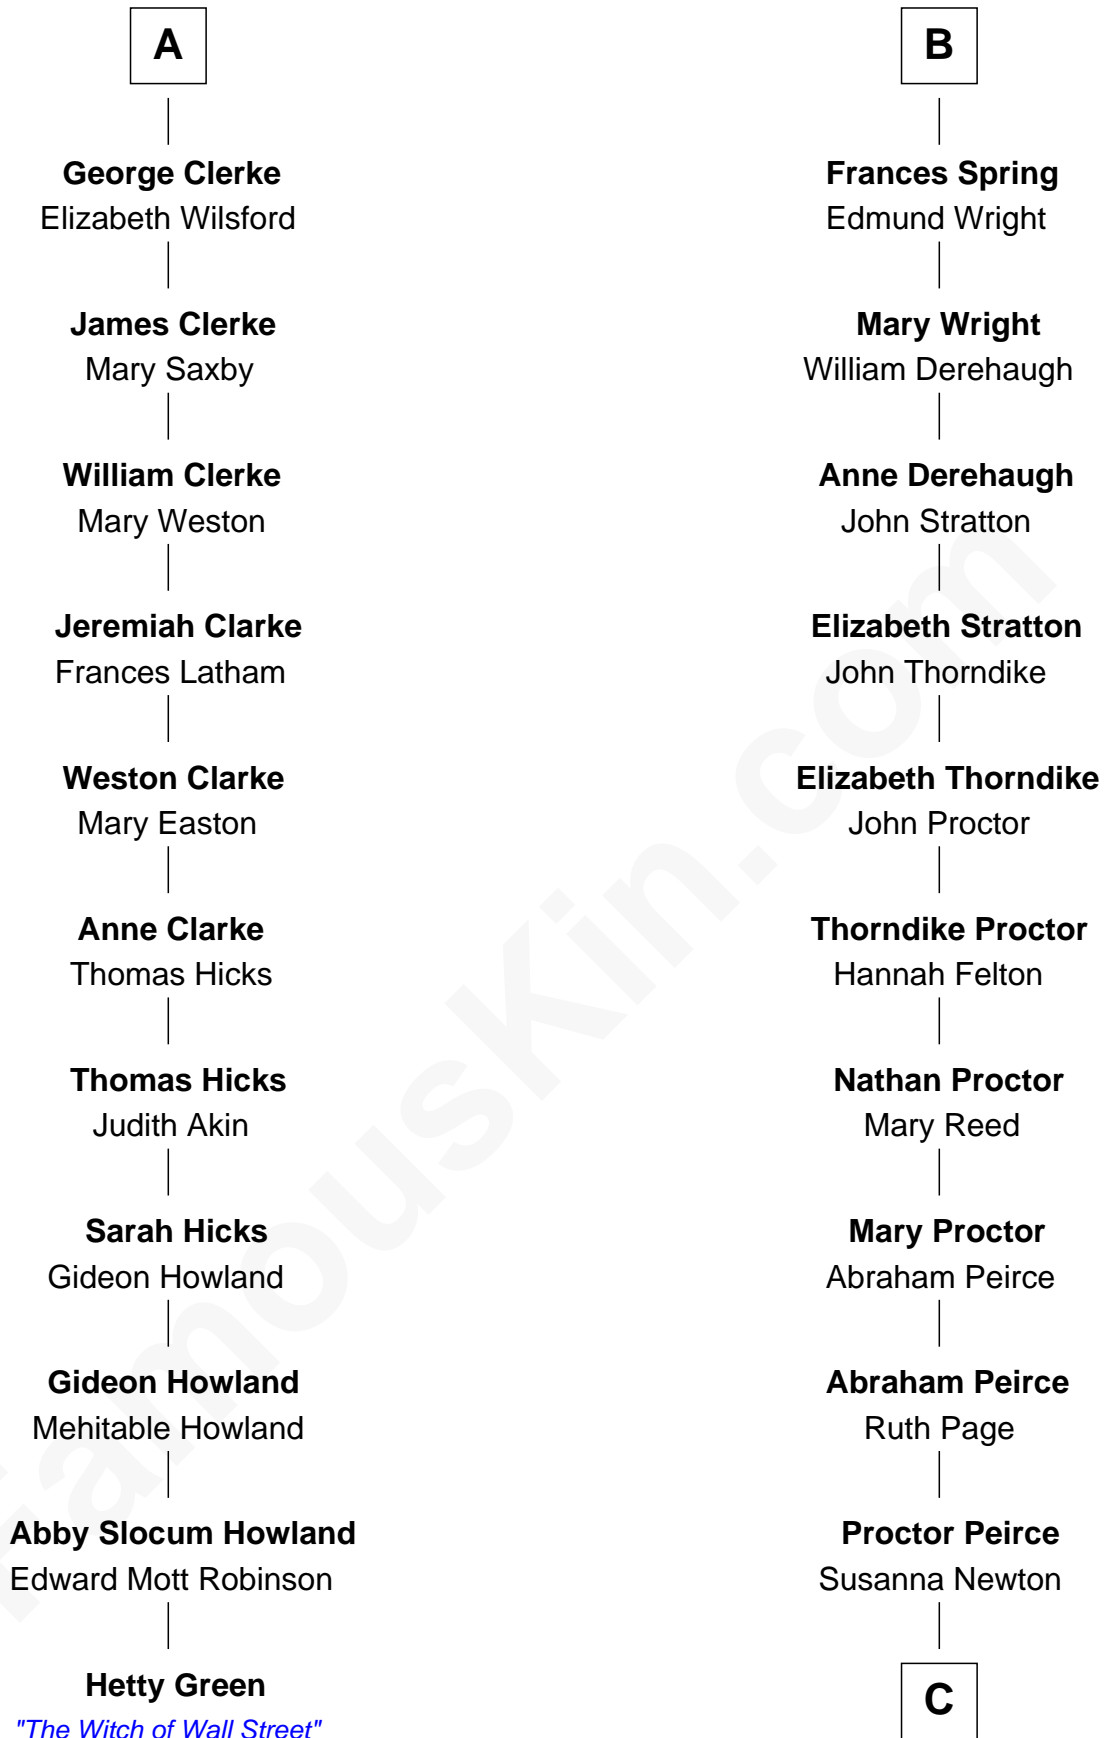

FamousKin.com Relationship Chart of

Hetty Green

"The Witch of Wall Street"

17th cousin 4 times removed of

John Lithgow

Stage, TV, and Movie Actor

Bartholomew de Badlesmere

Margaret de Clare

Sir John de Tibetot

Sir Robert de Tibetot

Margaret Deincourt

Elizabeth de Tibetot

Sir Philip le Despencer

Margery Despencer

Sir Roger Wentworth

Henry Wentworth

Elizabeth Howard

Margery Wentworth

Sir William Waldegrave

Dorothy Waldegrave

Sir John Spring

B

C

William Peirce

Ellen Prentiss

Ellen Prentiss Peirce

Washington Lithgow

Arthur Washington Lithgow

Ina Berenice Robinson

Arthur Washington Lithgow

Sarah Jane Price

John Lithgow