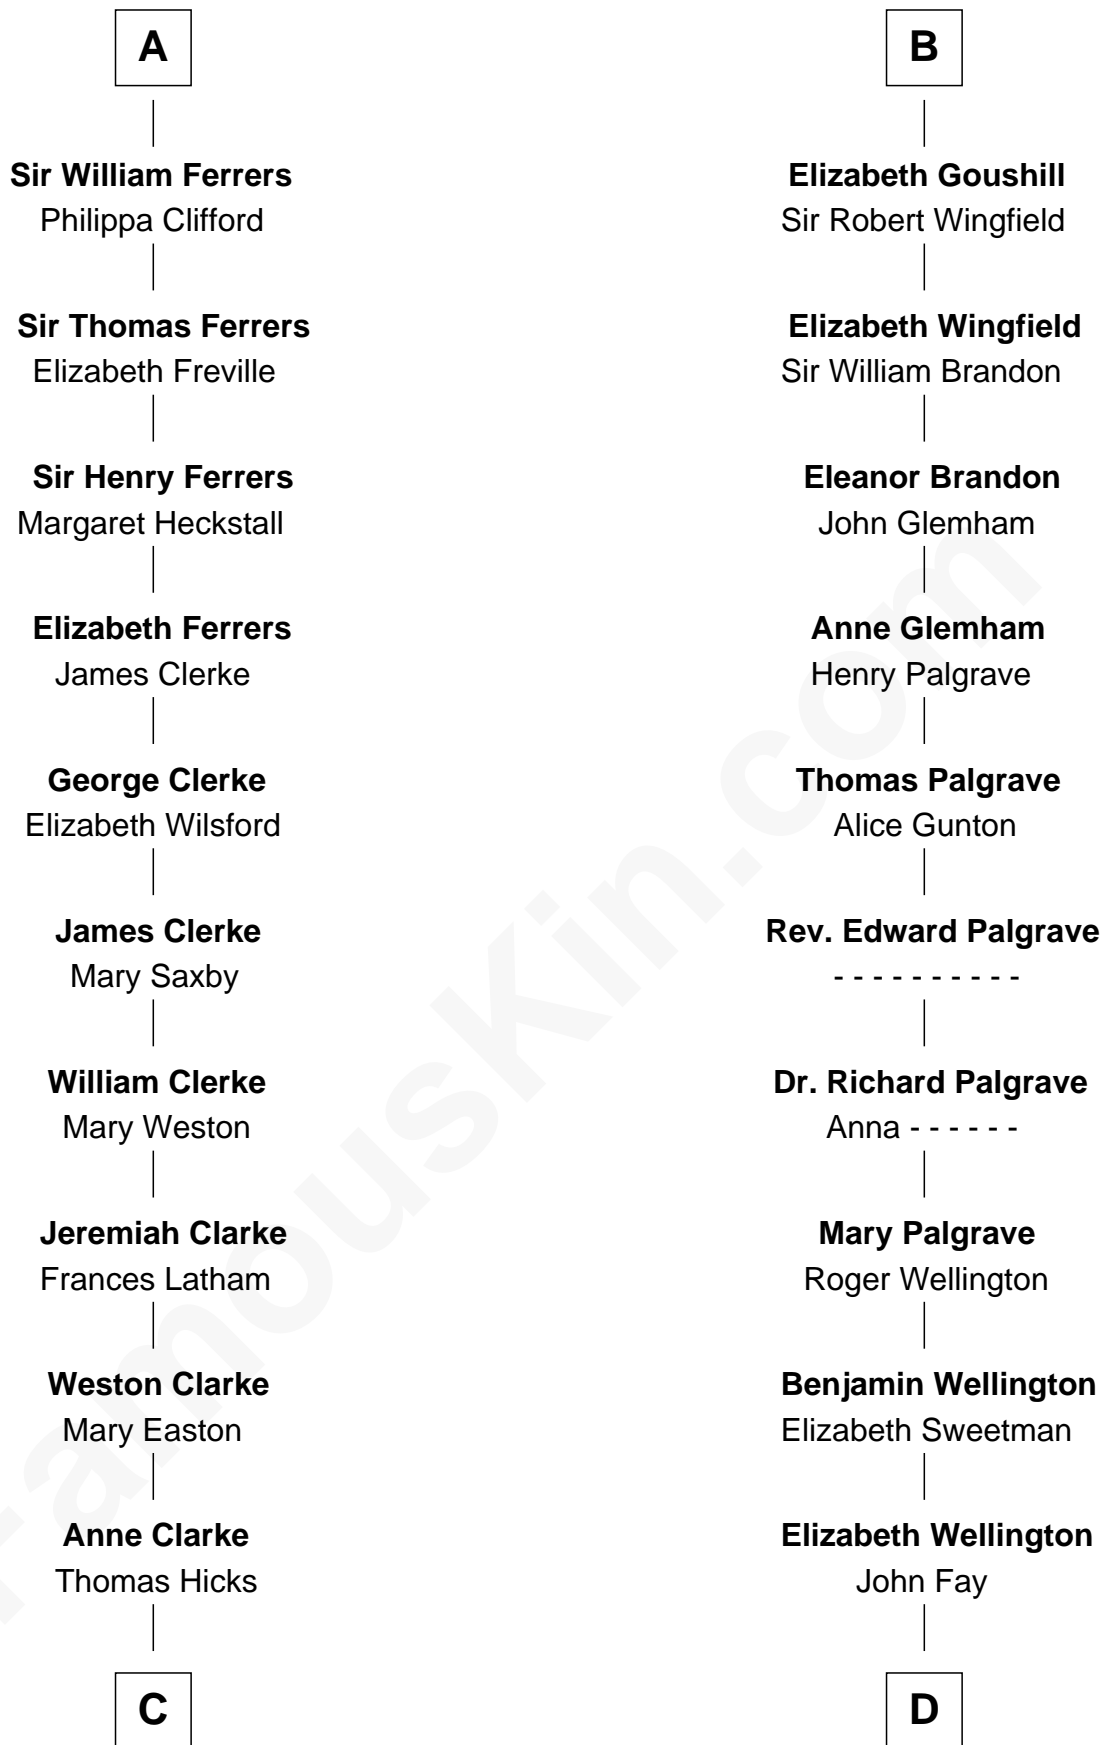

FamousKin.com

Relationship Chart of

Hetty Green

"The Witch of Wall Street"

20th cousin 1 time removed of

Shubael D. Childs

Founder of S.D. Childs & Company

C

Thomas Hicks

Judith Akin

Sarah Hicks

Gideon Howland

Gideon Howland

Mehitable Howland

Abby Slocum Howland

Edward Mott Robinson