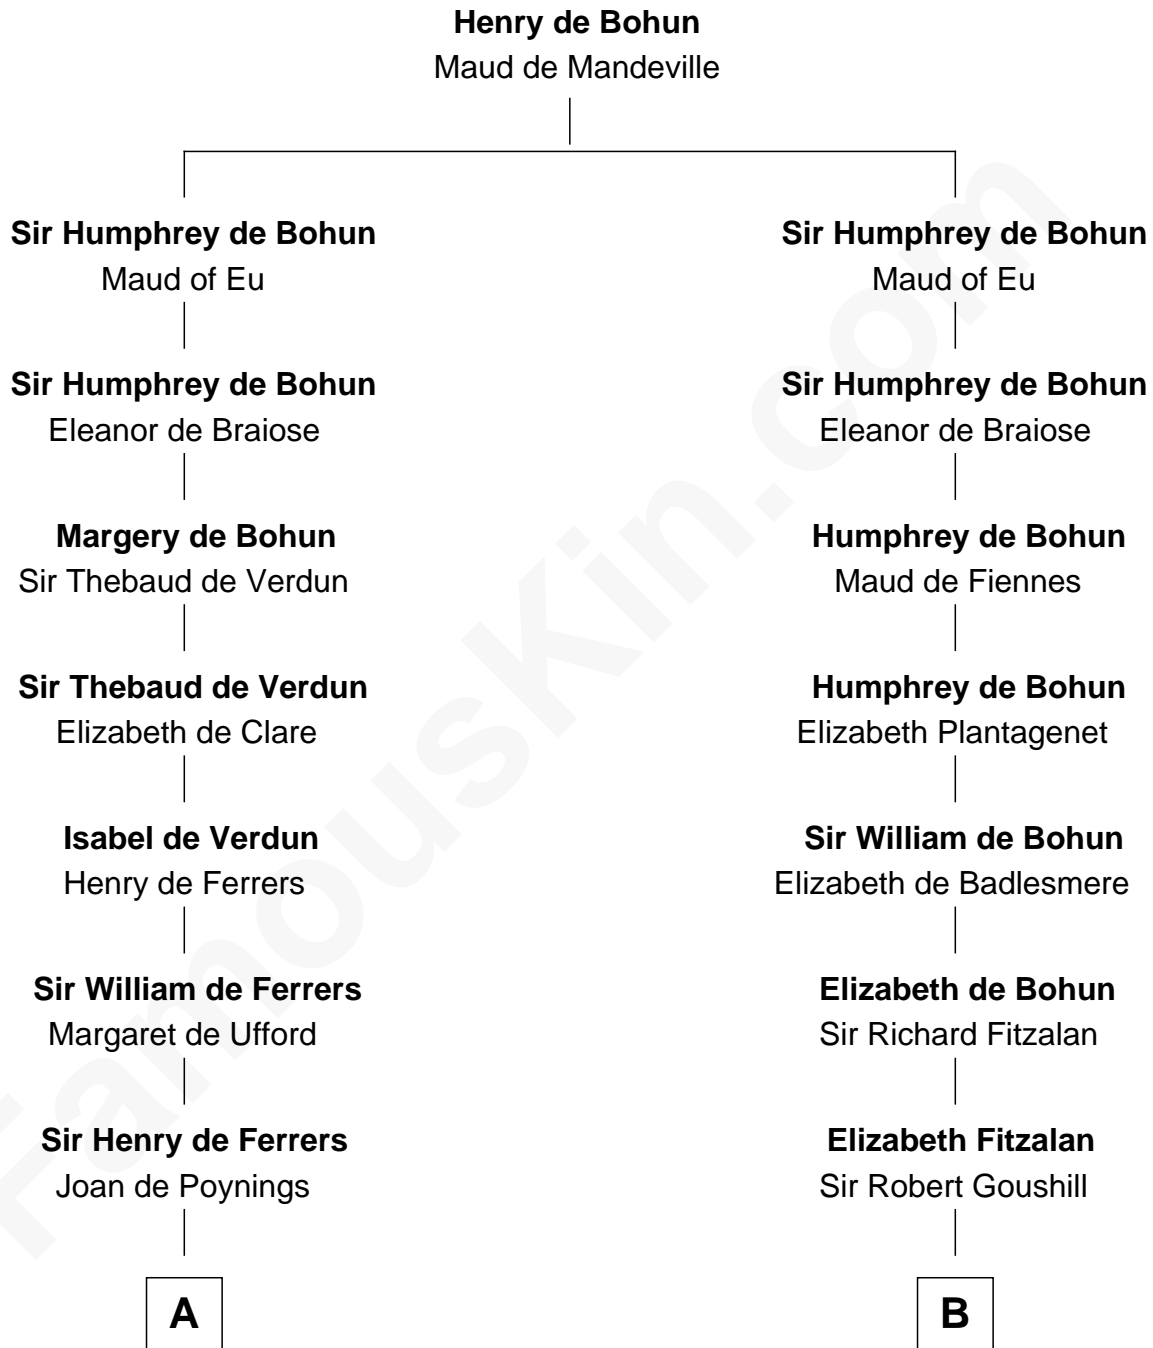

FamousKin.com

Relationship Chart of

Hetty Green

"The Witch of Wall Street"

20th cousin 1 time removed of

Shubael D. Childs

Founder of S.D. Childs & Company

C

Thomas Hicks

Judith Akin

Sarah Hicks

Gideon Howland

Gideon Howland

Mehitable Howland

Abby Slocum Howland

Edward Mott Robinson