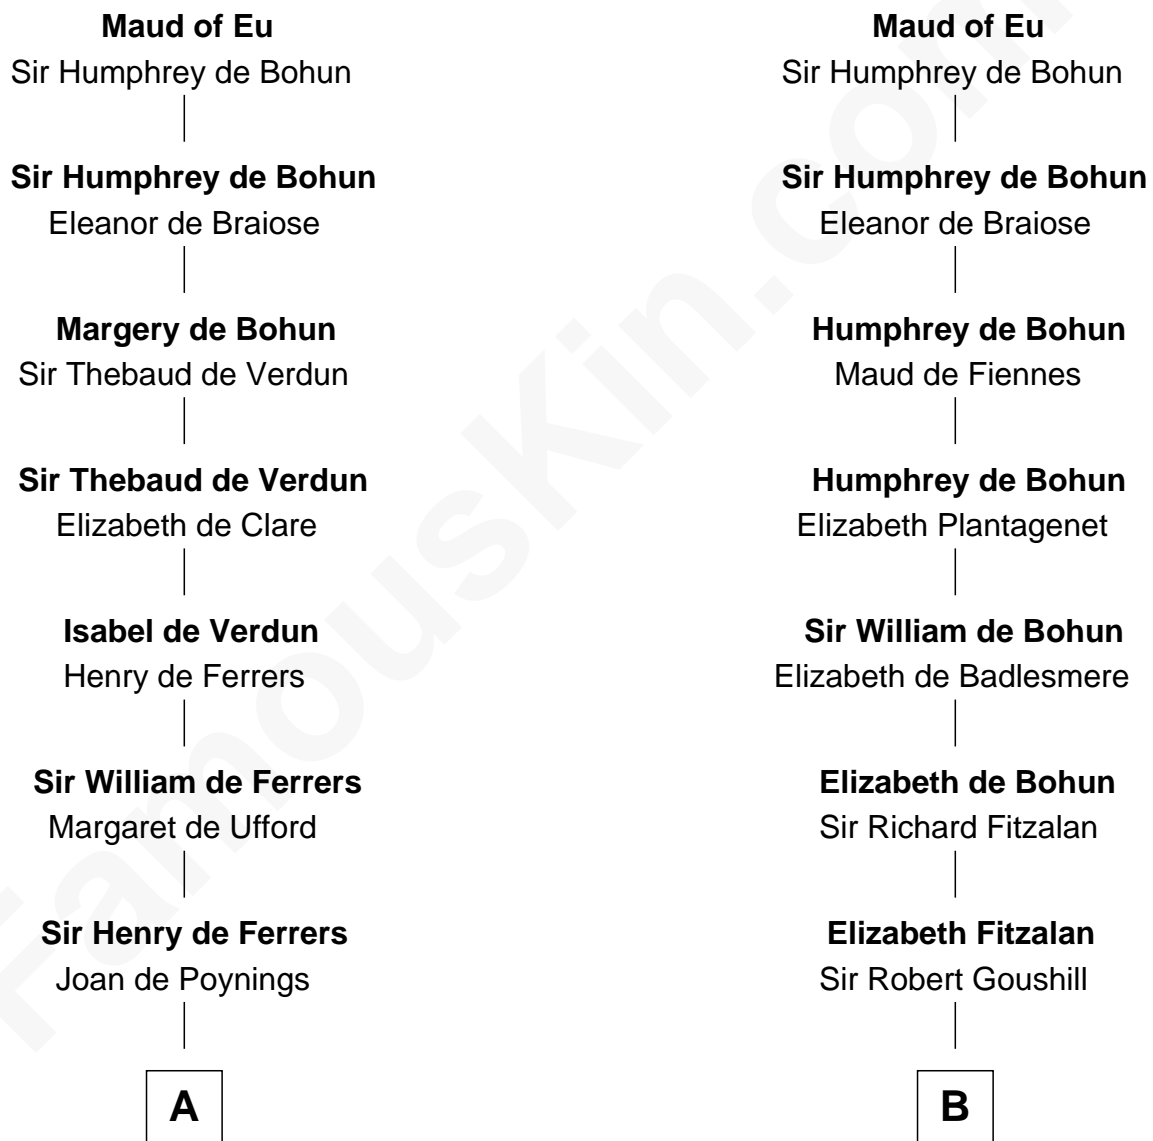

Raoul de Lusgnan

Alice de Eu