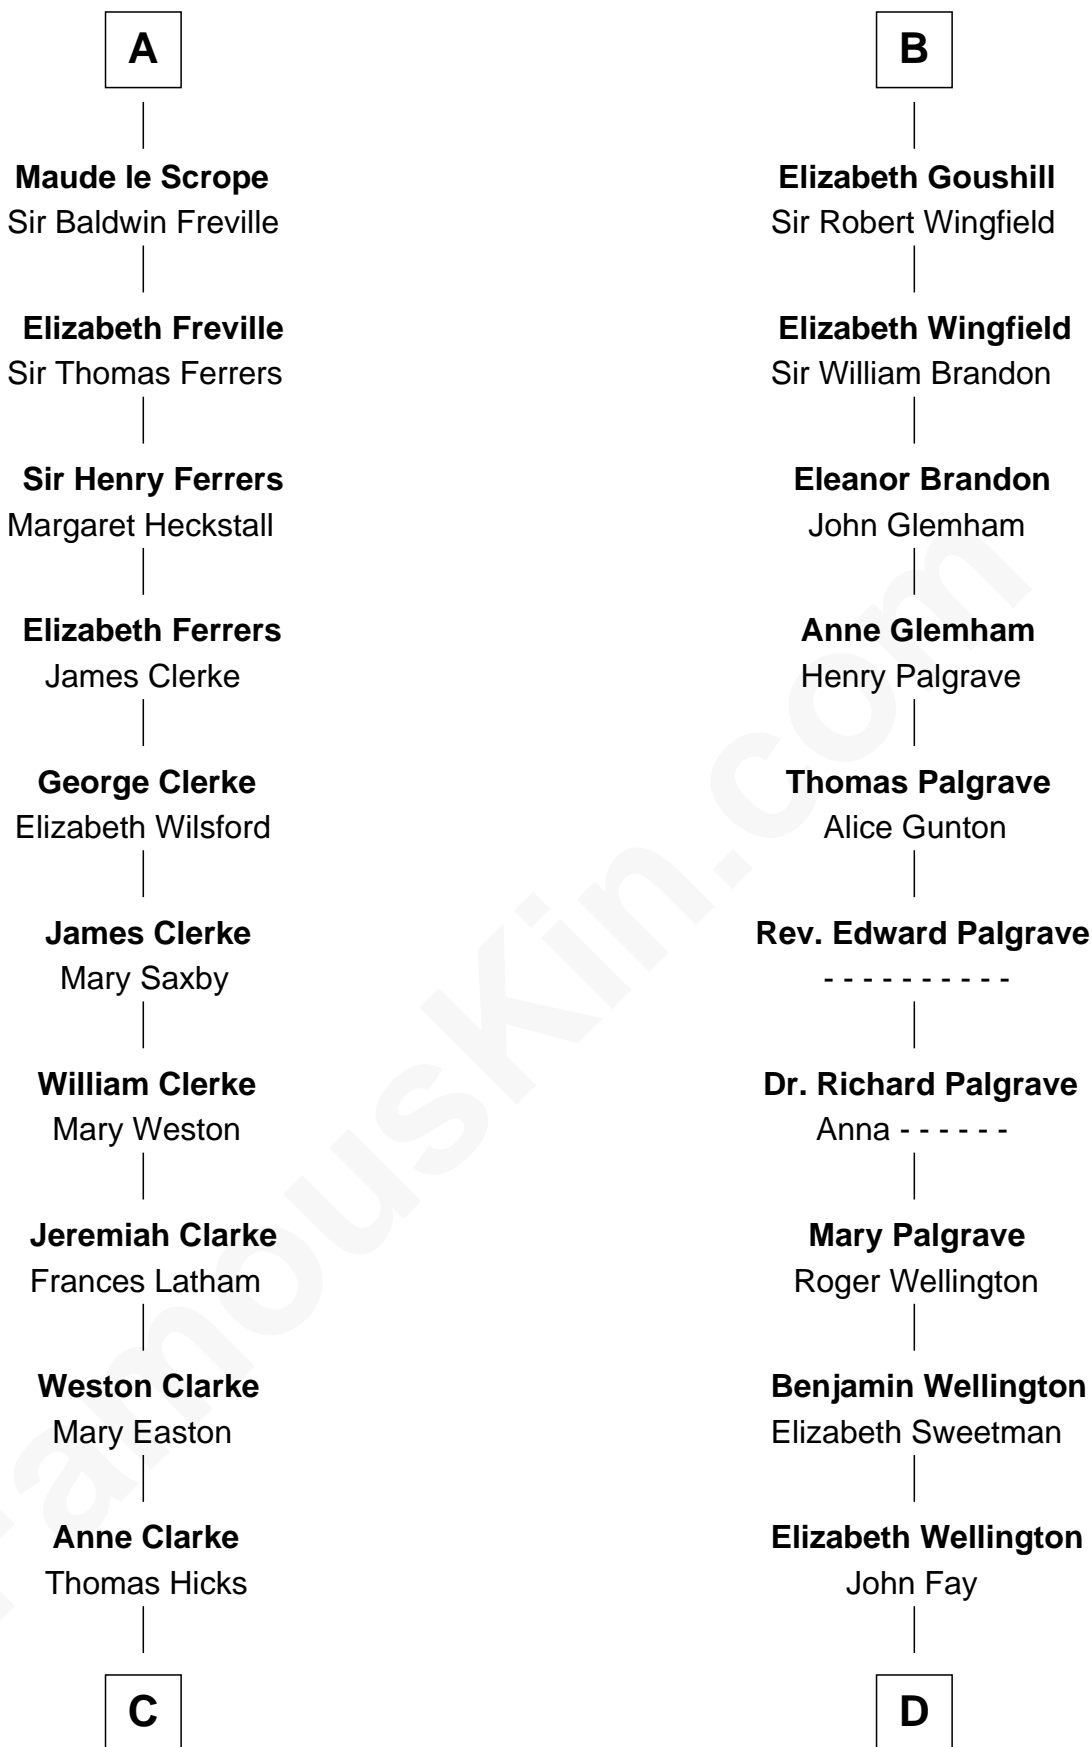

FamousKin.com

Relationship Chart of

Hetty Green

"The Witch of Wall Street"

20th cousin 1 time removed of

Shubael D. Childs

Founder of S.D. Childs & Company

C

Thomas Hicks
Judith Akin

Sarah Hicks
Gideon Howland

Gideon Howland
Mehitable Howland

Abby Slocum Howland
Edward Mott Robinson

Hetty Green
"The Witch of Wall Street"

D

Benjamin Fay
Martha Miles

Benjamin Fay
Beulah Stow