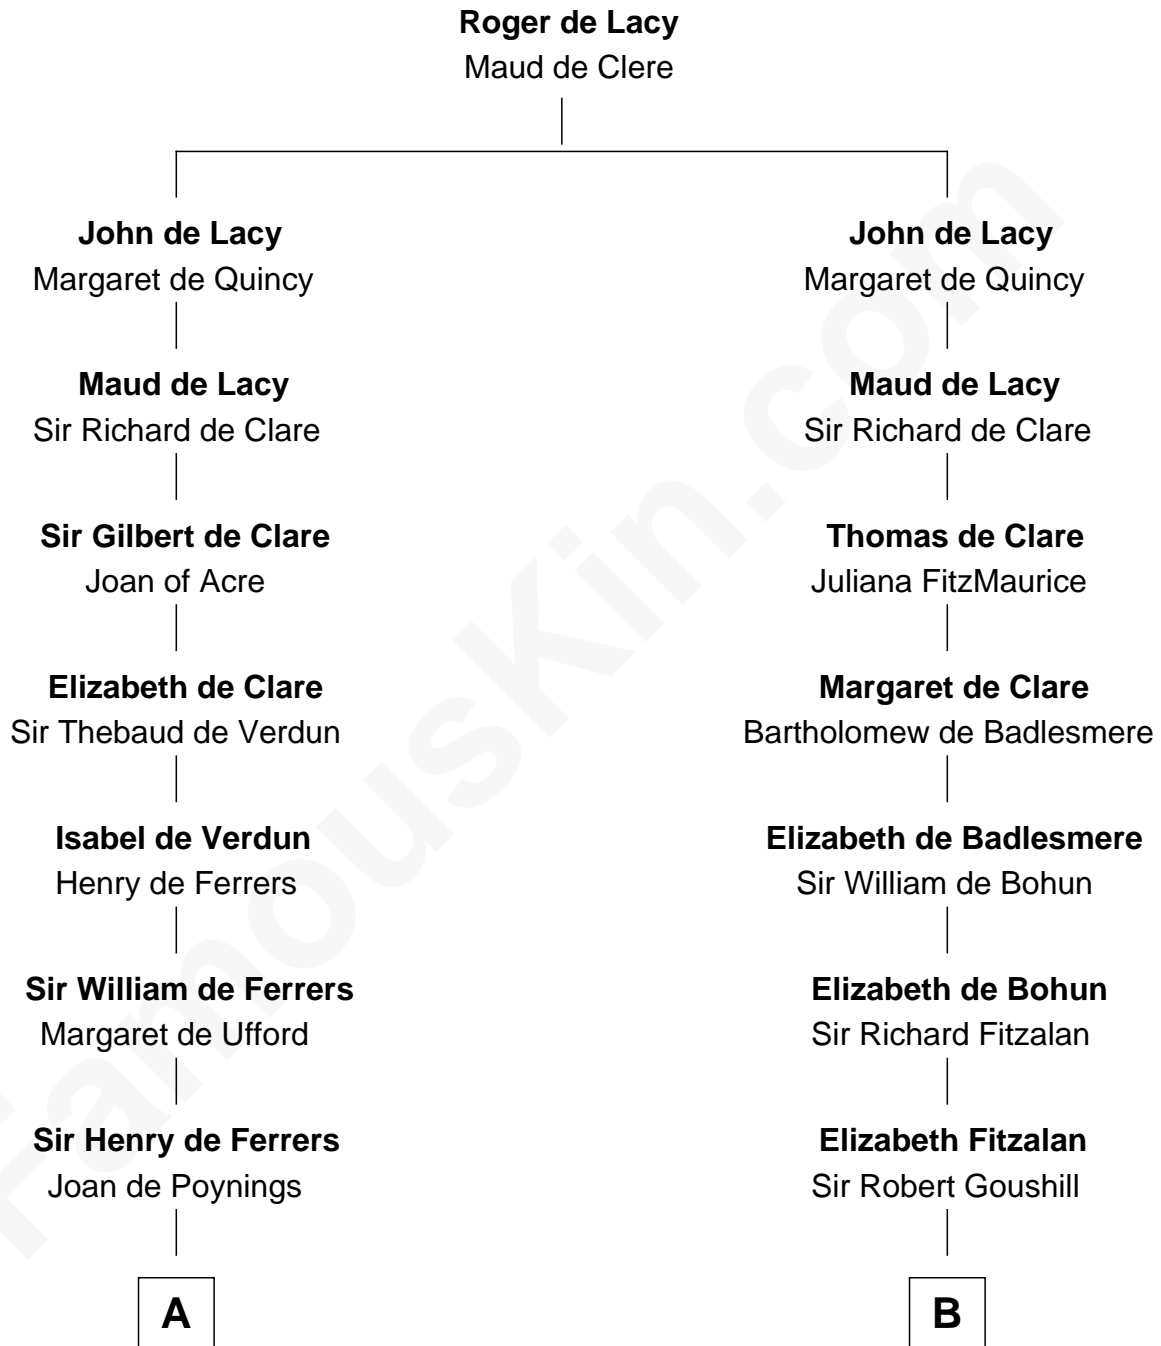

FamousKin.com

Relationship Chart of

Hetty Green

"The Witch of Wall Street"

20th cousin 1 time removed of

Shubael D. Childs

Founder of S.D. Childs & Company

C

Thomas Hicks

Judith Akin

Sarah Hicks

Gideon Howland

Gideon Howland

Mehitable Howland

Abby Slocum Howland

Edward Mott Robinson