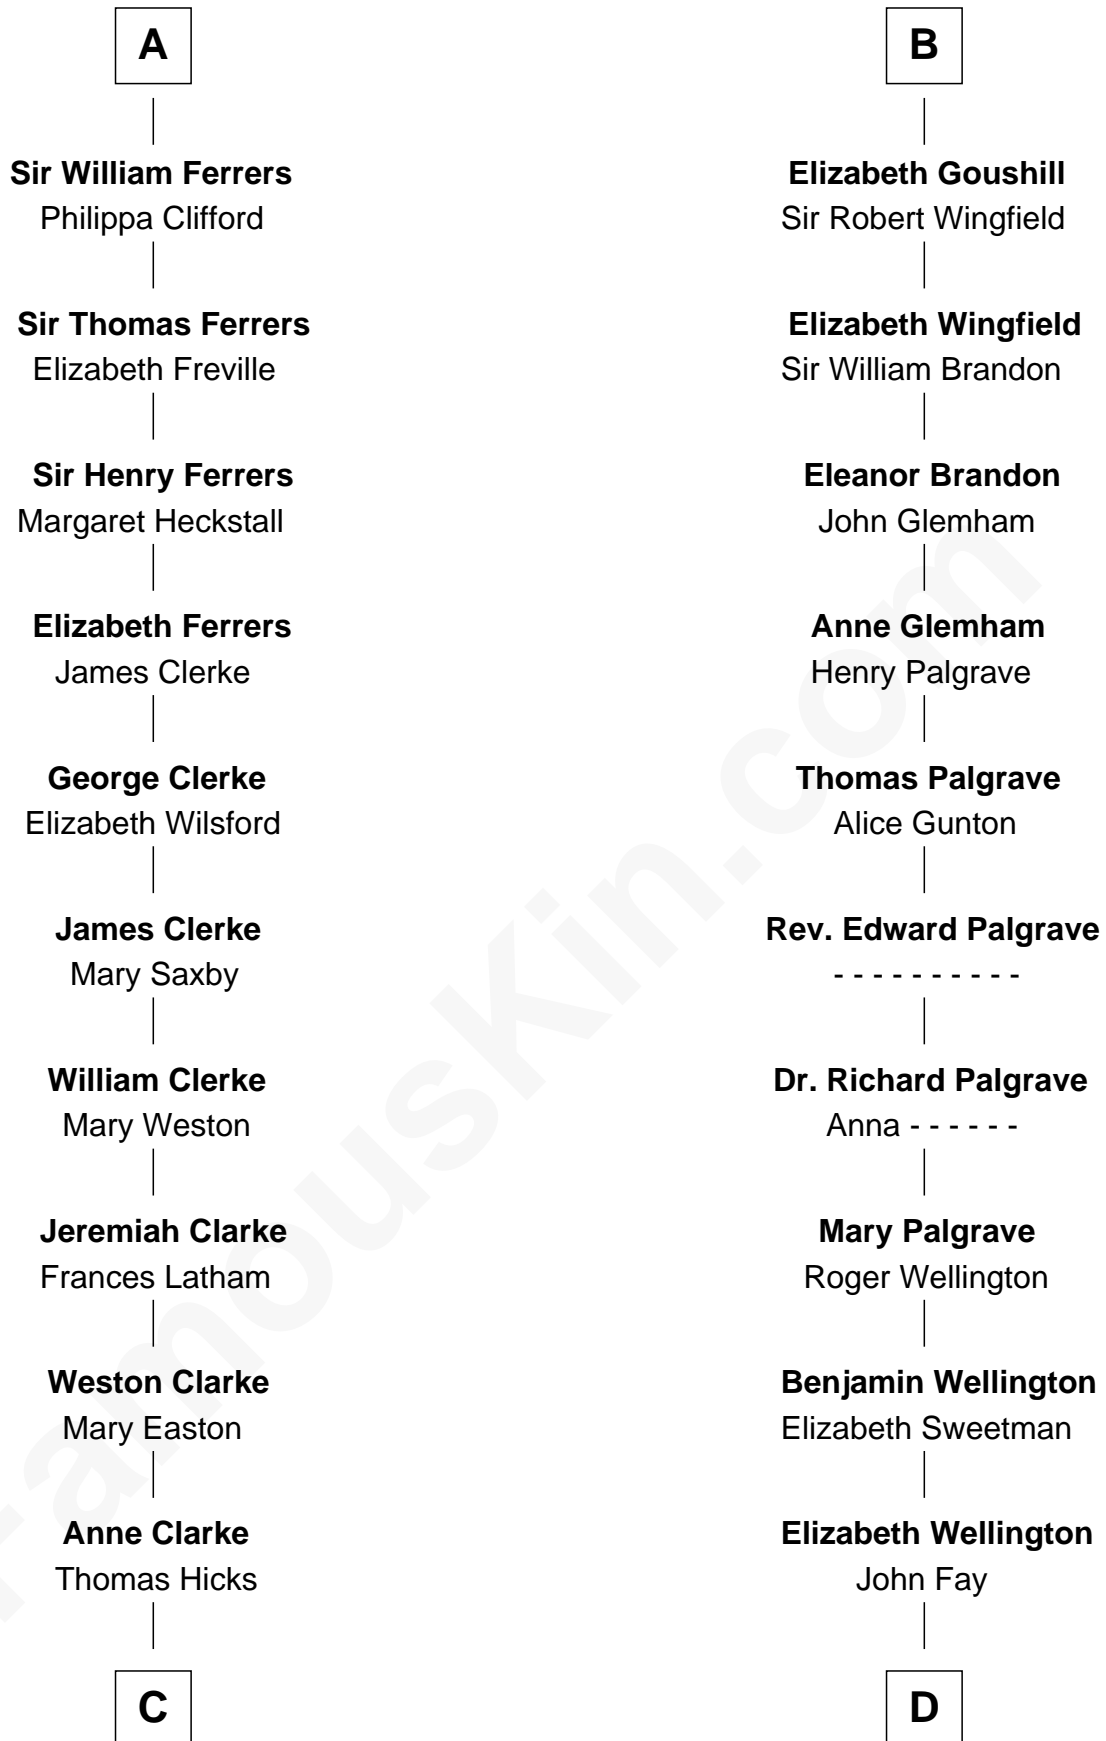

FamousKin.com

Relationship Chart of

Hetty Green

"The Witch of Wall Street"

20th cousin 1 time removed of

Shubael D. Childs

Founder of S.D. Childs & Company

C

Thomas Hicks

Judith Akin

Sarah Hicks

Gideon Howland

Gideon Howland

Mehitable Howland

Abby Slocum Howland

Edward Mott Robinson