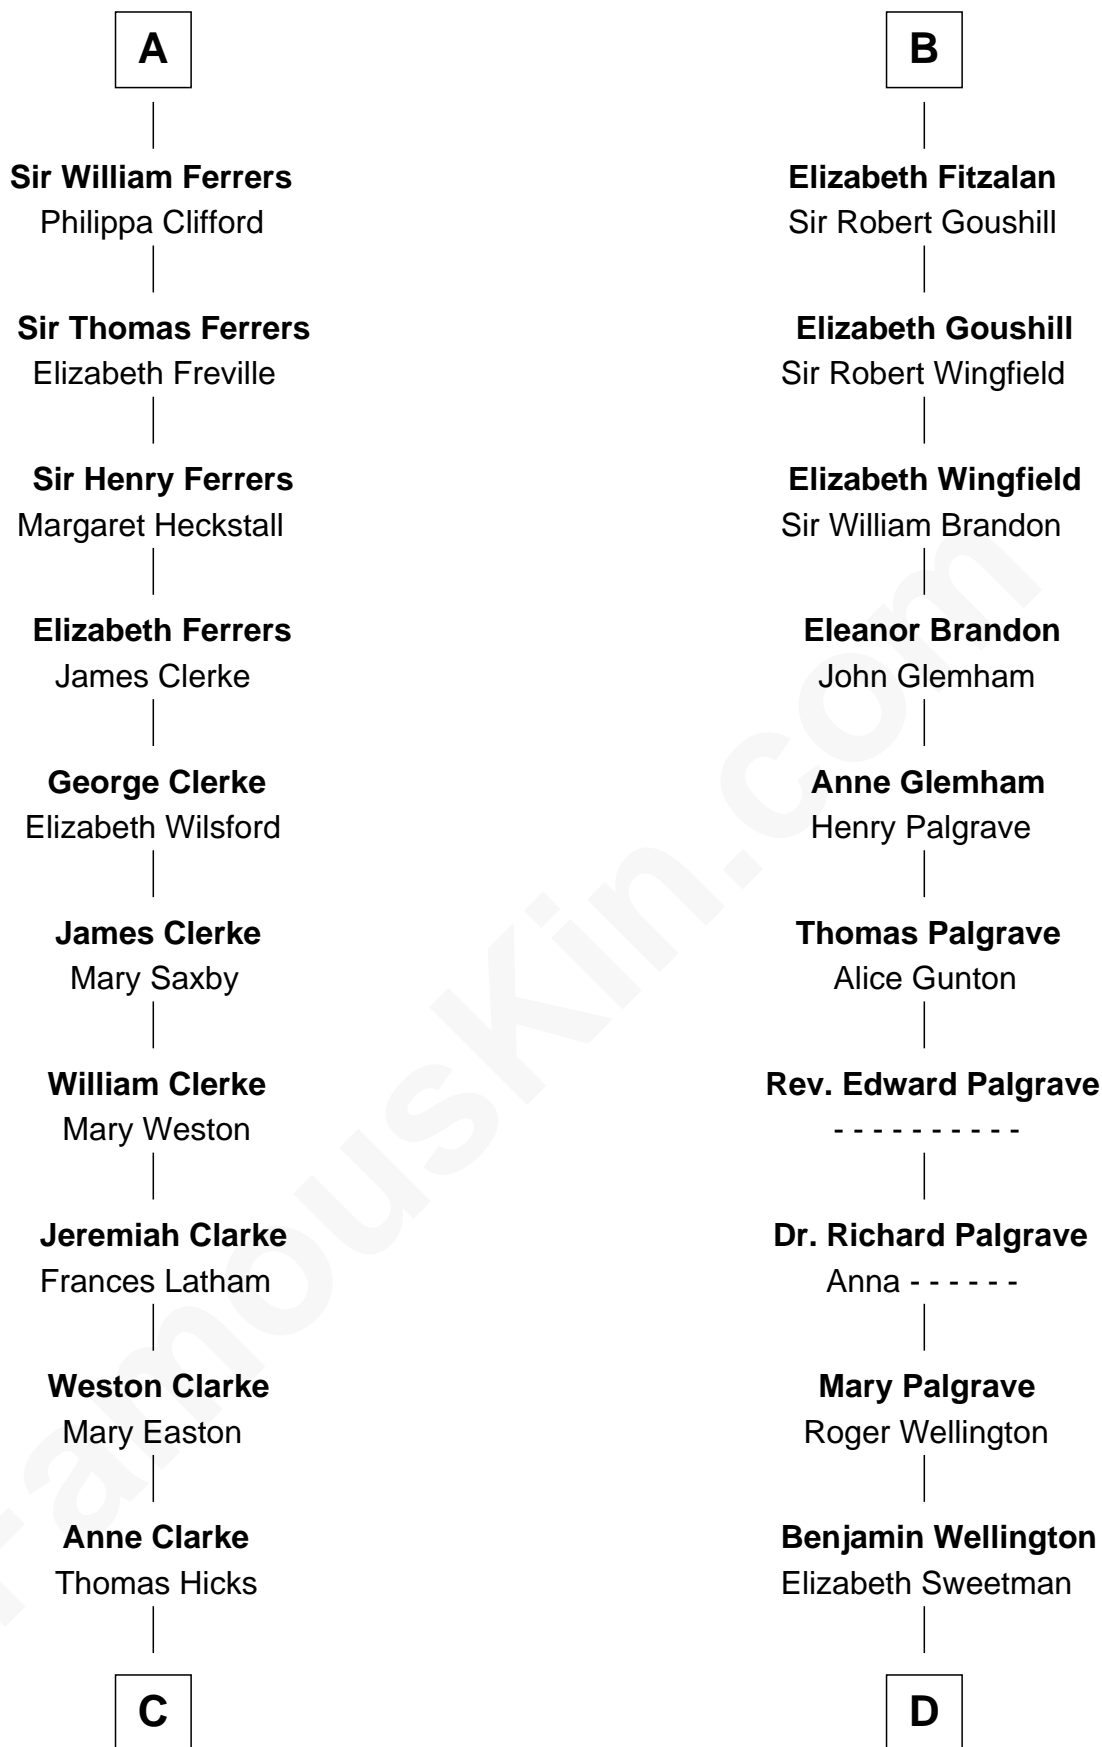

FamousKin.com Relationship Chart of

Hetty Green

"The Witch of Wall Street"

21st cousin of

Shubael D. Childs

Founder of S.D. Childs & Company

C

Thomas Hicks

Judith Akin

Sarah Hicks

Gideon Howland

Gideon Howland

Mehitable Howland

Abby Slocum Howland

Edward Mott Robinson

Hetty Green