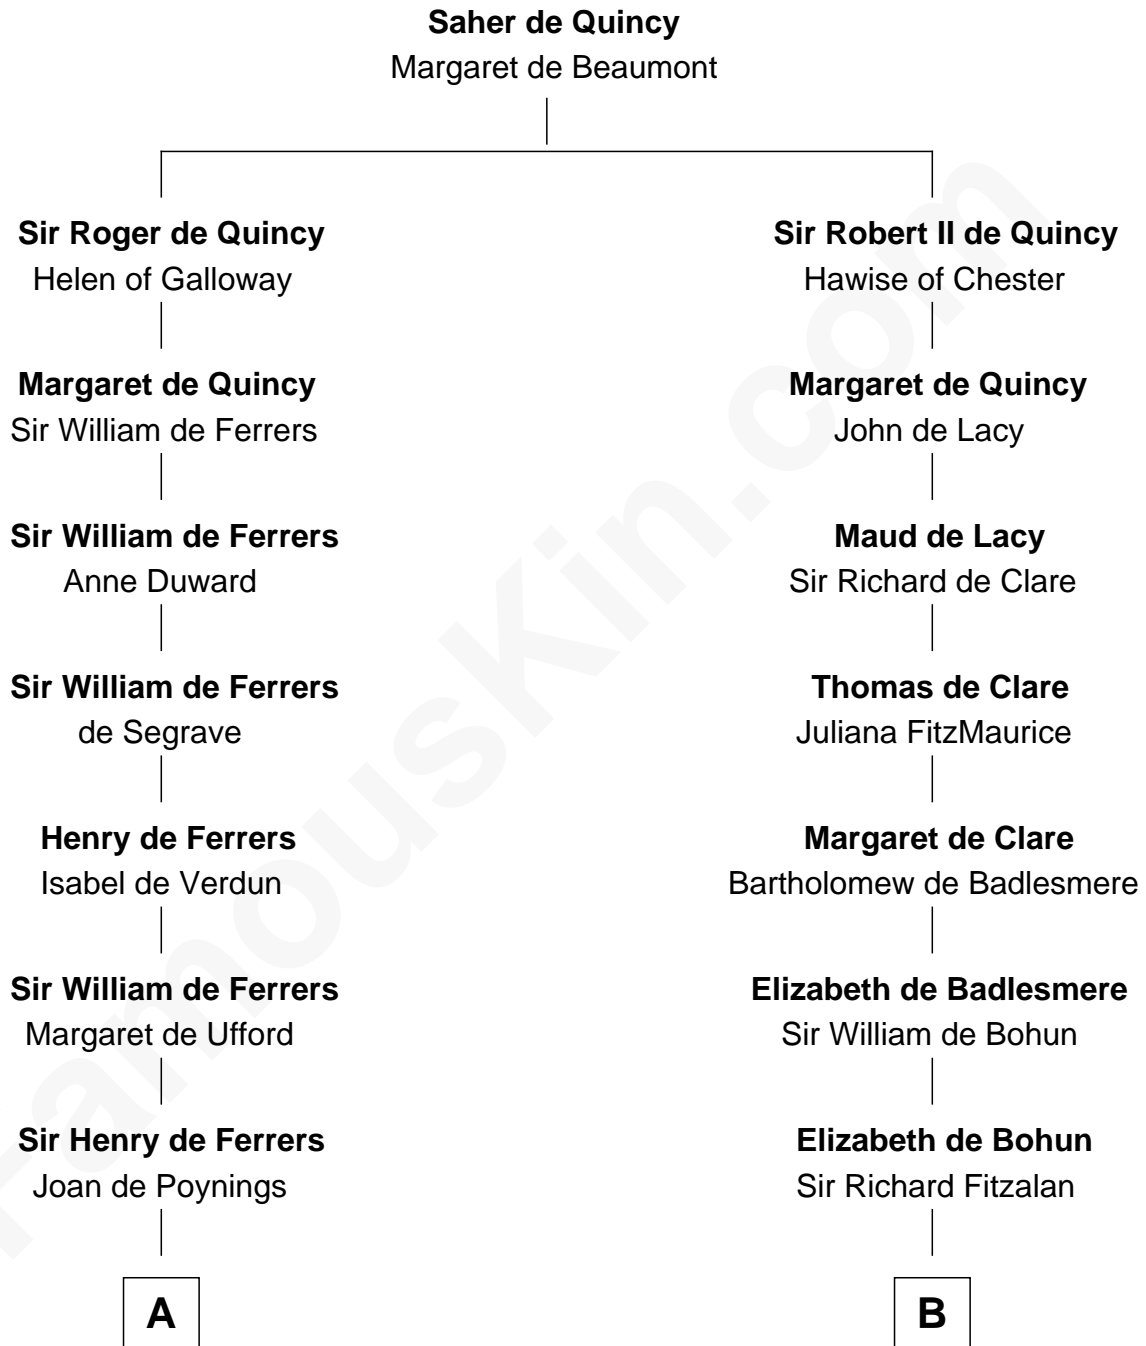

FamousKin.com Relationship Chart of

Hetty Green

"The Witch of Wall Street"

21st cousin of

Shubael D. Childs

Founder of S.D. Childs & Company

C

Thomas Hicks

Judith Akin

Sarah Hicks

Gideon Howland

Gideon Howland

Mehitable Howland

Abby Slocum Howland

Edward Mott Robinson

Hetty Green