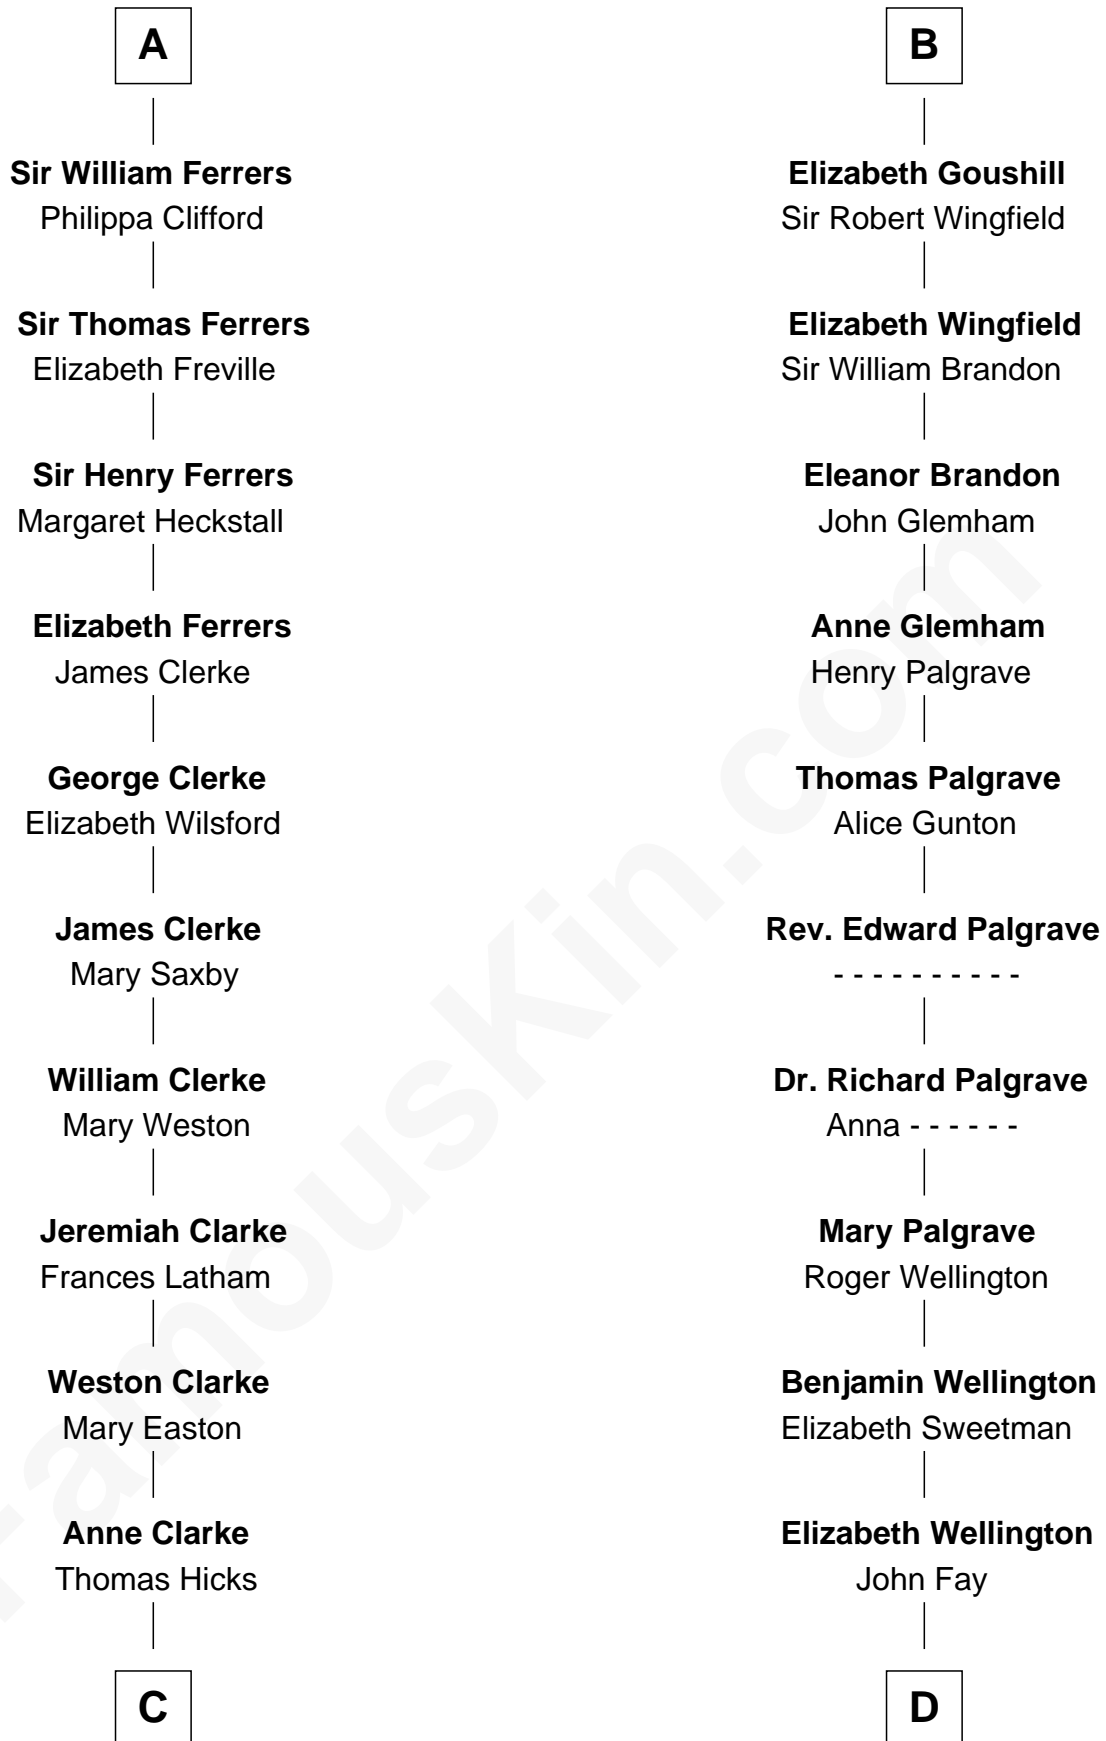

## Relationship Chart of

### Hetty Green

*"The Witch of Wall Street"*

20th cousin 1 time removed of

**Shubael D. Childs**

*Founder of S.D. Childs & Company*

**Sir William Marshal**

Isabel de Clare

**C**

**Thomas Hicks**

Judith Akin

**Sarah Hicks**

Gideon Howland

**Gideon Howland**

Mehitable Howland

**Abby Slocum Howland**

Edward Mott Robinson

**Hetty Green**

*"The Witch of Wall Street"*

**D**

**Benjamin Fay**

Martha Miles

**Benjamin Fay**

Beulah Stow

**Beulah Fay**