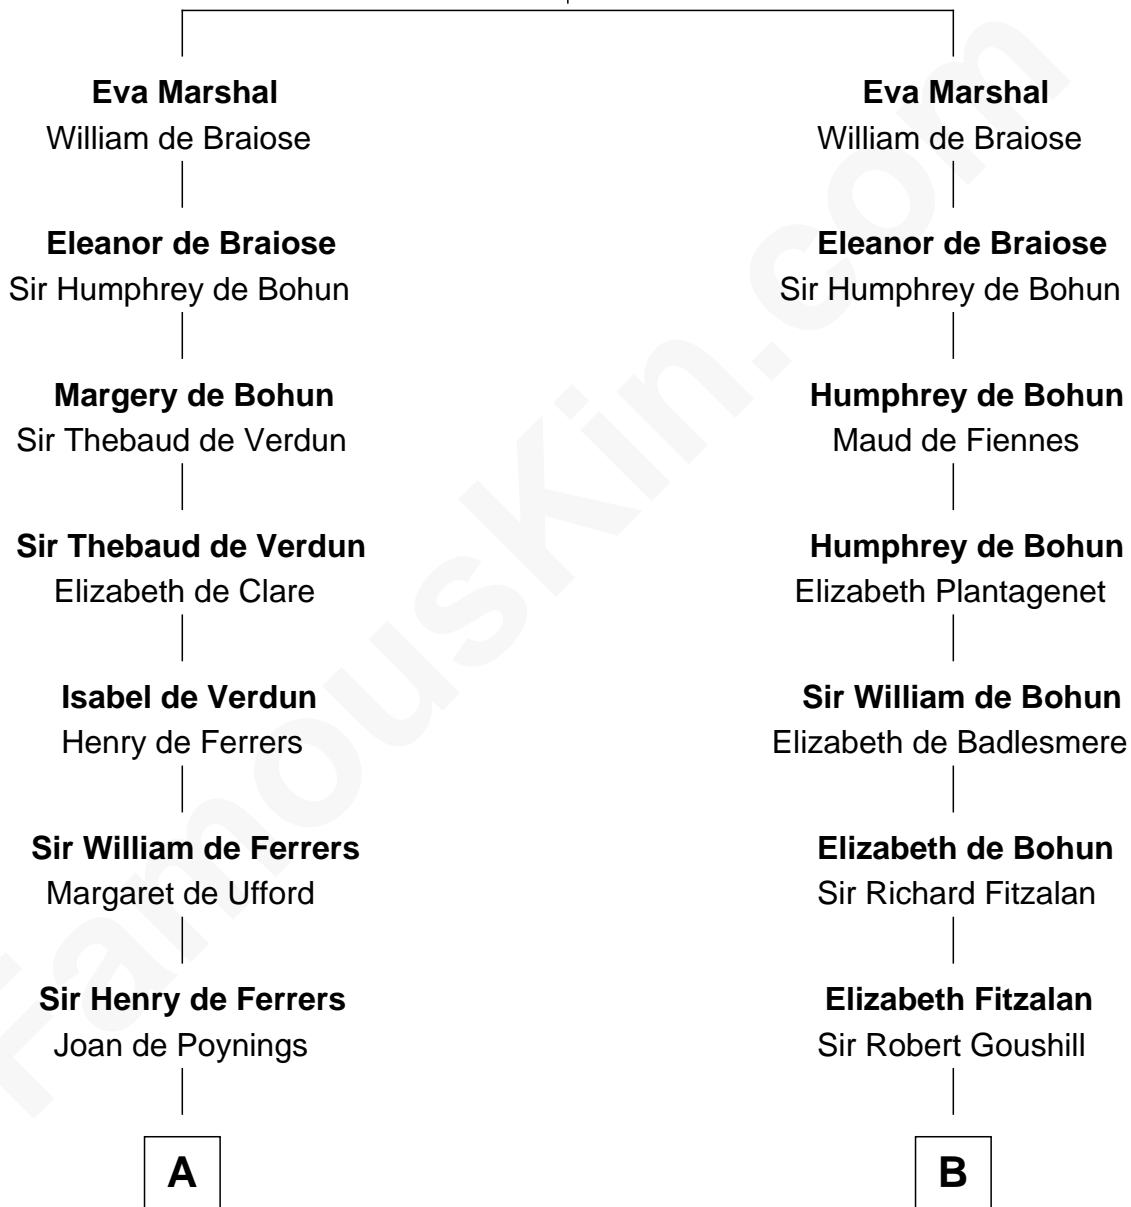

## Relationship Chart of

### Hetty Green

*"The Witch of Wall Street"*

20th cousin 1 time removed of

**Shubael D. Childs**

*Founder of S.D. Childs & Company*

**Sir William Marshal**

Isabel de Clare

**C**

**Thomas Hicks**

Judith Akin

**Sarah Hicks**

Gideon Howland

**Gideon Howland**

Mehitable Howland

**Abby Slocum Howland**

Edward Mott Robinson

**Hetty Green**

*"The Witch of Wall Street"*

**D**

**Benjamin Fay**

Martha Miles

**Benjamin Fay**

Beulah Stow

**Beulah Fay**