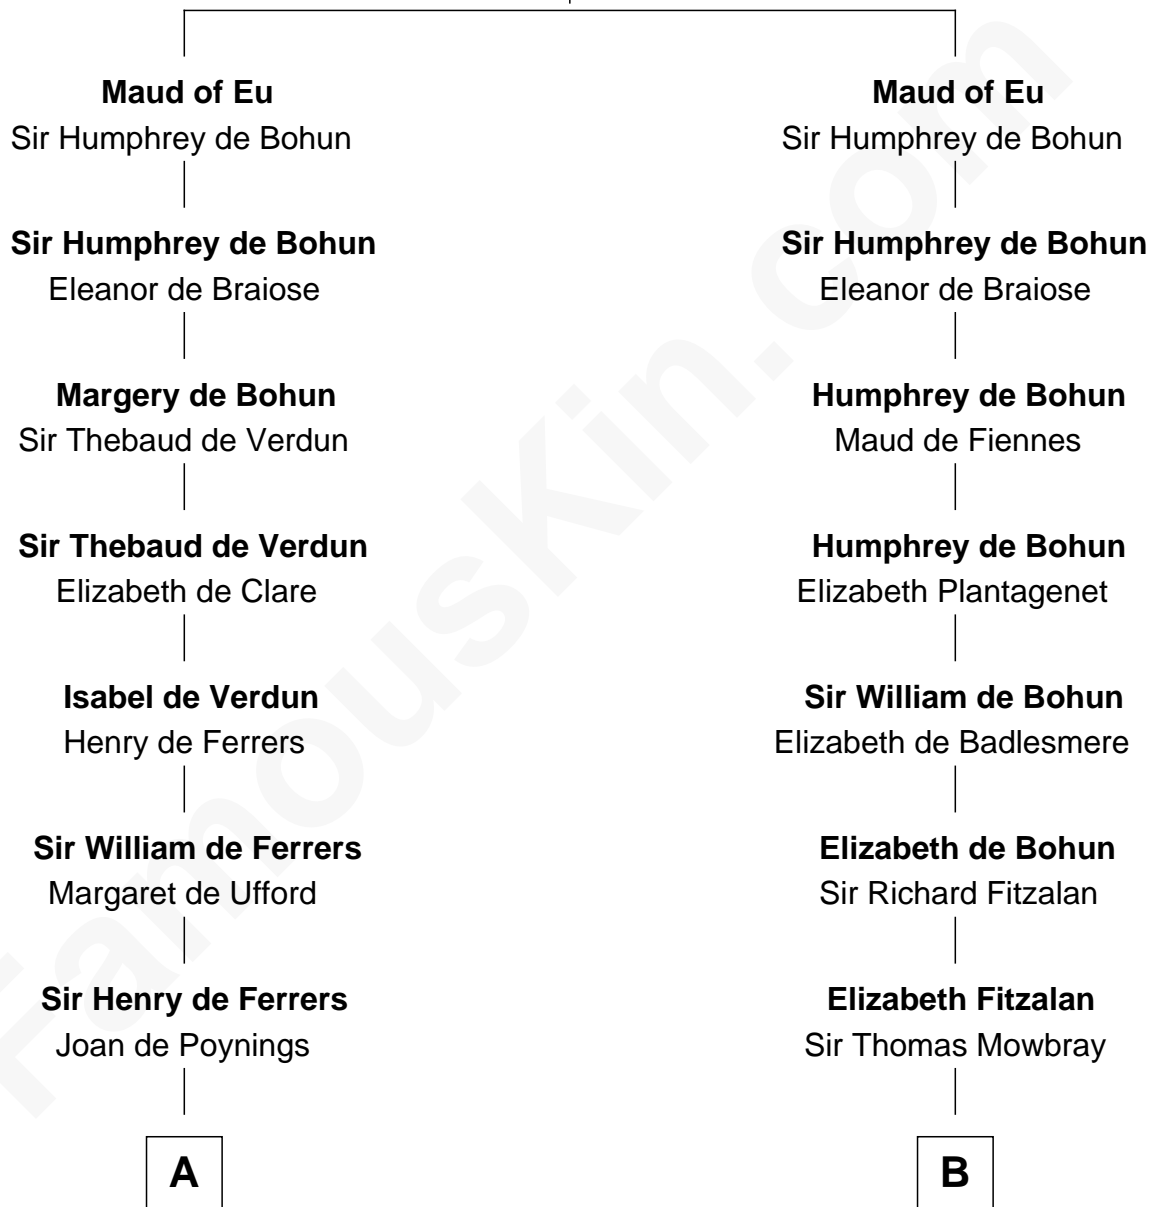

Raoul de Lusgnan

Alice de Eu